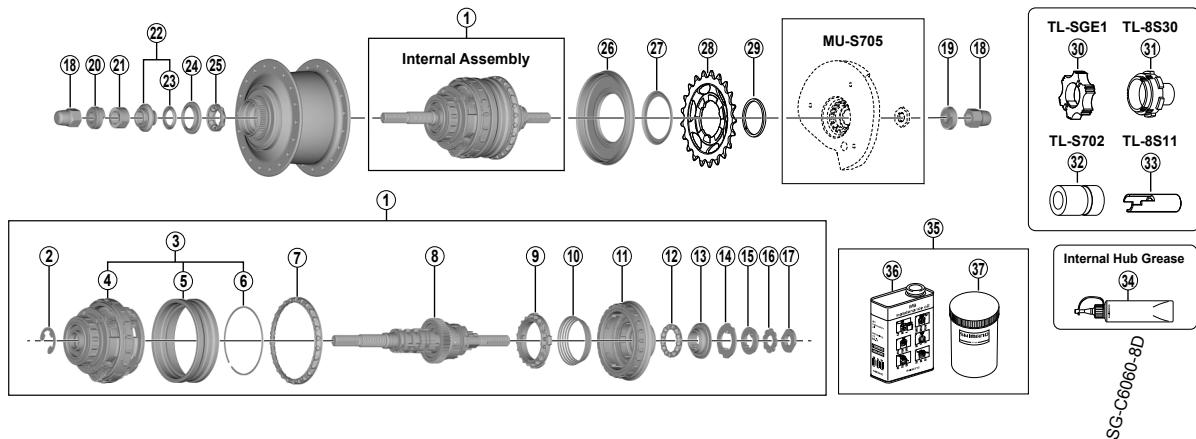

NEXUS 8-speed Internal Hub SG-C6061-8D

ITEM NO.	SHIMANO CODE NO.	DESCRIPTION	INTERCHANGE-ABILITY	
1	Y3EE98010	Internal Assembly (Axle Length 187 mm)	B	
	Y34R79000	Stop Ring (ø12 / 1.0 mm)	A	
2	Y34R79010	Stop Ring (ø12 / 1.3 mm)	A	
	Y34R79020	Stop Ring (ø12 / 1.6 mm)	A	
3	Y3EG98020	Ring Gear Unit	B	
4	Y3EG98030	Carrier Unit	B	
5	Y36W07000	Ring Gear 1	A	
6	Y34R80000	Ring Gear 1 Stop Spring	A	
7	Y38X98050	Ball Retainer O (3/16" x 26)	A	
8	Y3EE98020	Hub Axle Unit (Axle Length 187 mm)	B	
9	Y34R98050	Clutch Unit	A	
10	Y34R21000	Return Spring A	A	
11	Y37L98020	Driver Unit	A	
12	Y34R98070	Ball Retainer P (3/16" x 13)	A	
13	Y37S98040	Right Hand Cone w/Seal	A	
14	Y37S07000	Driver Plate	A	
15	Y37S98050	Lock Washer	A	
16	Y38F17000	Right Hand Lock Nut Washer	A	
17	Y38F16000	Right Hand Lock Nut (3.7 mm)	A	
18	Y31414010	Cap Nut (3/8")	A	
19	Y33Z20500	Non-turn Washer 5R (Yellow)	A	
	Y33M39600	Non-turn Washer 6R (Silver)	A	
	Y33M39700	Non-turn Washer 7R (Black)	A	
	Y34R85010	Non-turn Washer 8R (Dark Blue)	A	
20	Y33M39510	Non-turn Washer 5L (Brown)	A	
	Y33M39610	Non-turn Washer 6L (White)	A	
	Y33M39710	Non-turn Washer 7L (Gray)	A	
	Y34R85000	Non-turn Washer 8L (Dark Green)	A	
21	Y35Z19000	Left Hand Serated Lock Nut (10.7 mm)	A	
22	Y31L98040	Left Hand Cone w/Dust Cap & Seal Ring	A	
23	Y37710000	Seal Ring	A	
24	Y32T08100	Left Hand Inner Dust Cap	A	
25	Y36U98030	Ball Retainer (7/32" x 9)	A	
26	Y34R98110	Right Hand Dust Cap A w/Seal	A	
27	Y34R0E000	Right Hand Dust Cap B	A	
28	Y32203220	Sprocket Wheel 16T (Silver)	A	
	Y32203420	Sprocket Wheel 18T (Silver)	A	
	Y32203520	Sprocket Wheel 19T (Silver)	A	
	Y32203620	Sprocket Wheel 20T (Silver)	A	
	Y33060000	Sprocket Wheel 21T (Silver)	A	
	Y33060100	Sprocket Wheel 22T (Silver)	A	
	Y33060200	Sprocket Wheel 23T (Silver)	A	
29	Y32120100	Snap Ring C	A	
30	Y20W10000	TL-SGE1 1st Gear Set Tool	A	
31	Y70800300	TL-8S30 Carrier Unit Tool	A	
32	Y13098022	TL-S702 Right Hand Cone Installation Tool	A	
33	Y70800600	TL-8S11 Right Hand Cone Removal Tool	A	
34	Y04120800	Internal Hub Grease (Net. 100g)	A	
35	Y00298010	WB maintenance oil set	A	
36	Y00201000	WB maintenance oil (1L)	A	
37	Y00201100	Bottle	A	
-	Y34R0D000	Right Hand Hub Cup	A	