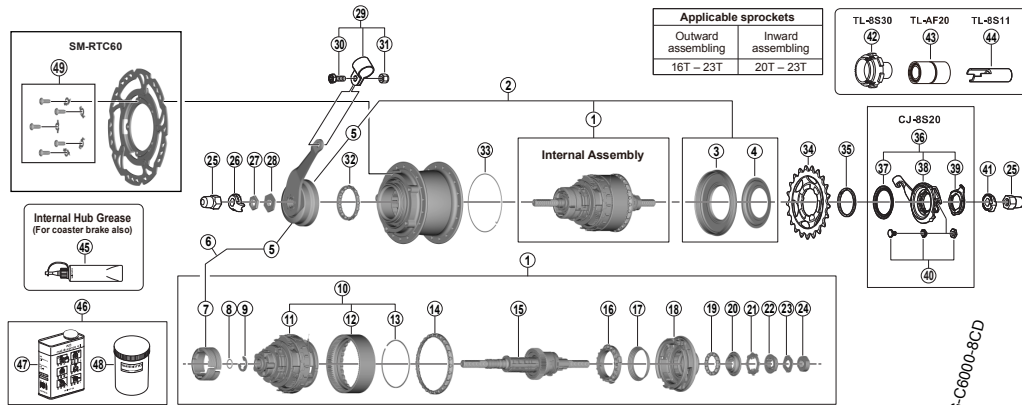

NEXUS 8-speed Internal Hub w/Coaster Brake SG-C6001-8CD

ITEM NO.	SHIMANO CODE NO.	DESCRIPTION	INTERCHANGE-ABILITY
1	Y3EL98010	Internal Assembly (Axle Length 187 mm)	B
2	Y3EL98020	Internal Assembly (Axle Length 187 mm), Brake Arm Unit, Right Hand Dust Cap A & C	B
3	Y37G98080	Right Hand Dust Cap A w/Seal	A
4	Y36R07000	Right Hand Dust Cap C	A
5	Y38X98030	Brake Arm Unit (3 Serration)	A
6	Y38X98040	Brake Shoe Unit & Brake Arm Unit	A
7	Y37G98020	Brake Shoe Unit (3 pcs.)	A
8	Y37E08000	O-Ring	A
9	Y37G19000	E-Ring	A
10	Y3EJ98040	Ring Gear Unit	B
11	Y3EJ98050	Carrier Unit	B
12	Y35P11010	Ring Gear 1	A
13	Y34R80000	Ring Gear 1 Stop Ring	A
14	Y38X98050	Ball Retainer O (3/16" x 26)	A
15	Y3EL98030	Hub Axle Unit (Axle Length 187 mm)	B
16	Y35P98060	Clutch Unit	A
17	Y34R21000	Return Spring A	A
18	Y37G98060	Driver Unit	A
19	Y34R98070	Ball Retainer P (3/16" x 13)	A
20	Y37J98080	Right Hand Cone w/Seal	A
21	Y34R12000	Driver Plate	A
22	Y34R98090	Lock Washer	A
23	Y34R09000	Stop Washer	A
24	Y30803020	Right Hand Lock Nut (6 mm)	A
25	Y31414010	Cap Nut (3/8")	A
26	Y33M39510	Non-turn Washer 5L (Brown)	A
	Y33M39610	Non-turn Washer 6L (White)	A
	Y33M39710	Non-turn Washer 7L (Gray)	A
27	Y35P28000	Left Hand Lock Nut (3 mm)	A
28	Y35P22000	Stop Nut	A
29	Y33F98090	Brake Arm Clip Unit (5/8")	A
	Y33F98100	Brake Arm Clip Unit (3/4")	A
30	Y75M06000	Clip Screw (M6 x 16)	A
31	Y31727200	Clip Nut	A
32	Y38R98190	Ball Retainer B (3/16" x 16)	A
33	Y35J11100	Hub Shell Slide Spring	A
34	Y32203220	Sprocket Wheel 16T (Silver)	A
	Y32203420	Sprocket Wheel 18T (Silver)	A
	Y32203520	Sprocket Wheel 19T (Silver)	A
	Y32203620	Sprocket Wheel 20T (Silver)	A
	Y33060000	Sprocket Wheel 21T (Silver)	A
	Y33060100	Sprocket Wheel 22T (Silver)	A
	Y33060200	Sprocket Wheel 23T (Silver)	A
35	Y32120100	Snap Ring C	A
36	Y74Y98120	CJ-8S20 Cassette Joint Unit	A
37	Y74Y18000	Driver Cap	A
38	Y74Y98130	CJ-8S20 Cassette Joint	A
39	Y33Z98020	Cassette Joint Fixing Ring	A
40	Y74Y98030	Inner Cable Fixing Bolt Unit	A
41	Y33Z20500	Non-turn Washer 5R (Yellow)	A
	Y33M39600	Non-turn Washer 6R (Silver)	A
	Y33M39700	Non-turn Washer 7R (Black)	A
42	Y70800300	TL-8S30 Carrier Unit Tool	A
43	Y70810000	TL-AF20 Right Hand Cone Installation Tool	A
44	Y70800600	TL-8S11 Right Hand Cone Removal Tool	A
45	Y04120800	Internal Hub Grease (Net. 100g)	A
46	Y00298010	WB maintenance oil set	A
47	Y00201000	WB maintenance oil (1L)	A
48	Y00201100	Bottle	A
49	Y8NA98010	Rotor Fixing Bolt & Lock Washer	A
-	Y34R0D000	Right Hand Hub Cup	A