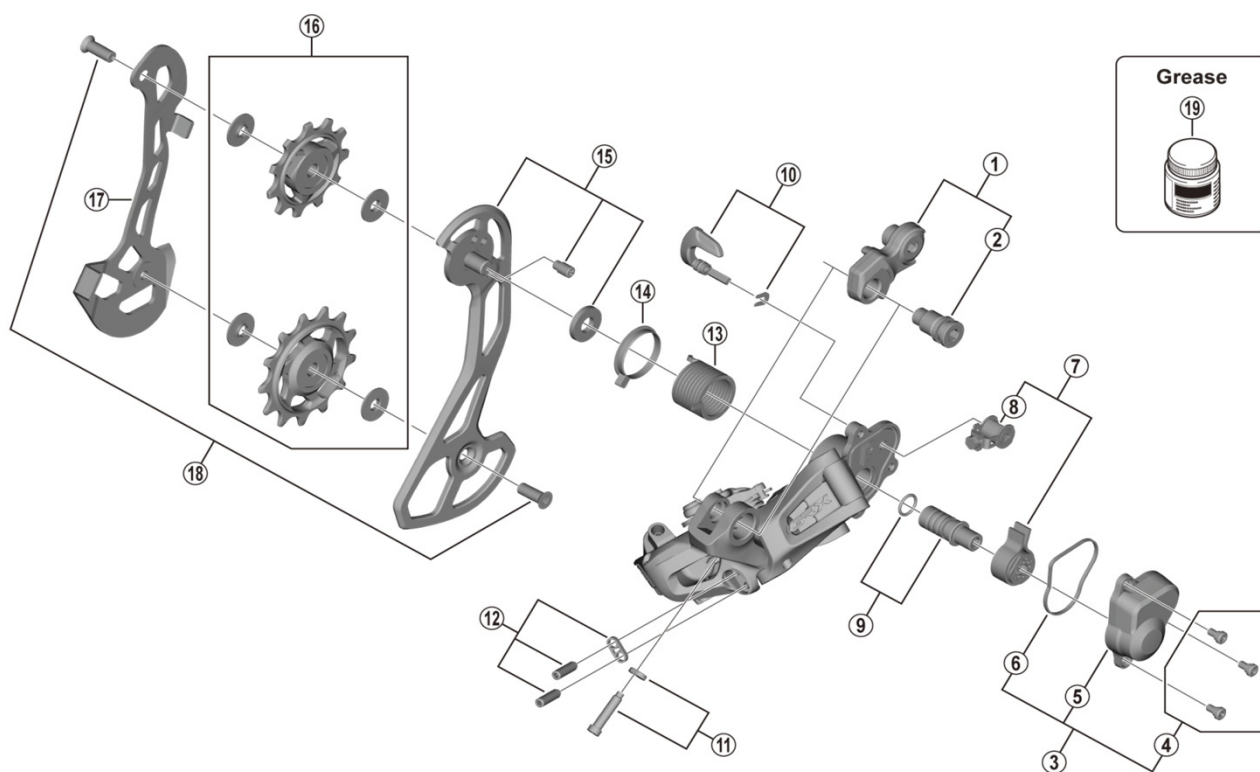

# GRX Rear Derailleur RD-RX815 (11-speed)

ITEM NO.	SHIMANO CODE NO.	DESCRIPTION
1	Y3FC98010	Bracket Axle Unit (for normal type)
2	Y3E958000	B-Axle 2 (for Direct Mount type)
3	Y3GE98020	P-Cover Unit
4	Y5Y198070	P-Cover Screw Set (3 pcs.)
5	Y3GE41000	P-Cover
6	Y3FK41000	P-Cover Packing
7	Y3GE98060	Stabilizer Unit
8	Y5Y198120	Cam Unit
9	Y5PV98060	P-Axle & O-Ring
10	Y3GE98030	Switch Lever Unit & Fixing Plate
* 11	Y3E998040	End Adjusting Screw & Plate
12	Y3HR98030	Stroke Adjusting Screws & Plate
13	Y5PU13100	P-Tension Spring
14	Y5PV24000	P-Seal Ring
15	Y3HS98030	Outer Plate Assembly
16	Y3HS98010	Tension & Guide Pulley Set
17	Y3GE06000	Inner Plate
18	Y3HR98050	Pulley Screw (2 pcs.)
19	Y04121000	New Grease for Stabilizer (Net. 50g)

Feb.-2020-4591A  
© Shimano Inc. I

Specifications are subject to change without notice.