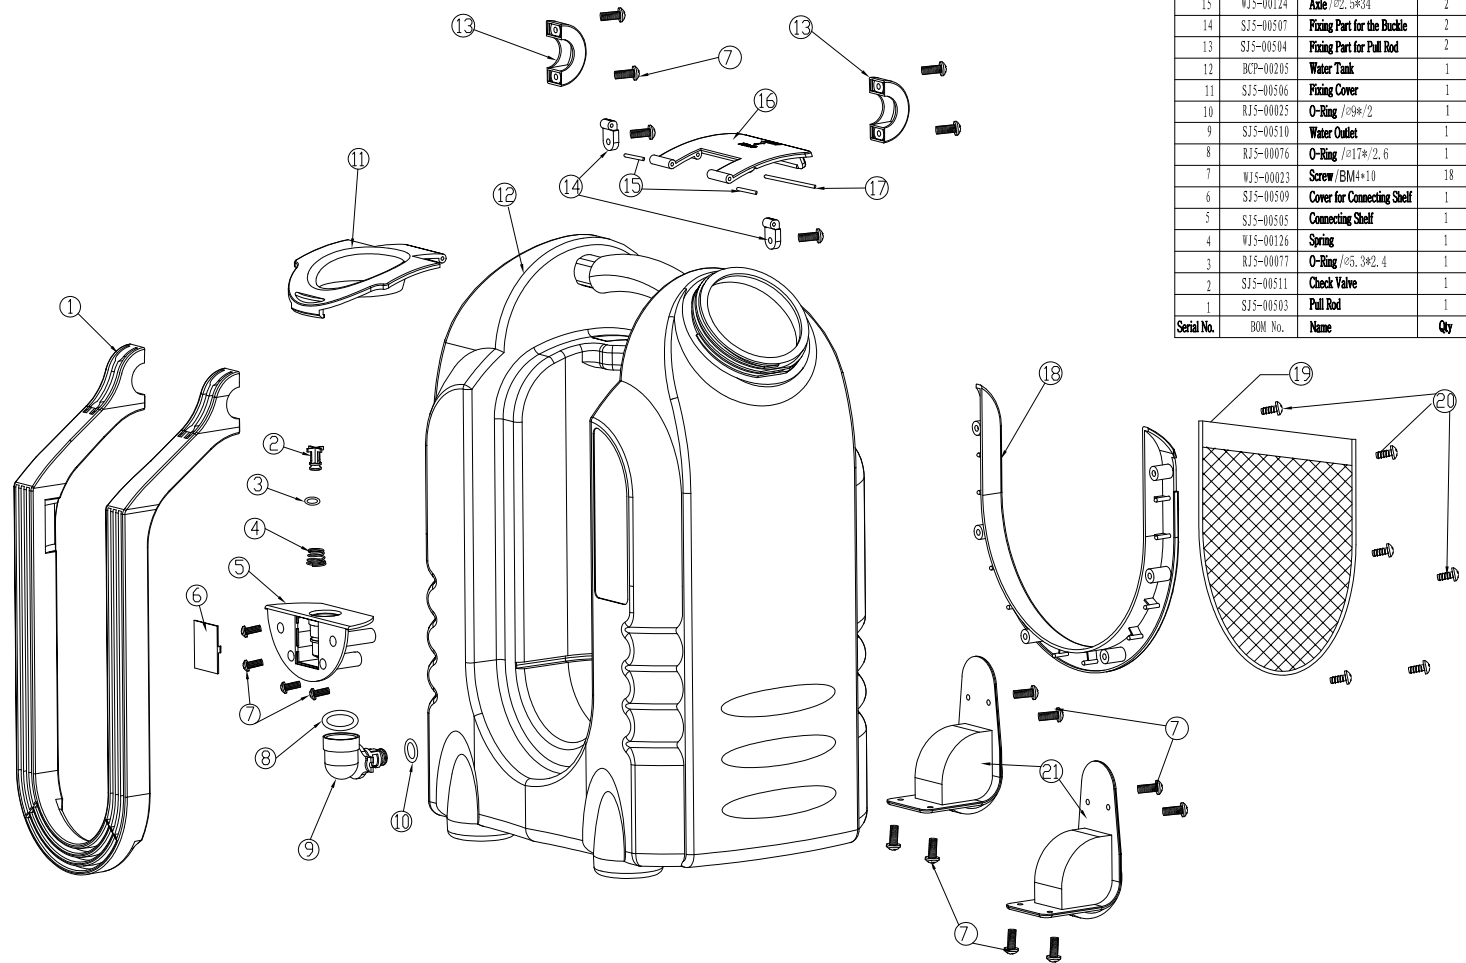

aqua2go[®] PRO

21	SJS-00530	Wheel	2
20	WJS-00034	Screw /PB4*10	6
19	FLS-00060	Mesh	1
18	SJS-00512	Mesh Shelf	1
17	WJS-00123	Axle /ø2.5*85	1
16	SJS-00507	Buckle	1
15	WJS-00124	Axle /ø2.5*34	2
14	SJS-00507	Fixing Part for the Buckle	2
13	SJS-00504	Fixing Part for Pull Rod	2
12	BCP-00205	Water Tank	1
11	SJS-00506	Fixing Cover	1
10	RJS-00025	O-Ring /ø9*2	1
9	SJS-00510	Water Outlet	1
8	RJS-00076	O-Ring /ø17*2.6	1
7	WJS-00023	Screw /BM4*10	18
6	SJS-00509	Cover for Connecting Shelf	1
5	SJS-00505	Connecting Shelf	1
4	WJS-00126	Spring	1
3	RJS-00077	O-Ring /ø3.3*2.4	1
2	SJS-00511	Check Valve	1
1	SJS-00503	Pull Rod	1
Serial No.	BOM No.	Name	Qty

aqua2go[®] PRO

4	S15-00073	Back Side Screw #1.1x3.8	2	
1	S15-00072	Back Mount Adhesive Pad	1	
3	S15-00071	Mount Pad #1.1x3.8	1	
2	S15-00070	Back Plug for Back Cover	1	
Serial No.		BOM No.	Name	Qty

21	WJ5-00050	Screw/PA2.5x7	2
20	DZ5-00165	Conductor/PAL/18MM	1
19	DZ5-00166	Conductor/Pad/18MM	1
18	WJ5-00001	12V Output	1
17	RJ5-00070	Water proof inlet cap	1
16	S15-00524	Back Cover	1
15	DZ5-00180	PCB	1
14	WJ5-00130	Screw/PA2.5x7	2
13	S15-00525	Battery Shelf	1
12	*DZ5-00146	Batteries	1
11	RJ5-00068	ON/OFF Switch	1
10	S15-00520	Housing	1
9	RJ5-00079	O-Ring	2
8	S15-00521	Lamp Shelf	1
7	DZ5-00162	Conductor/PAL/24MM	1
6	DZ5-00161	Conductor/Pad/24MM	1
5	DZ5-00145	LED Light	1
4	BCP4-00226	Lamp Cap	1
3	FL5-00057	Lens	1
2	RJ5-00080	O-Ring /ø36x1	1
1	S15-00523	Front Cover	1
Serial No.	BOM No.	Name	Qty

5	RJ5-00080	O-Ring	1	
4	S15-00523	Front Cover	1	
3	S15-00057	Lens	1	
2	RJ5-00080	O-Ring /ø36x1	1	
1	S15-00523	Front Cover	1	
Serial No.		BOM No.	Name	Qty

aqua2go[®] PRO