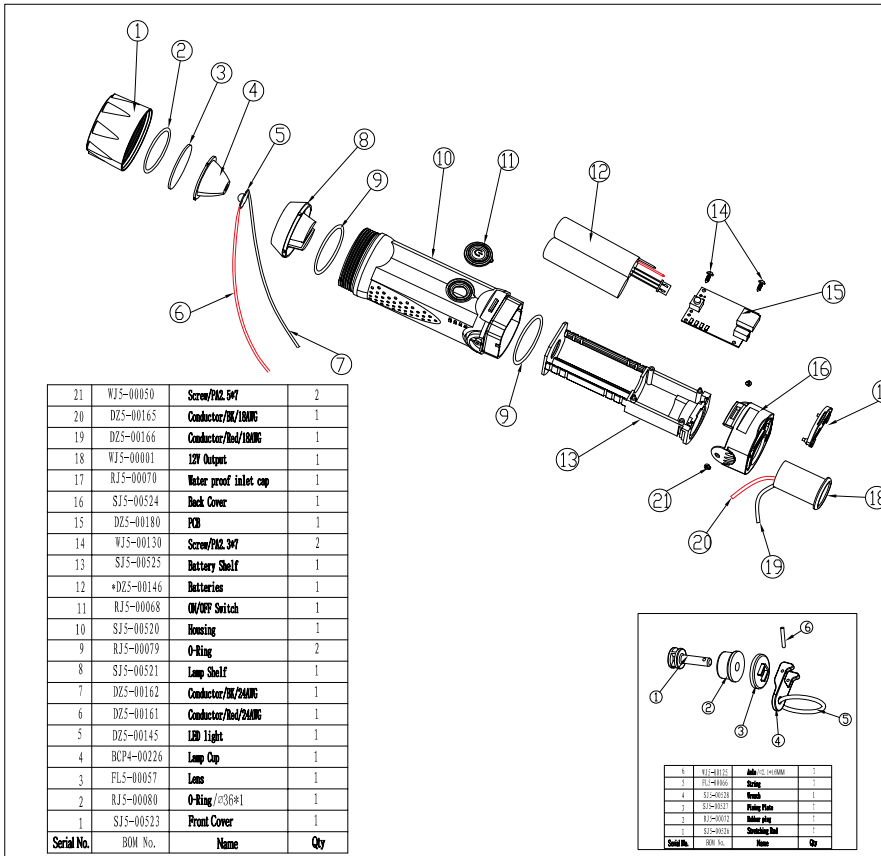

aqua2go® PRO

21	WJ5-00050	Screw/PA2.5x7	2
20	DZ5-00165	Conductor/PAL/18MM	1
19	DZ5-00166	Conductor/Pad/18MM	1
18	WJ5-00001	12V Output	1
17	RJ5-00070	Water proof inlet cap	1
16	S15-00524	Back Cover	1
15	DZ5-00180	PCB	1
14	WJ5-00130	Screw/PA2.5x7	2
13	S15-00525	Battery Shelf	1
12	*DZ5-00146	Batteries	1
11	RJ5-00068	ON/OFF Switch	1
10	S15-00520	Housing	1
9	RJ5-00079	O-Ring	2
8	S15-00521	Lamp Shelf	1
7	DZ5-00162	Conductor/PAL/24MM	1
6	DZ5-00161	Conductor/Pad/24MM	1
5	DZ5-00145	LED Light	1
4	BCP4-00226	Lamp Cap	1
3	FL5-00057	Lens	1
2	RJ5-00080	O-Ring /ø36x1	1
1	S15-00523	Front Cover	1
Serial No.	BOM No.	Name	Qty