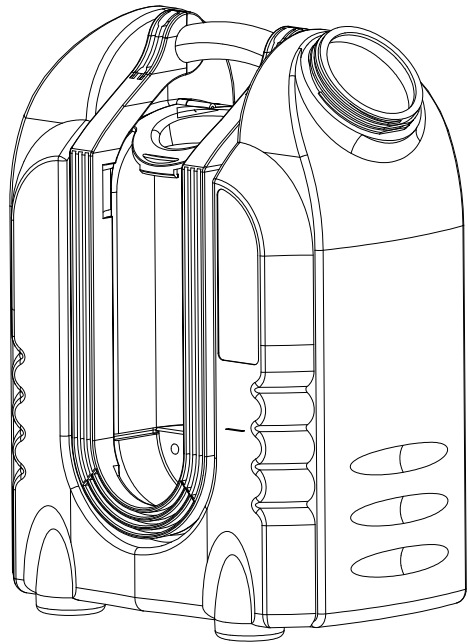

aqua2go[®] PRO

21	SJS-00530	Wheel	2
20	WJS-00034	Screw /PB4*10	6
19	FLS-00060	Mesh	1
18	SJS-00512	Mesh Shelf	1
17	WJS-00123	Axle /ø2.5*85	1
16	SJS-00507	Buckle	1
15	WJS-00124	Axle /ø2.5*34	2
14	SJS-00507	Fixing Part for the Buckle	2
13	SJS-00504	Fixing Part for Pull Rod	2
12	BCP-00205	Water Tank	1
11	SJS-00506	Fixing Cover	1
10	RJS-00025	O-Ring /ø9*2	1
9	SJS-00510	Water Outlet	1
8	RJS-00076	O-Ring /ø17*2.6	1
7	WJS-00023	Screw /BM4*10	18
6	SJS-00509	Cover for Connecting Shelf	1
5	SJS-00505	Connecting Shelf	1
4	WJS-00126	Spring	1
3	RJS-00077	O-Ring /ø3.3*2.4	1
2	SJS-00511	Check Valve	1
1	SJS-00503	Pull Rod	1
Serial No.	BOM No.	Name	Qty

aqua2go[®] PRO

4	S15-00073	Back Side Screw #1.1x3.8	2	
1	S15-00072	Back Mount Adhesive Pad	1	
3	S15-00071	Mount Pad #1.1x3.8	1	
2	S15-00070	Back Plug for Back Cover	1	
Serial No.		BOM No.	Name	Qty

21	WJ5-00050	Screw/PA2.5x7	2
20	DZ5-00165	Conductor/PAL/18MM	1
19	DZ5-00166	Conductor/Pad/18MM	1
18	WJ5-00001	12V Output	1
17	RJ5-00070	Water proof inlet cap	1
16	S15-00524	Back Cover	1
15	DZ5-00180	PCB	1
14	WJ5-00130	Screw/PA2.5x7	2
13	S15-00525	Battery Shelf	1
12	*DZ5-00146	Batteries	1
11	RJ5-00068	ON/OFF Switch	1
10	S15-00520	Housing	1
9	RJ5-00079	O-Ring	2
8	S15-00521	Lamp Shelf	1
7	DZ5-00162	Conductor/PAL/24MM	1
6	DZ5-00161	Conductor/Pad/24MM	1
5	DZ5-00145	LED Light	1
4	BCP4-00226	Lamp Cap	1
3	FL5-00057	Lens	1
2	RJ5-00080	O-Ring /ø36x1	1
1	S15-00523	Front Cover	1
Serial No.	BOM No.	Name	Qty

5	RJ5-00080	O-Ring	1	
4	S15-00523	Front Cover	1	
3	S15-00057	Lens	1	
2	RJ5-00080	O-Ring /ø36x1	1	
1	S15-00523	Front Cover	1	
Serial No.		BOM No.	Name	Qty

aqua2go[®] PRO