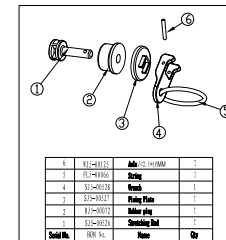

5	RJ5-00080	O-Ring	1	
4	S15-00523	Front Cover	1	
3	S15-00057	Lens	1	
2	RJ5-00080	O-Ring /ø36x1	1	
1	S15-00523	Front Cover	1	
Serial No.		BOM No.	Name	Qty