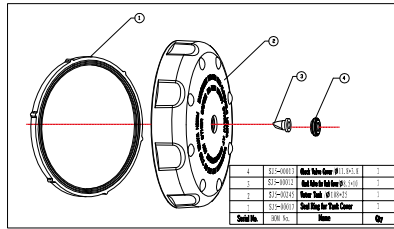

21	WJ5-00050	Screw/PA2.5x7	2
20	DZ5-00165	Conductor/PAL/18MM	1
19	DZ5-00166	Conductor/Pad/18MM	1
18	WJ5-00001	12V Output	1
17	RJ5-00070	Water proof inlet cap	1
16	S15-00524	Back Cover	1
15	DZ5-00180	PCB	1
14	WJ5-00130	Screw/PA2.5x7	2
13	S15-00525	Battery Shelf	1
12	*DZ5-00146	Batteries	1
11	RJ5-00068	ON/OFF Switch	1
10	S15-00520	Housing	1
9	RJ5-00079	O-Ring	2
8	S15-00521	Lamp Shelf	1
7	DZ5-00162	Conductor/PAL/24MM	1
6	DZ5-00161	Conductor/Pad/24MM	1
5	DZ5-00145	LED Light	1
4	BCP4-00226	Lamp Cap	1
3	FL5-00057	Lens	1
2	RJ5-00080	O-Ring /ø36x1	1
1	S15-00523	Front Cover	1
Serial No.	BOM No.	Name	Qty