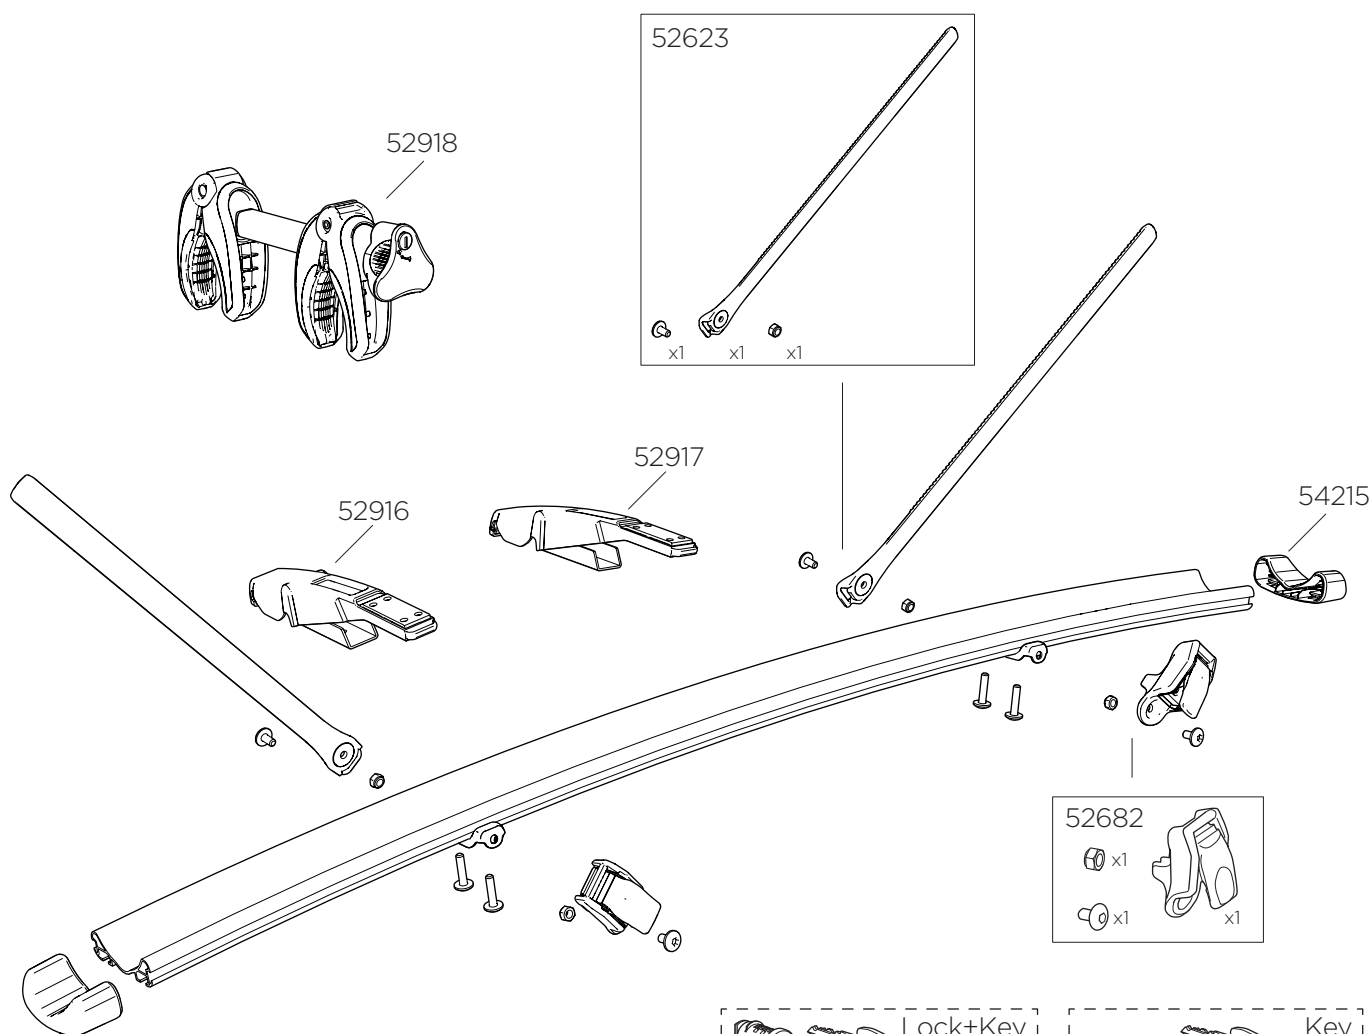

Thule VeloSpace XT Bike Adp

9381

Lock+Key
 No N001-N250 = N....
Sparepart No
 1500001001 - 1500001250

Key
 No N001-N250
Sparepart No
 1500002001 - 1500002250