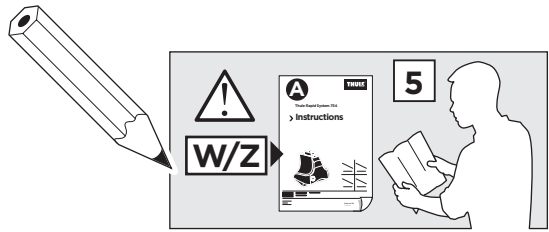

3

	W (mm)	Z (mm)	W (inch)	Z (inch)
AUDI A4, 4-dr Sedan, 16-	220	830	8 ⁵/₈	32 ⁵/₈