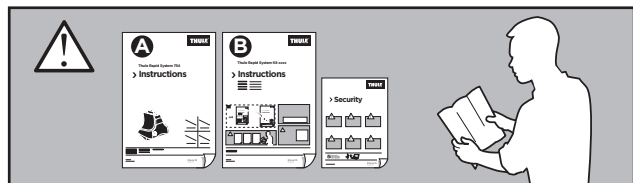

# > Instructions

AUDI A4, 4-dr Sedan, 16-

ISO 11154-E

141819

©20160510  
519-1819-03

Bring your life  
thule.com

191 x2

1374 x2