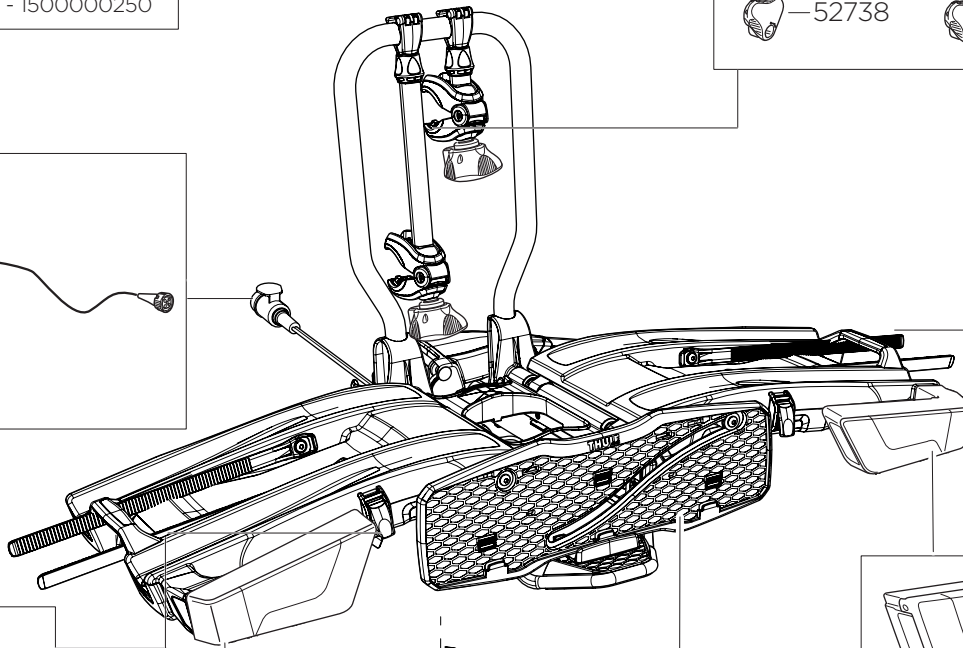

Thule EasyFold XT

THULE
SWEDEN

933101

Key+Lock
= N.....
No
N201-N250
Sparepart No
1500004201 - 1500004250

Key
No
N201-N250
Sparepart No
1500000201 - 1500000250

Rubber Spring
52632
x2

54112 (Black)
54113 (Black)

52846
x1

52850

52670

52847
x1
x1
x1

52631

Lamp Right 933100: 52364

Cover lens Right: 52368

Frame Right: 52371

Lamp Left 933100: 52365

Cover lens Left: 52369

Frame Left: 52370

52372
x2
x2
x1

52598
AB CD 123
2-3 mm = A x2
4-5 mm = B x2

52540 Cable Clip
x4

» PART OF THULE GROUP