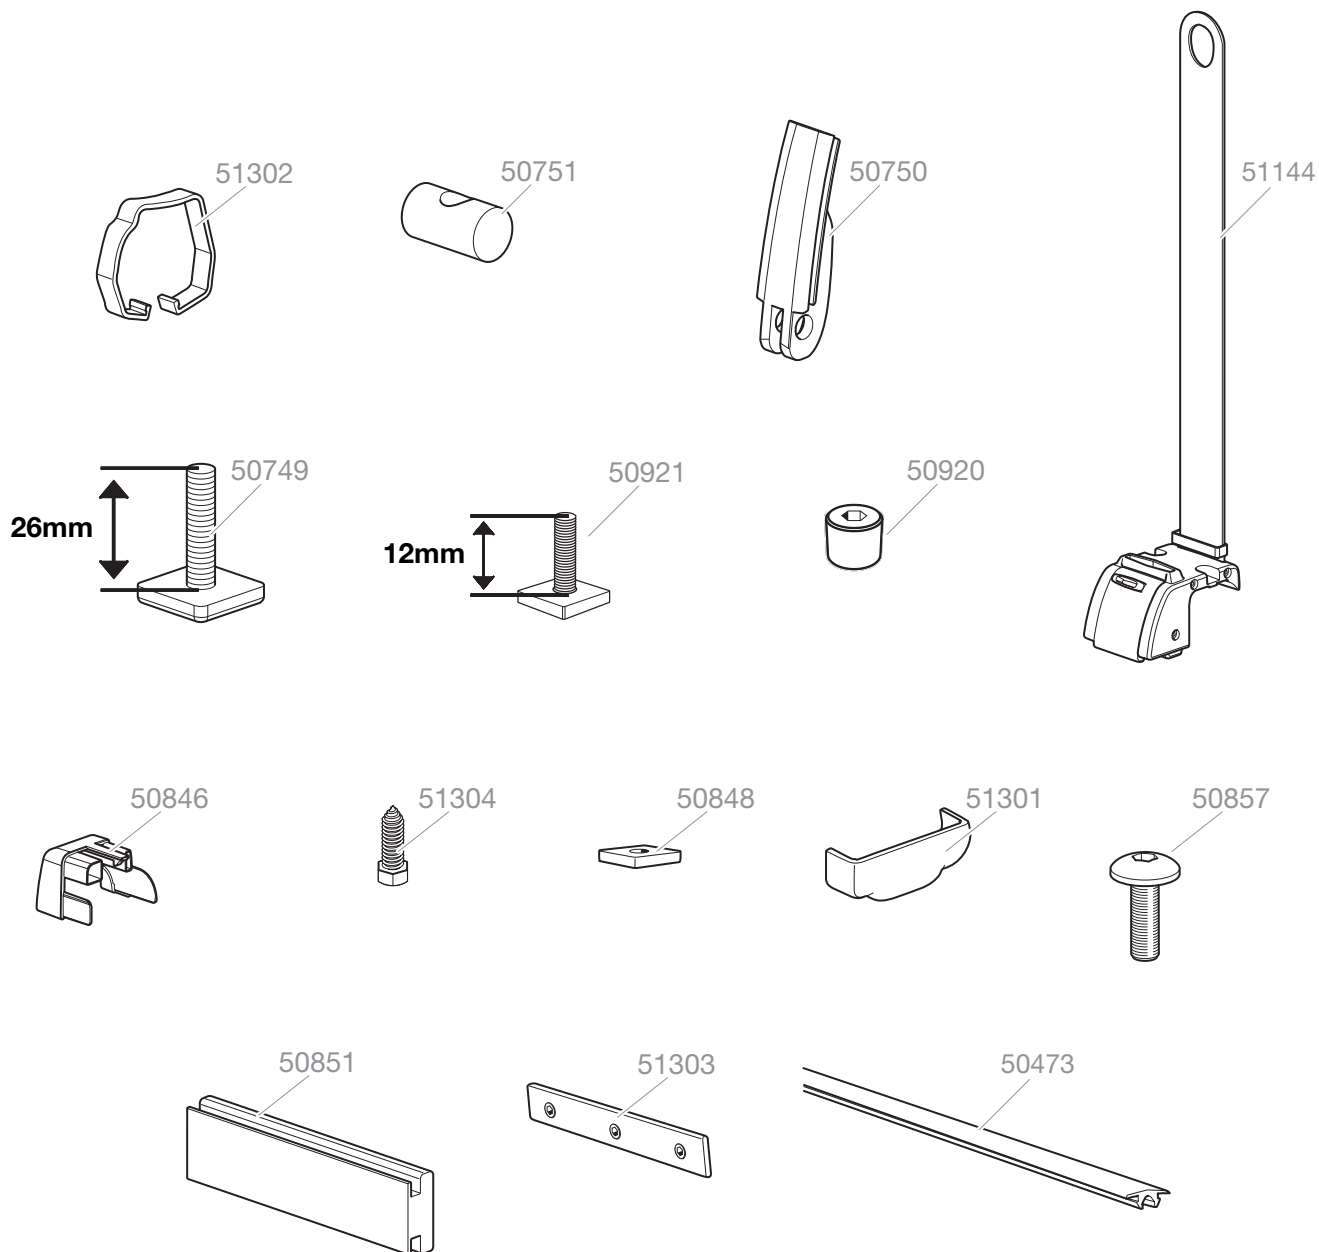

311

Ladder Tilt

Spare part

The time-saving load system

03/2012

THULE
SWEDEN
PROFESSIONAL