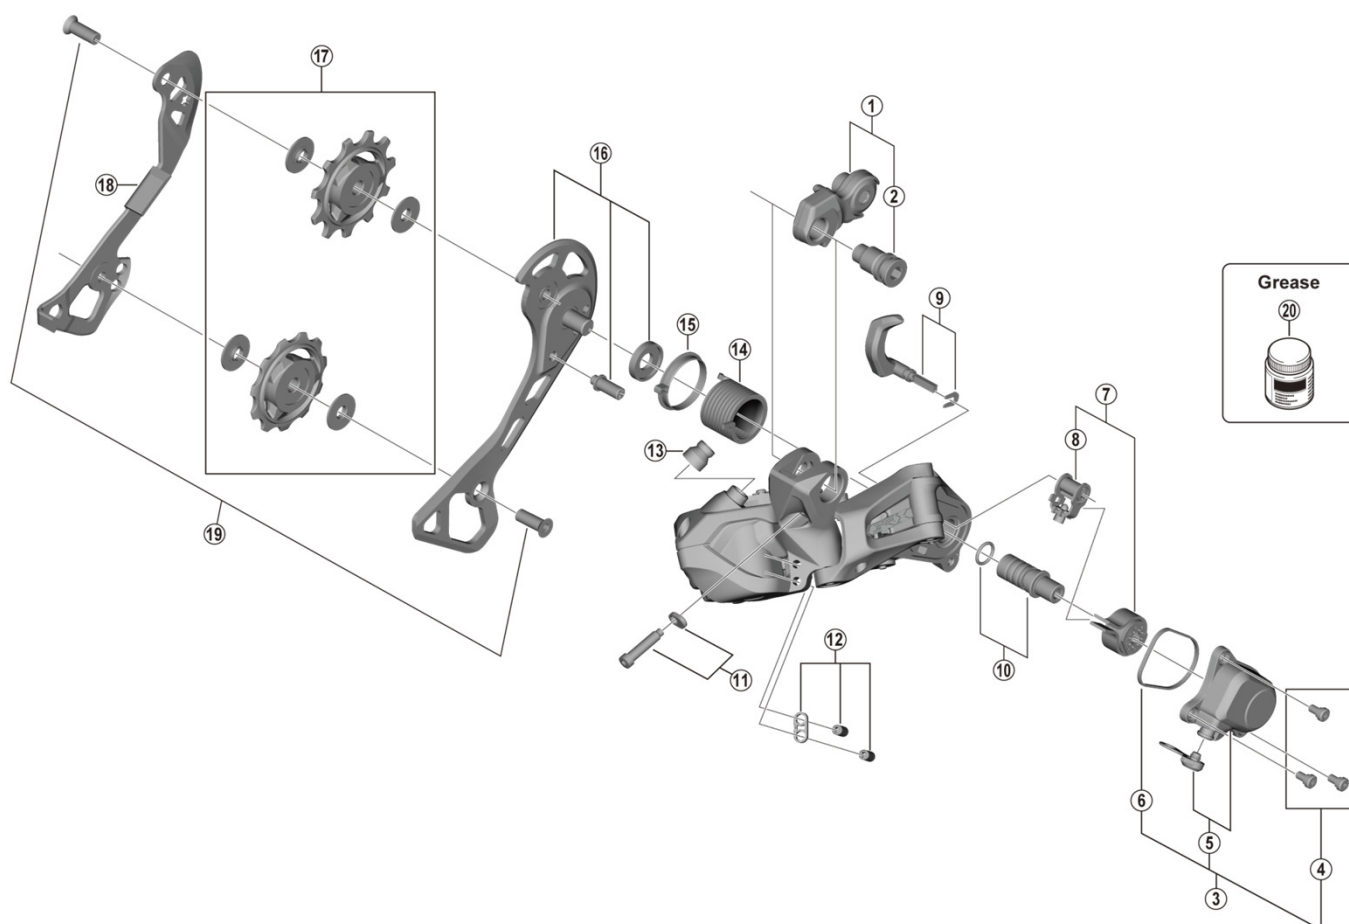

# GRX Rear Derailleur RD-RX817 (11-speed)

ITEM NO.	SHIMANO CODE NO.	DESCRIPTION
1	Y3FC98010	Bracket Axle Unit (for normal type)
2	Y3E958000	B-Axle 2 (for Direct Mount type)
3	Y3HT98020	P-Cover Unit
4	Y5Y198070	P-Cover Bolt Set (3 pcs.)
5	Y3HT98030	P-Cover & Cap
6	Y5ZN00031	P-Cover Packing
7	Y3HT98040	Stabilizer Unit
8	Y3HT98050	Cam Unit
9	Y3HT98060	Switch Lever Unit & Fixing Plate
10	Y3HT98070	P-Axle & O-Ring
11	Y3HS98020	End Adjusting Bolt & Plate
12	Y5ZN98060	Stroke Adjusting Bolts & Plate
13	Y5PU130Y0	Boot Cover
14	Y5PU13100	P-Tension Spring
15	Y5PU130T0	P-Seal Ring
16	Y3HT98080	Outer Plate Assembly
17	Y3HT98010	Tension & Guide Pulley Set
18	Y5ZN00080	Inner Plate
19	Y3HR98050	Pulley Bolt (2 pcs.)
20	Y04121000	New Grease for Stabilizer (Net. 50g)