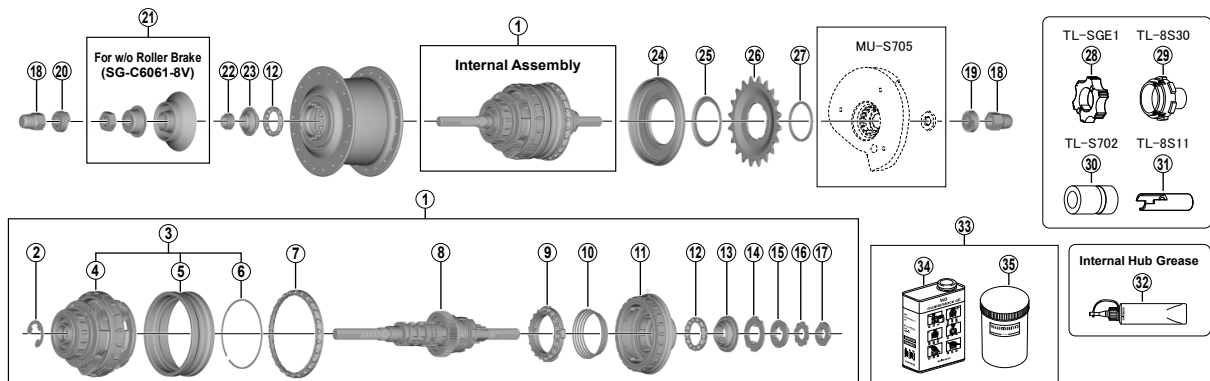

## SG-C6061-8V

SG-C6060-8R  
SG-C6010-8R

ITEM NO.	SHIMANO CODE NO.	DESCRIPTION	INTERCHANGEABILITY	
1	Y3EC98010	Internal Assembly (Axle Length 187 mm)	B	
	Y34R79000	Stop Ring (ø12 / 1.0 mm)	A	A
2	Y34R79010	Stop Ring (ø12 / 1.3 mm)	A	A
	Y34R79020	Stop Ring (ø12 / 1.6 mm)	A	A
	Y3EG98020	Ring Gear Unit	B	B
3	Y3EG98030	Carrier Unit	B	B
4	Y36W07000	Ring Gear 1	A	A
5	Y34R80000	Ring Gear 1 Stop Ring	A	A
6	Y38X98050	Ball Retainer O (3/16" x 26)	A	A
7	Y3EC98020	Hub Axle Unit (Axle Length 187 mm)	B	
8	Y34R98050	Clutch Unit	A	A
9	Y34R21000	Return Spring A	A	A
10	Y37L98020	Driver Unit	A	A
11	Y34R98070	Ball Retainer P (3/16" x 13)	A	A
12	Y37S98040	Right Hand Cone w/Seal	A	
13	Y37S07000	Driver Plate	A	
14	Y37S98050	Lock Washer	A	
15	Y38F17000	Right Hand Lock Nut Washer	A	
16	Y38F16000	Right Hand Lock Nut (3.7 mm)	A	
17	Y31414010	Cap Nut (3/8")	A	A
19	Y33Z20500	Non-turn Washer 5R (Yellow)	A	A
	Y33M39600	Non-turn Washer 6R (Silver)	A	A
	Y33M39700	Non-turn Washer 7R (Black)	A	A
	Y34R85010	Non-turn Washer 8R (Dark Blue)	A	A
20	Y33M39510	Non-turn Washer 5L (Brown)	A	A
	Y33M39610	Non-turn Washer 6L (White)	A	A
	Y33M39710	Non-turn Washer 7L (Gray)	A	A
	Y34R85000	Non-turn Washer 8L (Dark Green)	A	A
21	Y34R98100	Left Hand Dust Cap Unit	A	A
22	Y31Z06030	Lock Nut for Left Hand Cone	A	A
23	Y35J90000	Left Hand Cone w/Dust Cap	A	A
24	Y34R98110	Right Hand Dust Cap A w/Seal	A	
25	Y34R0E000	Right Hand Dust Cap B	A	
26	Y32203220	Sprocket Wheel 16T (Silver)	A	A
	Y32203420	Sprocket Wheel 18T (Silver)	A	A
	Y32203520	Sprocket Wheel 19T (Silver)	A	A
	Y32203620	Sprocket Wheel 20T (Silver)	A	A
	Y33060000	Sprocket Wheel 21T (Silver)	A	A
	Y33060100	Sprocket Wheel 22T (Silver)	A	A
27	Y33060200	Sprocket Wheel 23T (Silver)	A	A
27	Y32120100	Snap Ring C	A	A
28	Y20W10000	TL-SGE1 1st Gear Set Tool	A	
29	Y70800300	TL-8S30 Carrier Unit Tool	A	A
30	Y13098022	TL-S702 Right Hand Cone Installation Tool	A	
31	Y70800600	TL-8S11 Right Hand Cone Removal Tool	A	
32	Y04120800	Internal Hub Grease (Net. 100g)	A	A
33	Y00298010	WB maintenance oil set	A	A
34	Y00201000	WB maintenance oil (1L)	A	A
35	Y00201100	Bottle	A	A
-	Y34R0D000	Right Hand Hub Cup	A	A