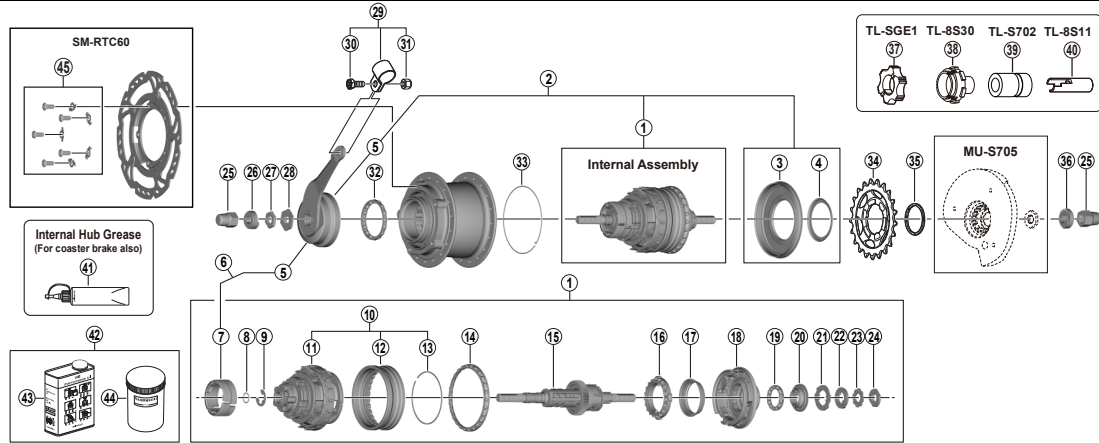

NEXUS 8-speed Internal Hub w/Coaster Brake SG-C6061-8CD

ITEM NO.	SHIMANO CODE NO.	DESCRIPTION
1	Y3EF98010	Internal Assembly (Axle Length 187 mm)
2	Y3EF98020	Internal Assembly (Axle Length 187 mm), Brake Arm Unit, Right Hand Dust Cap A & B
3	Y34R98110	Right Hand Dust Cap A w/Seal
4	Y34R0E000	Right Hand Dust Cap B
5	Y38X98030	Brake Arm Unit (3 Serration)
6	Y38X98040	Brake Shoe Unit & Brake Arm Unit
7	Y37G98020	Brake Shoe Unit (3 pcs.)
8	Y37E08000	O-Ring
9	Y37G19000	E-Ring
10	Y3ED98030	Ring Gear Unit
11	Y3ED98040	Carrier Unit
12	Y35P11010	Ring Gear 1
13	Y34R80000	Ring Gear 1 Stop Ring
14	Y38X98050	Ball Retainer O (3/16" x 26)
15	Y3EF98030	Hub Axle Unit (Axle Length 187 mm)
16	Y35P98060	Clutch Unit
17	Y34R21000	Return Spring A
18	Y37H98050	Driver Unit
19	Y34R98070	Ball Retainer P (3/16" x 13)
20	Y37S98040	Right Hand Cone w/Seal
21	Y37S07000	Driver Plate
22	Y37S98050	Lock Washer
23	Y38F17000	Right Hand Lock Nut Washer
24	Y38F16000	Right Hand Lock Nut
25	Y31414010	Cap Nut (3/8")
26	Y33M39510	Non-turn Washer 5L (Brown)
	Y33M39610	Non-turn Washer 6L (White)
	Y33M39710	Non-turn Washer 7L (Gray)
27	Y35P28000	Left Hand Lock Nut (3 mm)
28	Y35P22000	Stop Nut
29	Y33F98090	Brake Arm Clip Unit (5/8")
	Y33F98100	Brake Arm Clip Unit (3/4")
30	Y75M06000	Clip Screw (M6 x 16)
31	Y31727200	Clip Nut
32	Y38R98190	Ball Retainer B (3/16" x 16)
33	Y35J11100	Hub Shell Slide Spring
34	Y32203220	Sprocket Wheel 16T (Silver)
	Y32203420	Sprocket Wheel 18T (Silver)
	Y32203520	Sprocket Wheel 19T (Silver)
	Y32203620	Sprocket Wheel 20T (Silver)
	Y33060000	Sprocket Wheel 21T (Silver)
	Y33060100	Sprocket Wheel 22T (Silver)
	Y33060200	Sprocket Wheel 23T (Silver)
35	Y32120100	Snap Ring C
36	Y33Z20500	Non-turn Washer 5R (Yellow)
	Y33M39600	Non-turn Washer 6R (Silver)
	Y33M39700	Non-turn Washer 7R (Black)
37	Y20W10000	TL-SGE1 1st Gear Set Tool
38	Y70800300	TL-8S30 Carrier Unit Tool
39	Y13098022	TL-S702 Right Hand Cone Installation Tool
40	Y70800600	TL-8S11 Right Hand Cone Removal Tool
41	Y04120800	Internal Hub Grease (Net. 100g)
42	Y00298010	WB maintenance oil set
43	Y00201000	WB maintenance oil (1L)
44	Y00201100	Bottle
45	Y8NA98010	Rotor Fixing Bolt & Lock Washer
-	Y34R0D000	Right Hand Hub Cup