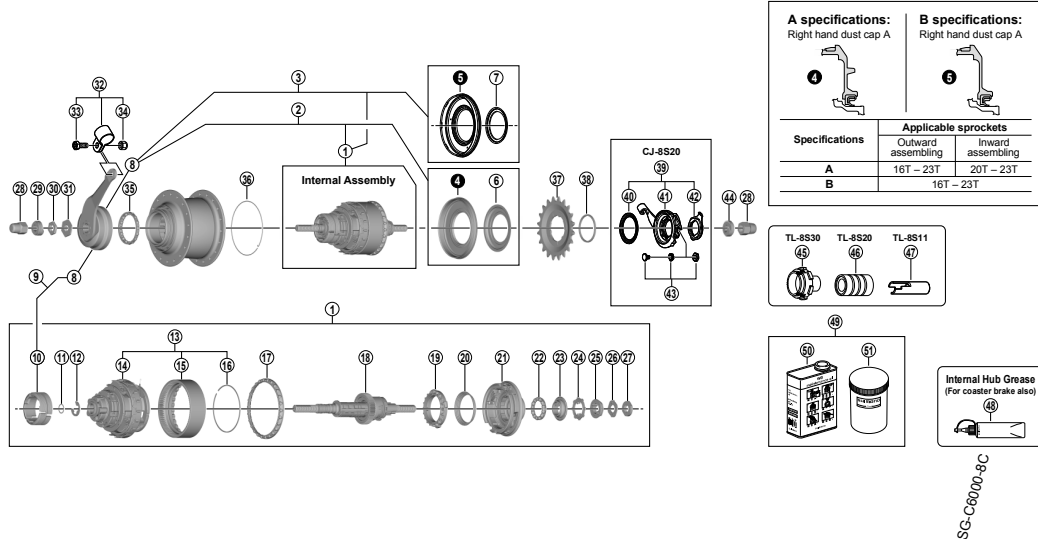

NEXUS 8-Speed Internal Hub w/Coaster Brake  
**SG-C6001-8C**

ITEM NO.	SHIMANO CODE NO.	DESCRIPTION	INTERCHANGE-ABILITY
1	Y3EJ98010	Internal Assembly (Axle Length 184 mm)	B
2	Y3EJ98020	Internal Assembly (Axle Length 184 mm), Brake Arm Unit, Right Hand Dust Cap A & C	B
3	Y3EJ98030	Internal Assembly (Axle Length 184 mm), Brake Arm Unit, Right Hand Dust Cap A & B	B
4	Y37G98080	Right Hand Dust Cap A w/Seal (A spec.)	A
5	Y34R98110	Right Hand Dust Cap A w/Seal (B spec.)	A
6	Y36R07000	Right Hand Dust Cap C (A spec.)	A
7	Y34R0E000	Right Hand Dust Cap B (B spec.)	A
8	Y31N98050	Brake Arm Unit (3 Serration)	A
9	Y31N98060	Brake Shoe Unit & Brake Arm Unit	A
10	Y37G98020	Brake Shoe Unit (3 pcs.)	A
11	Y37E08000	O-Ring	A
12	Y37G19000	E-Ring	A
13	Y3EJ98040	Ring Gear Unit	B
14	Y3EJ98050	Carrier Unit	B
15	Y35P11010	Ring Gear 1	A
16	Y34R80000	Ring Gear 1 Stop Ring	A
17	Y38X98050	Ball Retainer O (3/16" x 26)	A
18	Y3EJ98060	Hub Axle Unit (Axle Length 184 mm)	B
19	Y35P98060	Clutch Unit	A
20	Y34R21000	Return Spring A	A
21	Y37G98060	Driver Unit	A
22	Y34R98070	Ball Retainer P (3/16" x 13)	A
23	Y37J98080	Right Hand Cone w/Seal	A
24	Y34R12000	Driver Plate	A
25	Y34R98090	Lock Washer	A
26	Y34R09000	Stop Washer	A
27	Y33Z07020	Right Hand Lock Nut (3.4 mm)	A
28	Y31414010	Cap Nut (3/8")	A
	Y33M39510	Non-turn Washer 5L (Brown)	A
	Y33M39610	Non-turn Washer 6L (White)	A
	Y33M39710	Non-turn Washer 7L (Gray)	A
30	Y35P28000	Left Hand Lock Nut (3 mm)	A
31	Y35P22000	Stop Nut	A
	Y33F98090	Brake Arm Clip Unit (5/8")	A
	Y33F98100	Brake Arm Clip Unit (3/4")	A
33	Y75M06000	Clip Screw (M6 x 16)	A
34	Y31727200	Clip Nut	A
35	Y38R98190	Ball Retainer B (3/16" x 16)	A
36	Y35J11100	Hub Shell Slide Spring	A
	Y32203220	Sprocket Wheel 16T (Silver)	A
	Y32203420	Sprocket Wheel 18T (Silver)	A
	Y32203520	Sprocket Wheel 19T (Silver)	A
37	Y32203620	Sprocket Wheel 20T (Silver)	A
	Y33060000	Sprocket Wheel 21T (Silver)	A
	Y33060100	Sprocket Wheel 22T (Silver)	A
	Y33060200	Sprocket Wheel 23T (Silver)	A
38	Y32120100	Snap Ring C	A
39	Y74Y98120	CJ-8S20 Cassette Joint Unit	A
40	Y74Y18000	Driver Cap	A
41	Y74Y98130	CJ-8S20 Cassette Joint	A
42	Y33Z98020	Cassette Joint Fixing Ring	A
43	Y74Y98030	Inner Cable Fixing Bolt Unit	A
	Y33Z20500	Non-turn Washer 5R (Yellow)	A
44	Y33M39600	Non-turn Washer 6R (Silver)	A
	Y33M39700	Non-turn Washer 7R (Black)	A
45	Y70800300	TL-8S30 Carrier Unit Tool	A
46	Y70800200	TL-8S20 Right Hand Cone Installation Tool	A
47	Y70800600	TL-8S11 Right Hand Cone Removal Tool	A
48	Y04120800	Internal Hub Grease (Net. 100g)	A
49	Y00298010	WB maintenance oil set	A
50	Y00201000	WB maintenance oil (1L)	A
51	Y002011000	Bottle	A
-	Y34R0D000	Right Hand Hub Cup	A