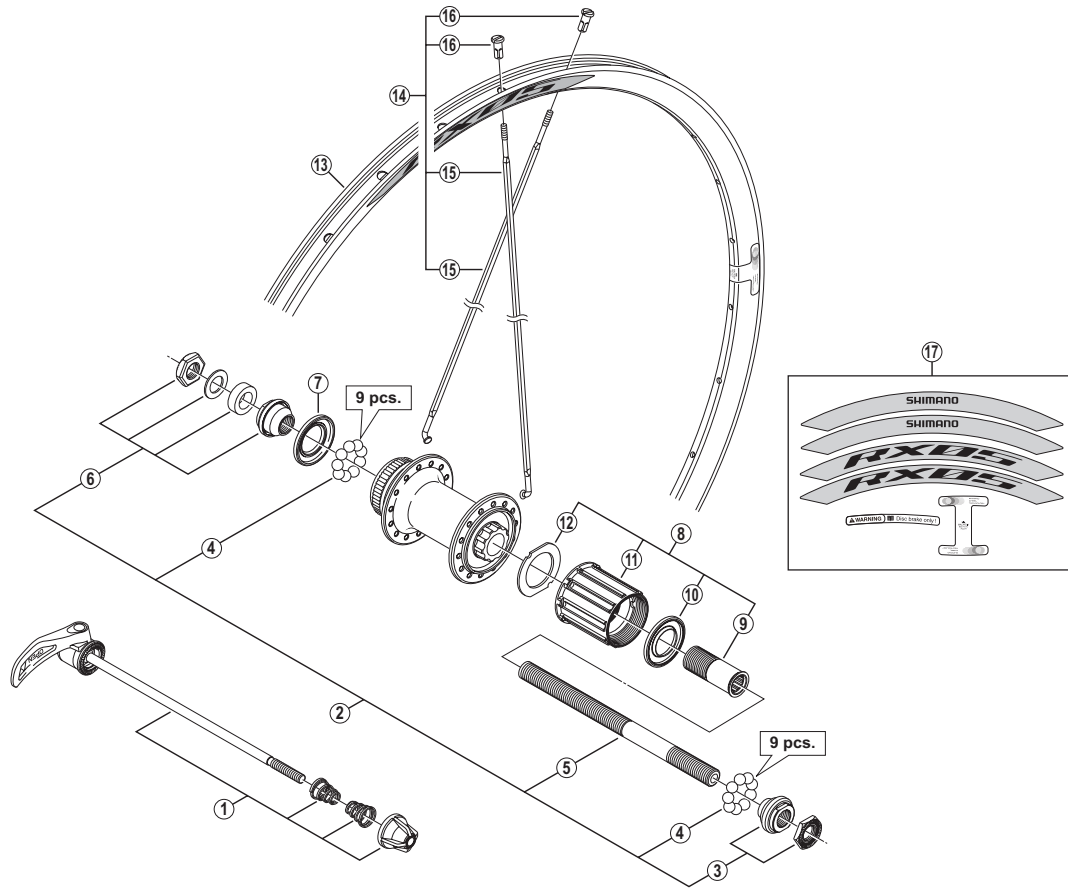

Rear Wheel (8/9/10-Speed)

WH-RX05-R Black / White

• Over Lock Nut Dimension: 135 mm (5-5/16")

WH-MT15-A-R

| ITEM NO. | SHIMANO CODE NO. | DESCRIPTION | INTERCHANGEABILITY |
|----------|------------------|--|--------------------|
| 1 | Y4SK98120 | Complete Quick Release 168 mm (6-5/8") | A |
| | Y4FL98370 | Complete Quick Release 173 mm (6-13/16") | A |
| 2 | Y4FL98050 | Complete Hub Axle 146 mm (5-3/4") | B |
| 3 | Y4FL98060 | Right Hand Lock Nut Unit | A |
| 4 | Y00091310 | Steel Ball (1/4") 18 pcs. | A |
| 5 | Y30K01200 | Hub Axle M10 x 146 mm (5-3/4") | A |
| 6 | Y4FL98070 | Left Hand Lock Nut Unit | A |
| 7 | Y3CR09000 | Left Hand Seal Ring | A |
| 8 | Y4FL98090 | Complete Freewheel Body | A |
| 9 | Y3BL03000 | Body Fixing Bolt | A |
| 10 | Y3CR08000 | Right Hand Seal Ring | A |
| 11 | Y3D698050 | Freewheel Body Unit | A |
| 12 | Y3AN10000 | Freewheel Body Washer | A |
| * 13 | EWHRIM4JCBC | Black Rim {28H / Rim Sticker: Standard} | |
| * 13 | EWHRIM4JCWC | White Rim {28H / Rim Sticker: Standard} | |
| 14 | EWHSPOKE3XC1 | Spoke Unit {Spoke (284 mm x 28 pcs.) / Nipple (28 pcs.)} | |
| 15 | Y012F4847 | Spoke (284 mm) | |
| 16 | Y012Y4341 | Nipple | A |
| 17 | Y4RA98010 | Rim Sticker Unit (Standard) for Black Rim | |
| | Y4RA98020 | Rim Sticker Unit (Red) for Black Rim | |
| | Y4RA98030 | Rim Sticker Unit (Hitech Gray) for Black Rim | |
| | Y4RA98040 | Rim Sticker Unit (Standard) for White Rim | |
| | Y4RA98050 | Rim Sticker Unit (Red) for White Rim | |
| | Y4RA98060 | Rim Sticker Unit (Hitech Gray) for White Rim | |

A: Same parts.

B: Parts are usable, but differ in materials, appearance, finish, size, etc.
Absence of mark indicates non-interchangeability.

Aug.-2013-3584A
© Shimano Inc. I

Specifications are subject to change without notice.