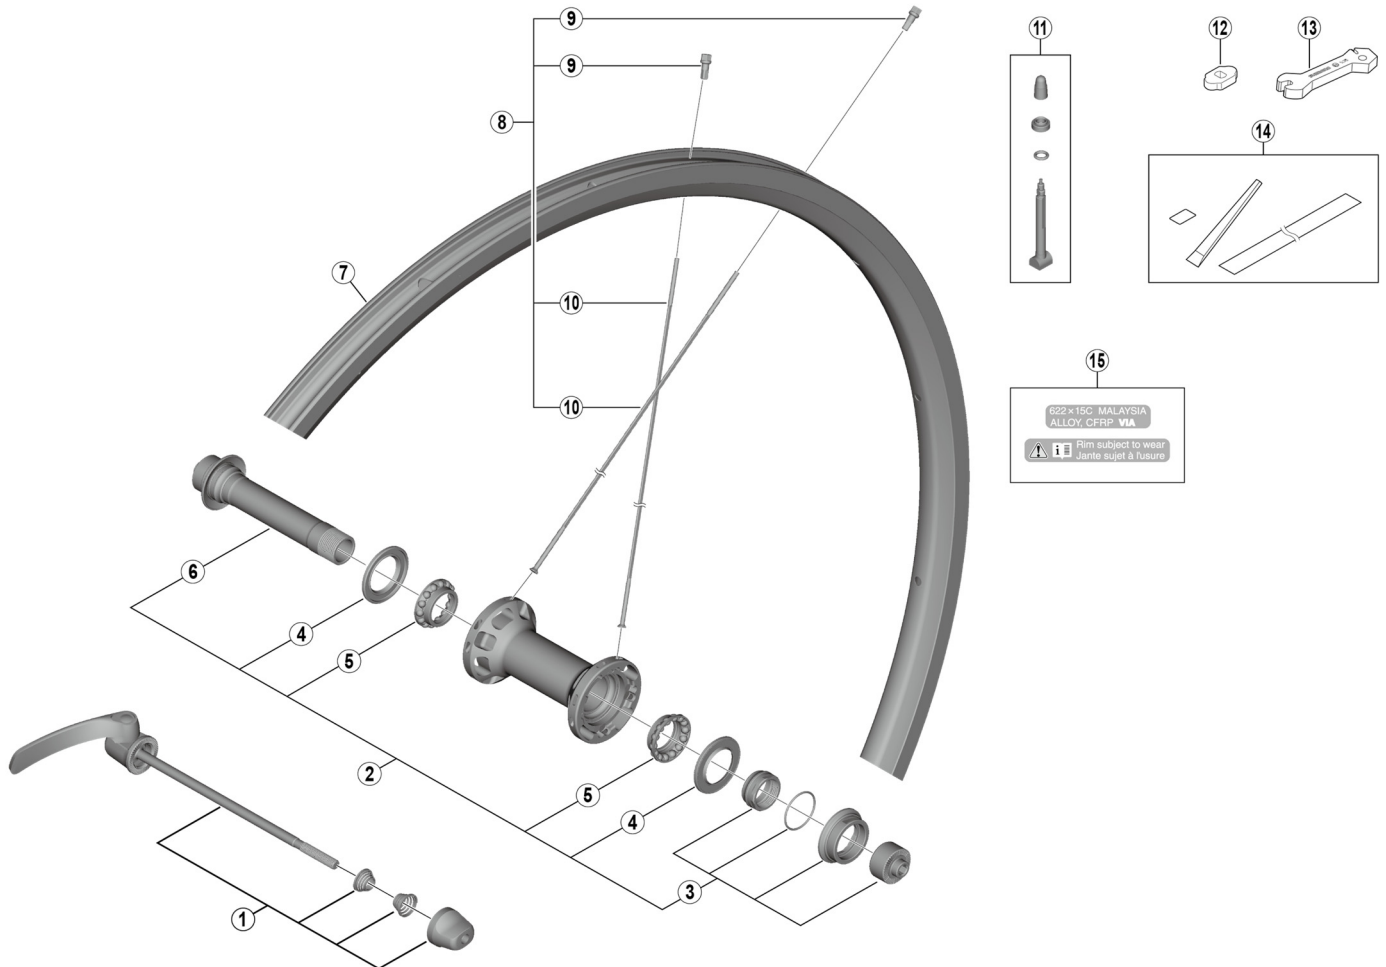

# Front Wheel WH-RS700-C30-TL-F

• Over Lock Nut Dimension: 100 mm

ITEM NO.	SHIMANO CODE NO.	DESCRIPTION	INTERCHANGEABILITY	
1	Y0D198010	Complete Quick Release 133 mm		
2	Y0D198020	Complete Hub Axle		
3	Y0D198030	Right Hand Lock Nut Unit		
4	Y26D10000	Seal Ring	A	
5	Y0AY98030	Ball Retainer (5/32")	A	
6	Y0D198040	Hub Axle Unit		
7	-	Rim {16H}		
8	-	Spoke Unit {Spoke (280.5 mm x 16 pcs.) / Nipple (16 pcs.)}		
9	Y4SYN1000	Nipple		
10	Y0D1S1000	Spoke (280.5 mm)		
* 11	Y0D498010	Valve Unit		
12	Y4RJ10000	Valve Tool		
13	Y4SY11000	Nipple Wrench 3.75		
14	Y0AV98060	SUS Tape (24 pcs.) & Tubeless Tape (1 pc.) w/Spatula		
15	Y0B198030	Rim Sticker Unit		

A: Same parts.

B: Parts are usable, but differ in materials, appearance, finish, size, etc.

Absence of mark indicates non-interchangeability.

Specifications are subject to change without notice.

HB-RS770

Sep.-2018-4236B