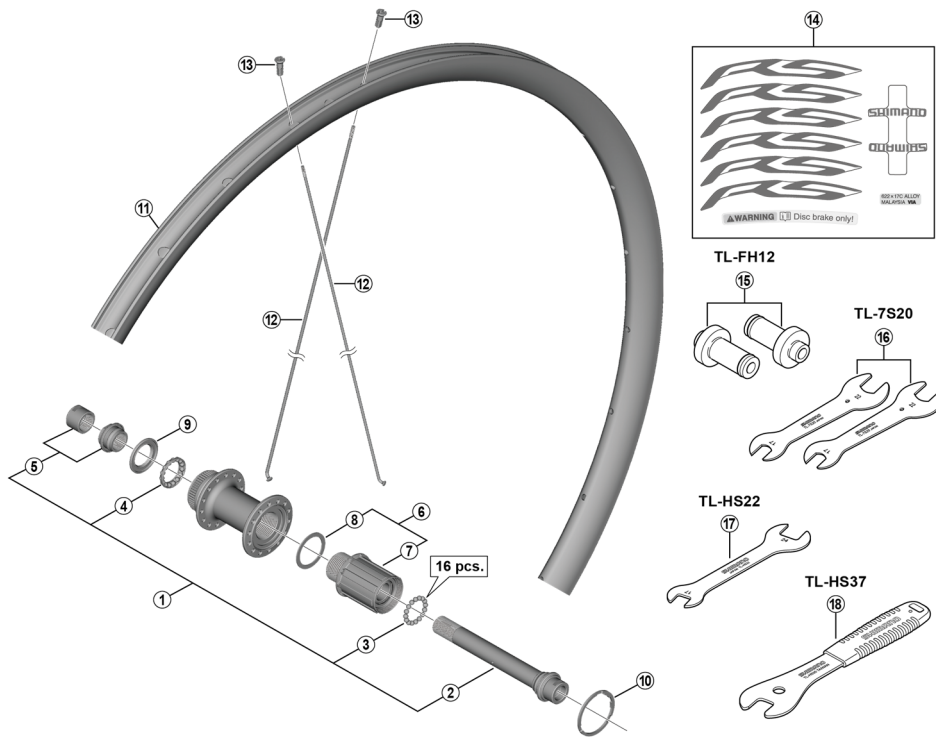

Rear Wheel (10/11-speed)

WH-RS170-CL-R12 Black / White

• Over Lock Nut Dimension: 142 mm (5-19/32")

ITEM NO.	SHIMANO CODE NO.	DESCRIPTION
1	Y0CK98010	Complete Hub Axle
2	Y0CK98020	Hub Axle Unit
3	Y4FE98030	Steel Ball (5/32") 34 pcs.
4	Y0CJ98030	Ball Retainer (5/32")
5	Y0CK98030	Left Hand Lock Nut & Cone w/Dust Cover
6	Y0CK98040	Complete Freewheel Body
7	Y0CK98050	Freewheel Body Unit
8	Y3CZ12000	Freewheel Body Washer
9	Y26D10000	Seal Ring
10	Y4T724000	Low Spacer (1.85 mm)
11	-	Black Rim {28H / Rim Sticker: Standard}
	-	White Rim {28H / Rim Sticker: Standard}
12	Y0123Z865	Spoke (286 mm)
13	Y012Y4341	Nipple
14	Y0CJ98050	Rim Sticker Unit (Standard) for Black Rim
	Y0CJ98060	Rim Sticker Unit (Standard) for White Rim
	Y0CJ98070	Rim Sticker Unit (Red) for Black Rim
	Y0CJ98080	Rim Sticker Unit (Red) for White Rim
	Y0CJ98090	Rim Sticker Unit (Green) for Black Rim
	Y0CJ98100	Rim Sticker Unit (Green) for White Rim
	Y0CJ98110	Rim Sticker Unit (Blue) for Black Rim
	Y0CJ98120	Rim Sticker Unit (Blue) for White Rim
	Y0CJ98130	Rim Sticker Unit (Sky Blue) for Black Rim
	Y0CJ98140	Rim Sticker Unit (Sky Blue) for White Rim
	Y0CJ98150	Rim Sticker Unit (Orange) for Black Rim
	Y0CJ98160	Rim Sticker Unit (Orange) for White Rim
	Y0CJ98170	Rim Sticker Unit (Hi-tech Gray) for Black Rim
	Y0CJ98180	Rim Sticker Unit (Hi-tech Gray) for White Rim
15	Y13098011	TL-FH12 Hub Setting Tool for 12 mm Thru-axle
16	Y13098900	TL-7S20 Hub Spanner (17 mm x 22 mm) 2 pcs.
17	Y3C227000	TL-HS22 Hub Spanner (17 mm x 24 mm)
18	Y23098030	TL-HS37 Hub Spanner 17 mm

Jul.-2017-4241

© Shimano Inc. I

Specifications are subject to change without notice.

SHIMANO