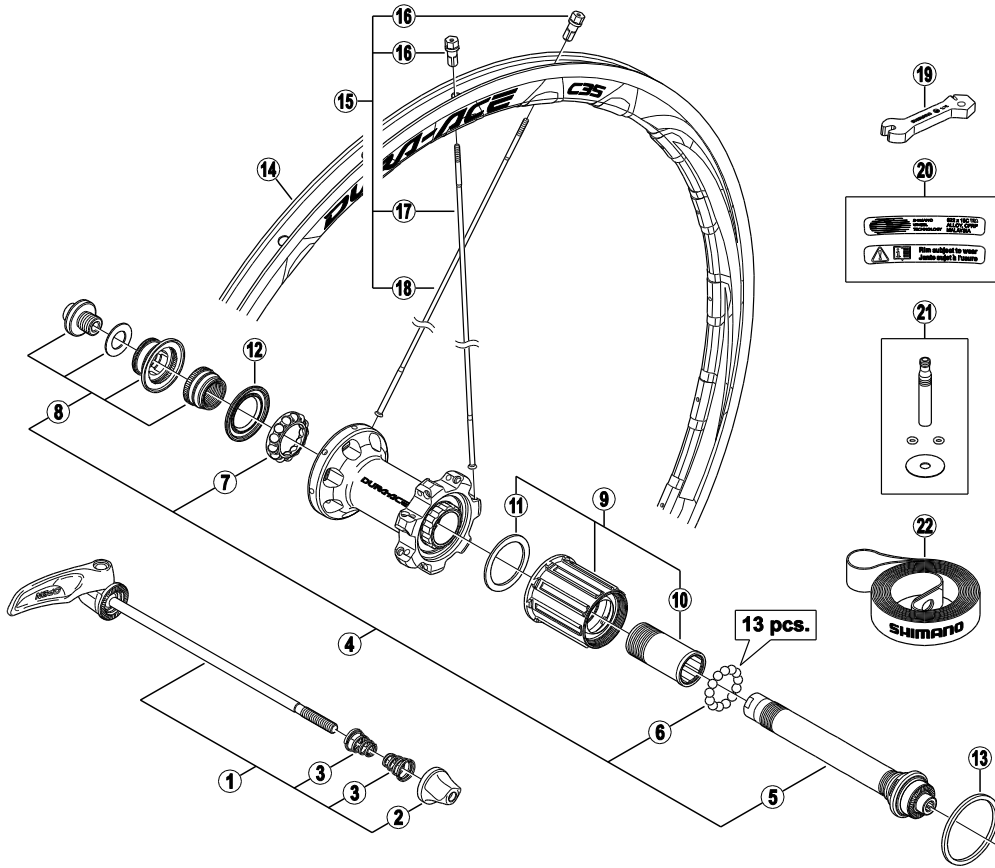

DURA-ACE Rear Wheel

WH-9000-C35-CL-R 10/11-Speed

• Over Lock Nut Dimension: 130 mm (5-1/8")

WH-7900-C35-CL-R

ITEM NO.	SHIMANO CODE NO.	DESCRIPTION	INTERCHANGEABILITY
1	Y3DZ98010	Complete Quick Release 163 mm (6-13/32")	B
	Y3DZ98020	Complete Quick Release 168 mm (6-5/8")	B
2	Y28E98020	Quick Release Nut	B
3	Y23321000	Volute Spring	A
4	Y3DZ98030	Complete Hub Axle	B
5	Y3D898030	Hub Axle Unit	A
6	Y00091270	Stainless Ball (3/16") 22 pcs.	A
7	Y25R98080	Ball Retainer (3/16")	A
8	Y3DZ98040	Left Hand Lock Bolt Unit	B
9	Y3DZ98060	Complete Freewheel Body	
10	Y3CN98090	Body Fixing Bolt	
11	Y3CN07000	Freewheel Body Washer	A
12	Y26D10000	Seal Ring	A
13	Y4T724000	Low Spacer (1.85 mm)	
* 14	EWHRIM3HRHCC	Rim {21H}	
* 15	EWHSPOKE3GB1	Spoke Unit {Spoke (294 mm x 14 pcs. / 272 mm x 7 pcs.) / Nipple (21 pcs.)}	
16	Y4SYN1000	Nipple	
17	Y4T7S5000	Righth Hand Spoke (294 mm)	
18	Y4T7S4000	Left Hand Spoke (272 mm)	
19	Y4SY11000	Nipple Wrench 3.75	
20	Y4ST98010	Rim Sticker Unit	
21	Y4G998100	Valve Extension Unit	A
22	EWHRIMTAPERA	Rim Tape	A

A: Same parts.

B: Parts are usable, but differ in materials, appearance, finish, size, etc.

Absence of mark indicates non-interchangeability.

Sep.-2012-3338A

© Shimano Inc. I

Specifications are subject to change without notice.