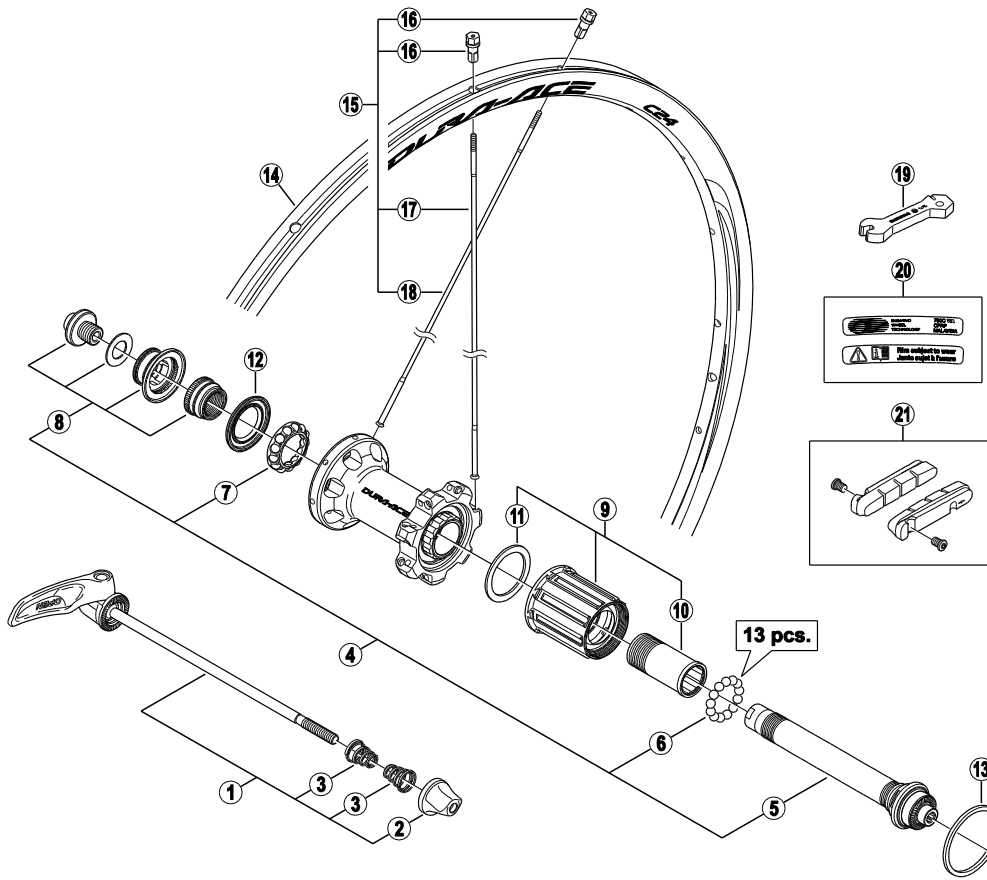

DURA-ACE Rear Wheel

WH-9000-C24-TU-R 10/11-Speed

• Over Lock Nut Dimension: 130 mm (5-1/8")

WH-9000-C35-TU
 WH-9000-C24-CL
 WH-9000-C35-CL

ITEM NO.	SHIMANO CODE NO.	DESCRIPTION	INTERCHANGEABILITY
1	Y3DZ98010	Complete Quick Release 163 mm (6-13/32")	A A A
	Y3DZ98020	Complete Quick Release 168 mm (6-5/8")	A A A
2	Y28E98020	Quick Release Nut	A A A
3	Y23321000	Volute Spring	A A A
4	Y3DZ98030	Complete Hub Axle	A A A
5	Y3D898030	Hub Axle Unit	A A A
6	Y00091270	Stainless Ball (3/16") 22 pcs.	A A A
7	Y25R98080	Ball Retainer (3/16")	A A A
8	Y3DZ98040	Left Hand Lock Bolt Unit	A A A
9	Y3DZ98060	Complete Freewheel Body	A A A
10	Y3CN98090	Body Fixing Bolt	A A A
11	Y3CZ12000	Freewheel Body Washer	A A A
12	Y26D10000	Seal Ring	A A A
13	Y4T724000	Low Spacer (1.85 mm)	A A A
14	EWHRIM4ARHCT	Rim {21H}	
15	EWHSPOKE3YB1	Spoke Unit {Spoke (304 mm x 14 pcs. / 283 mm x 7 pcs.) / Nipple (21 pcs.)}	
16	Y4SYN1000	Nipple	A A A
17	Y4RSS1000	Righth Hand Spoke (304 mm)	
18	Y4SYS1000	Left Hand Spoke (283 mm)	
19	Y4SY11000	Nipple Wrench 3.75	A A A
20	Y4SW98010	Rim Sticker Unit	A
21	Y8L298070	R55C4 Brake Shoes & Fixing Bolts (Pair) for Carbon Rim	A

A: Same parts.

B: Parts are usable, but differ in materials, appearance, finish, size, etc.

Absence of mark indicates non-interchangeability.

Sep.-2013-3537

© Shimano Inc. I

Specifications are subject to change without notice.