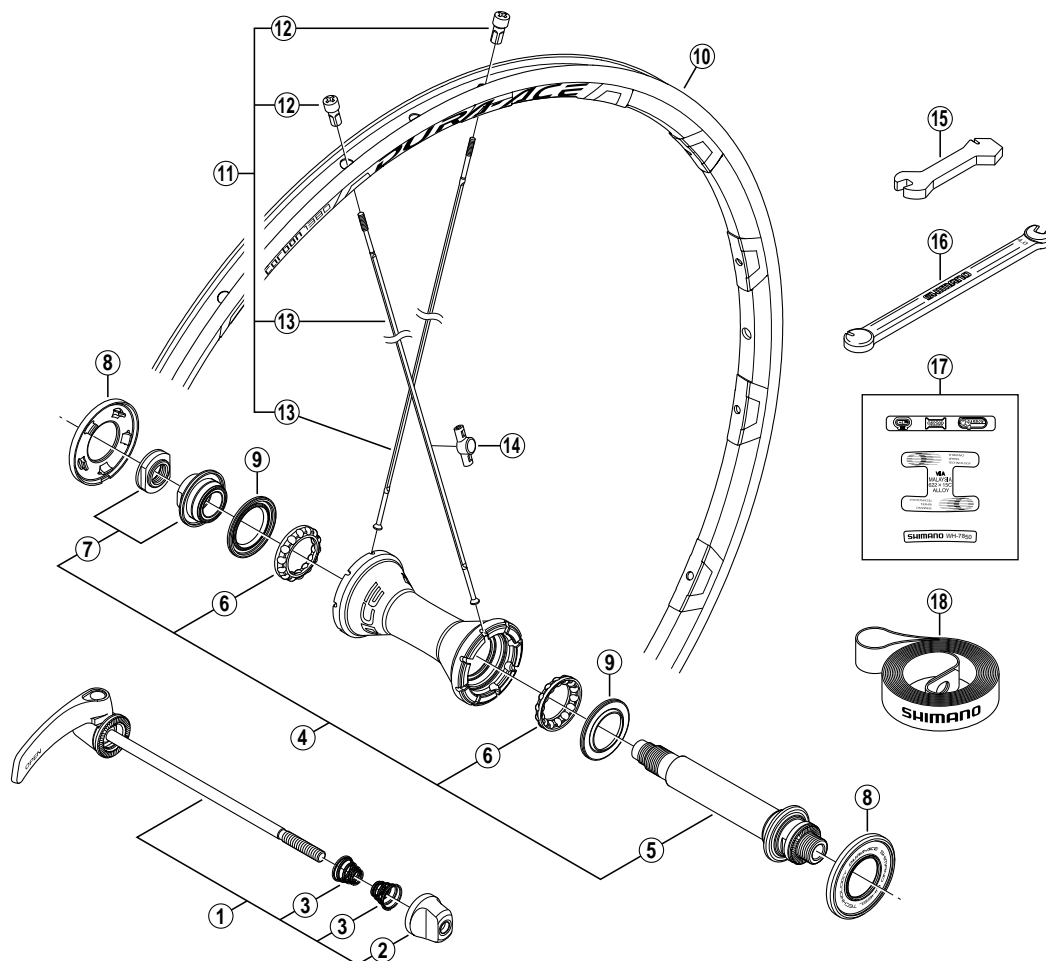

DURA-ACE Front Wheel

WH-7850-C24-CL-F

• Over Lock Nut Dimension: 100 mm (3-15/16")

ITEM NO.	SHIMANO CODE NO.	DESCRIPTION	INTERCHANGEABILITY	
			WH-7801	HB-7800
1	Y-25R 98010	Complete Quick Release 133 mm (5-1/4")	A	A
2	Y-25R 98020	Quick Release Nut	A	A
3	Y-233 21000	Volute Spring	A	A
4	Y-4EF 98010	Complete Hub Axle		
5	Y-4EF 98020	Hub Axle Unit		
6	Y-4BN98030	Ball Retainer (5/32")	A	
7	Y-4EF 98030	Left Hand Lock Nut (M10) & Cone (M12) w/Dust Cap		
8	Y-4EF 98050	Hub Cap		
9	Y-4EF 27000	Seal Ring		
10	E-WHRIM1RFGCC	Rim {16H}		
11	E-WHSPOKE1SA1	Spoke Unit {Spoke (283 mm x 16 pcs.) / Nipple (16 pcs.) }		
* 12	Y-012 Z4076	Nipple (Red)		
13	Y-012 AF837	Spoke (283 mm)		
14	Y-4EF 98060	Magnet Sensor		
15	Y-4EF 28000	Nipple Wrench		
16	Y-4DK89000	TL-WH78 Nipple Wrench		
17	Y-4EF 98070	Rim Sticker Unit		
18	E-WHRIMTAPERA	Rim Tape		

A: Same parts.

B: Parts are usable, but differ in materials, appearance, finish, size, etc.

Absence of mark indicates non-interchangeability.

Jan.-2010-2715D

© Shimano Inc. I

Specifications are subject to change without notice.