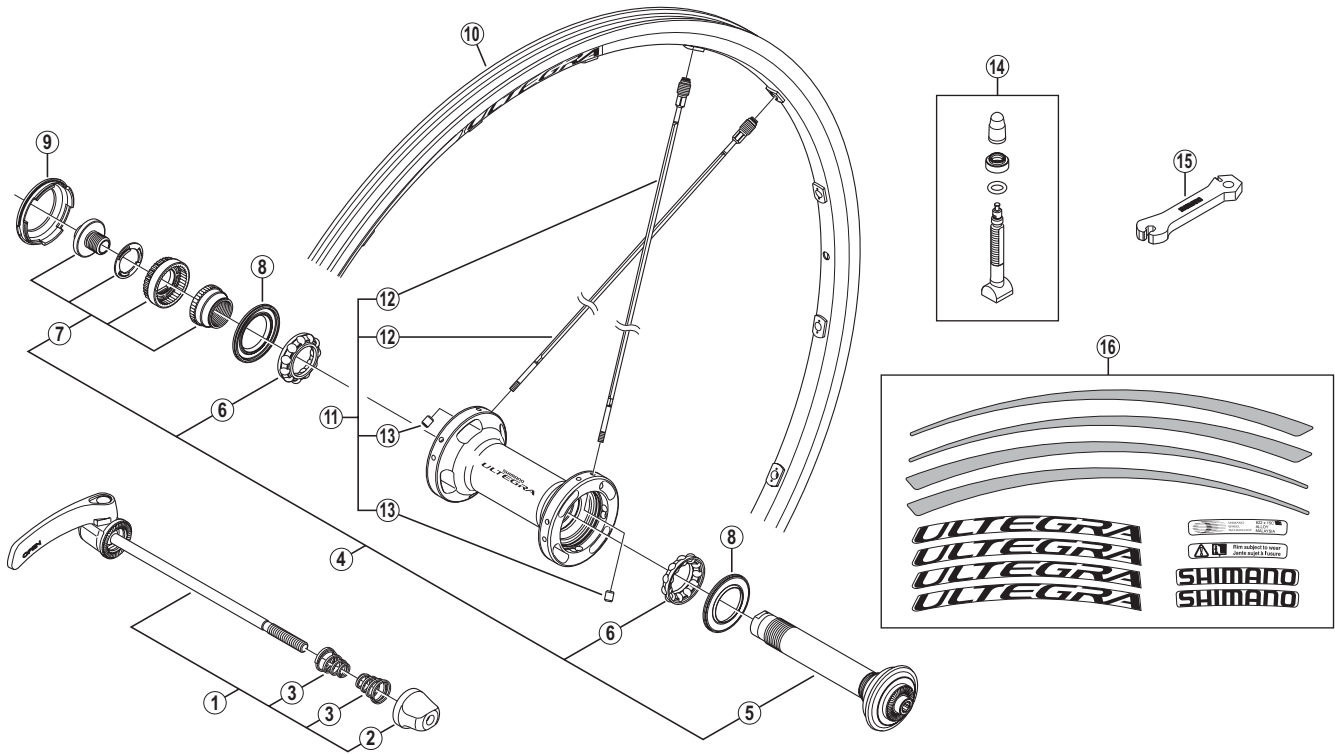

# ULTEGRA Front Wheel WH-6800-F

• Over Lock Nut Dimension: 100 mm (3-15/16")

ITEM NO.	SHIMANO CODE NO.	DESCRIPTION	INTERCHANGEABILITY	
1	Y49298010	Complete Quick Release 133 mm (5-1/4")	B	B
2	Y23W91100	Quick Release Nut	B	B
3	Y23111000	Volute Spring	B	B
4	Y49298020	Complete Hub Axle		
5	Y49298030	Hub Axle Unit		
6	Y26J98030	Ball Retainer (3/16")		A
7	Y49298040	Left Hand Lock Bolt Unit		
8	Y28M07000	Seal Ring		B
9	Y49108000	Left Hand Dust Cover		
* 10	EWHRIM4EFGGD	Rim {16H}		
11	EWHSPOKE3TA1	Spoke Unit {Spoke (284 mm x 16 pcs.) / Spoke Plug (16 pcs.) / Washer (16 pcs.)}		
12	Y49298050	Spoke (284 mm) w/Plug & Washer		
13	Y4G308000	Hub Nut	A	A
14	Y4DS98020	Valve Unit	A	
15	Y4CK19000	Spoke Plug Wrench	A	A
16	Y49298070	Rim Sticker Unit		

A: Same parts.

B: Parts are usable, but differ in materials, appearance, finish, size, etc.

Absence of mark indicates non-interchangeability.

WH-9000-C24-TL  
WH-M785-F

Aug.-2013-3610B  
© Shimano Inc. I

Specifications are subject to change without notice.