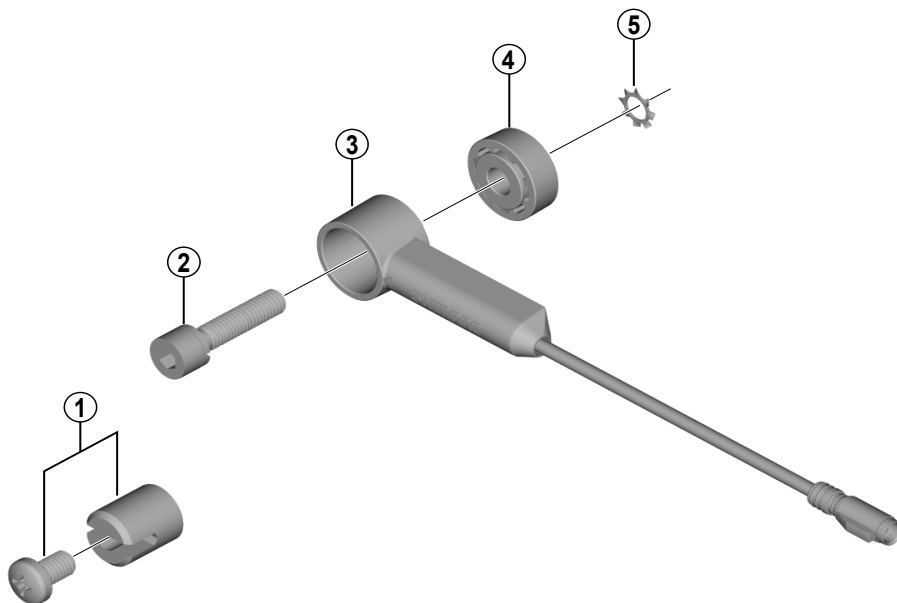

Speed Sensor Unit SM-DUE10

ITEM NO.	SHIMANO CODE NO.	DESCRIPTION
1	Y72H98010	Magnet Unit
2	Y70L000G0	Speed Sensor Fixing Bolt L16 (4 mm Hexagon Head)
	Y70L000U0	Speed Sensor Fixing Bolt L22 (4 mm Hexagon Head)
3	Y72H00007	Speed Sensor L550
	Y72H00010	Speed Sensor L1410
4	Y70L000F0	Spacer
5	Y70L000M0	Toothed Washer