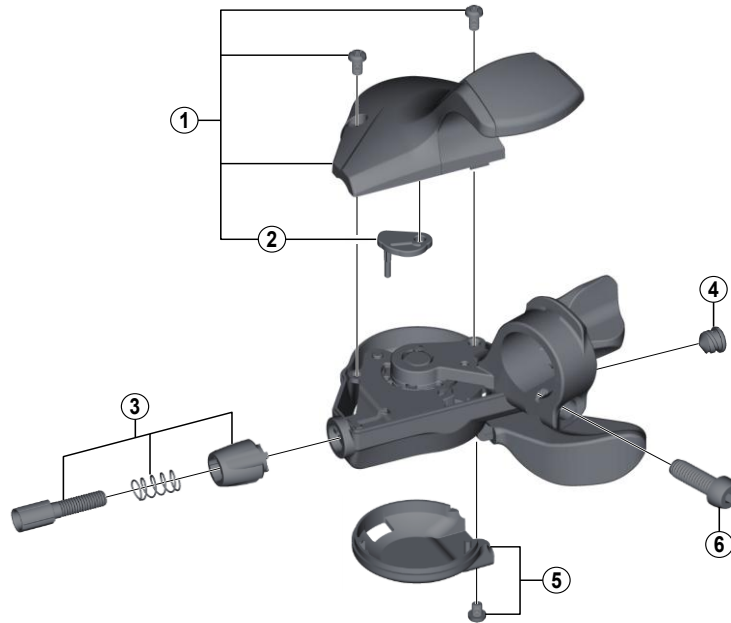

ALFINE Rapidfire Plus Lever SL-S7000-8

ITEM NO.	SHIMANO CODE NO.	DESCRIPTION	INTERCHANGEABILITY		
			SL-S503	SL-7S50	SL-5S50
1	Y01Z98010	Indicator Unit (Silver)			
	Y01Z98020	Indicator Unit (Black)			
2	Y6WW04000	Step Plate 8S			
3	Y61W98030	Cable Adjusting Bolt Unit	A	A	A
4	Y6CD33000	Inner Hole Cap	A	A	A
5	Y01Z98050	Main Lever Cover & Fixing Screw	B	B	B
6	Y6W146000	Clamp Bolt (M6 x 17.8)	A	B	B
7	Y6TV98070	Inner Cable Fixing Bolt Unit			
8	Y7ZR98010	CJ-S7000 Cassette Joint Unit			
9	Y33Z98020	Cassette Joint Fixing Ring			
10	Y7ZR98020	CJ-S7000 Cassette Joint			
11	Y74Y18000	Driver Cap			
12	Y74Y98160	Outer Casing Holder Unit	A	A	A

A: Same parts.

B: Parts are usable, but differ in materials, appearance, finish, size, etc.

Absence of mark indicates non-interchangeability.

Oct.-2014-3722
© Shimano Inc. H

Specifications are subject to change without notice.