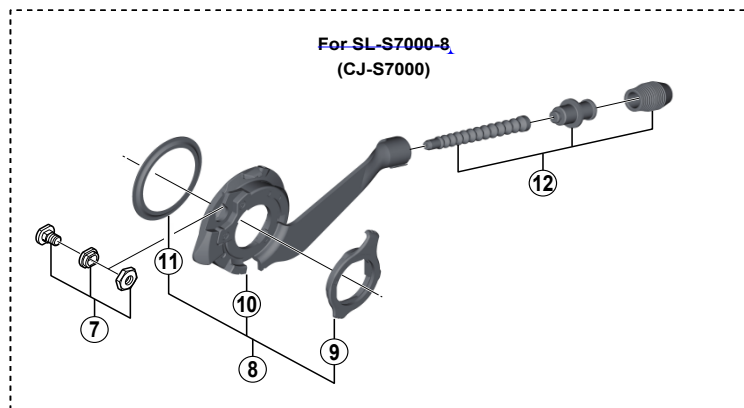

ALFINE Rapidfire Plus Lever SL-S7000-8

ITEM NO.	SHIMANO CODE NO.	DESCRIPTION	INTERCHANGEABILITY		
			SL-S503	SL-7S50	SL-5S50
1	Y01Z98010	Indicator Unit (Silver)			
	Y01Z98020	Indicator Unit (Black)			
2	Y6WW04000	Step Plate 8S			
3	Y61W98030	Cable Adjusting Bolt Unit	A	A	A
4	Y6CD33000	Inner Hole Cap	A	A	A
5	Y01Z98050	Main Lever Cover & Fixing Screw	B	B	B
6	Y6W146000	Clamp Bolt (M6 x 17.8)	A	B	B
7	Y6TV98070	Inner Cable Fixing Bolt Unit			
8	Y7ZR98010	CJ-S7000 Cassette Joint Unit			
9	Y33Z98020	Cassette Joint Fixing Ring			
10	Y7ZR98020	CJ-S7000 Cassette Joint			
11	Y74Y18000	Driver Cap			
12	Y74Y98160	Outer Casing Holder Unit	A	A	A

A: Same parts.

B: Parts are usable, but differ in materials, appearance, finish, size, etc.

Absence of mark indicates non-interchangeability.

Oct.-2014-3722
© Shimano Inc. H

Specifications are subject to change without notice.