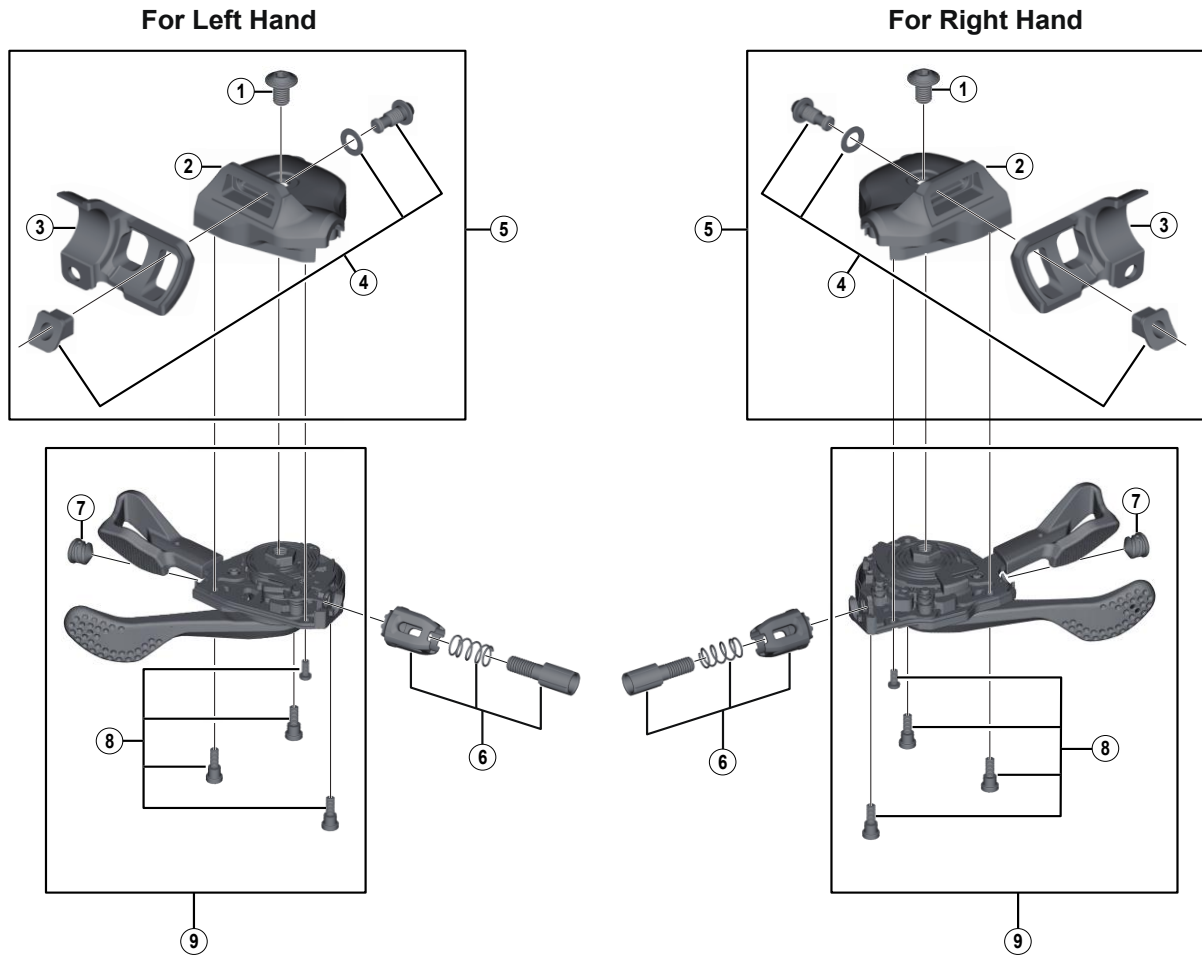

XTR Rapidfire Plus Lever

SL-M9000-I I-spec II

ITEM NO.	SHIMANO CODE NO.	DESCRIPTION
1	Y01V40000	Unit Fixing Bolt (M5 x 8)
2	Y01U98040	R.H. Cover
	Y01V98030	L.H. Cover
3	Y01U31000	R.H. Bracket
	Y01V81000	L.H. Bracket
4	Y01U98060	Integration Bolt Unit (M5 x 12)
5	Y01U98050	R.H. Cover Unit
	Y01V98040	L.H. Cover Unit
6	Y01U98030	Cable Adjusting Bolt Unit
7	Y6CD33000	Inner Hole Cap
8	Y6T798020	Shifting Lever Fixing Screw Unit
9	Y01U98020	R.H. Shifting Lever Unit
	Y01V98020	L.H. Shifting Lever Unit

A: Same parts.

B: Parts are usable, but differ in materials, appearance, finish, size, etc.

Absence of mark indicates non-interchangeability.

Jun.-2014-3778
© Shimano Inc. H

Specifications are subject to change without notice.