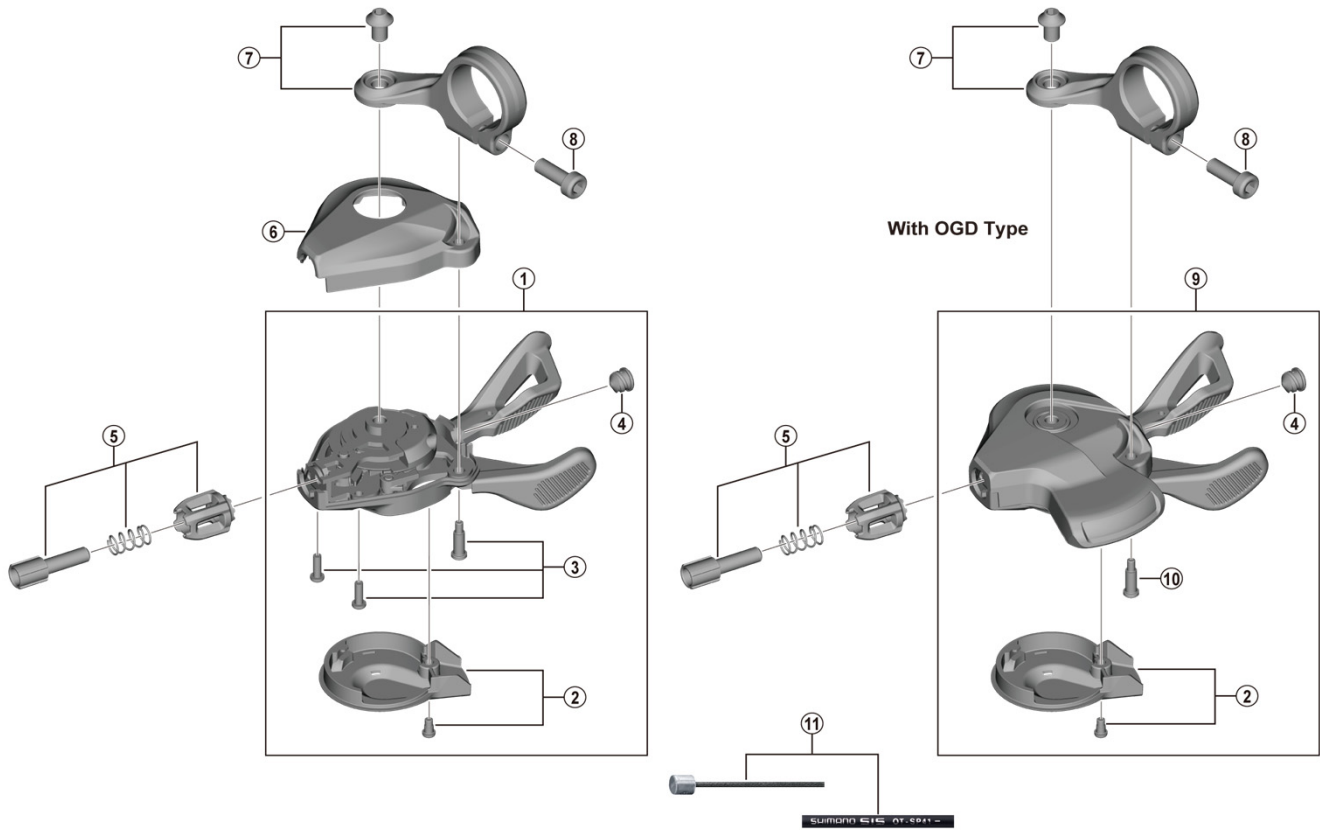

DEORE Shifting Lever SL-M6100 (1x12-speed)

For Right Hand

SL-M7100

ITEM NO.	SHIMANO CODE NO.	DESCRIPTION	INTERCHANGEABILITY	
1	Y0L098010	R.H. Shifting Lever Unit	B	
2	Y0L098020	R.H. Main Lever Cover & Fixing Screw	B	
3	Y0L098030	R.H. Base Cover Fixing Screw Unit	B	
4	Y6CD33000	Inner Hole Cap	A	
5	Y03K98030	R.H. Cable Adjustment Barrel Unit	A	
6	Y0L001000	R.H. Base Cover	B	
7	Y0GV98040	R.H. Bracket Unit	A	
8	Y6T842000	Clamp Screw (M5 x 13.5)	B	
9	Y0L098040	R.H. Shifting Lever Unit for With OGD Type		
10	Y0L010000	M2.5 Screw	B	
11	Y60198090	OT-SP41 OPTISLICK shift cable sets (Black) • Sealed outer caps, plastic (9 pcs.) • Sealed outer cap nose (1 pc.) • Rubber shield (1 pc.) • Inner end caps (2 pcs.)	A	
	Y60198091	OT-SP41 OPTISLICK shift cable sets (White) • Sealed outer caps, plastic (9 pcs.) • Sealed outer cap nose (1 pc.) • Rubber shield (1 pc.) • Inner end caps (2 pcs.)	A	

A: Same parts.

B: Parts are usable, but differ in materials, appearance, finish, size, etc.

Absence of mark indicates non-interchangeability.

Specifications are subject to change without notice.

May-2020-4755