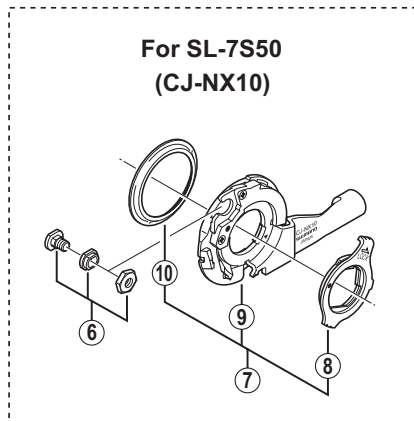

# NEXUS Rapidfire Plus Lever SL-7S50

ITEM NO.	SHIMANO CODE NO.	DESCRIPTION	INTERCHANGEABILITY		
			SL-5503	SL-5500	SL-5550
1	Y6WV98010	Indicator Unit (Silver)			
	Y6WV98020	Indicator Unit (Black)			
2	Y61W98030	Cable Adjusting Bolt Unit	A	A	A
3	Y6CD33000	Inner Hole Cap	A	A	A
4	Y6WV98050	Main Lever Cover & Fixing Screw	B	B	B
5	Y6TE46000	Clamp Bolt (M6 x 17.8)	B	B	A
6	Y74Y98030	Inner Cable Fixing Bolt Unit	A	A	A
7	Y74Y98050	CJ-NX10 Cassette Joint Unit			
8	Y33Z98020	Cassette Joint Fixing Ring	A	A	A
9	Y74Y93100	CJ-NX10 Cassette Joint			
10	Y74Y18000	Driver Cap	A	A	A
11	Y74Y98100	CJ-NX40 Cassette Joint Unit			
12	Y74Y98090	CJ-NX40 Cassette Joint			
13	Y74Y98160	Outer Casing Holder Unit			

A: Same parts.

B: Parts are usable, but differ in materials, appearance, finish, size, etc.

Absence of mark indicates non-interchangeability.

Oct.-2012-3352  
© Shimano Inc. I

Specifications are subject to change without notice.