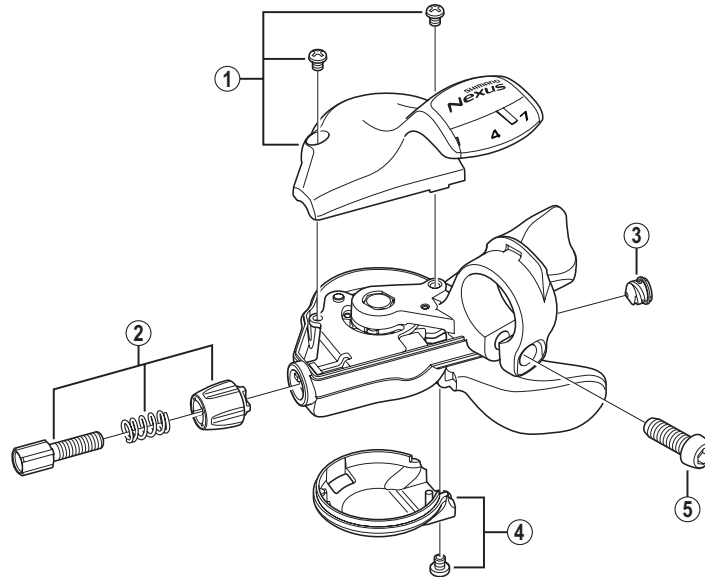

# NEXUS Rapidfire Plus Lever SL-7S50

ITEM NO.	SHIMANO CODE NO.	DESCRIPTION	INTERCHANGEABILITY		
			SL-5503	SL-5500	SL-5550
1	Y6WV98010	Indicator Unit (Silver)			
	Y6WV98020	Indicator Unit (Black)			
2	Y61W98030	Cable Adjusting Bolt Unit	A	A	A
3	Y6CD33000	Inner Hole Cap	A	A	A
4	Y6WV98050	Main Lever Cover & Fixing Screw	B	B	B
5	Y6TE46000	Clamp Bolt (M6 x 17.8)	B	B	A
6	Y74Y98030	Inner Cable Fixing Bolt Unit	A	A	A
7	Y74Y98050	CJ-NX10 Cassette Joint Unit			
8	Y33Z98020	Cassette Joint Fixing Ring	A	A	A
9	Y74Y93100	CJ-NX10 Cassette Joint			
10	Y74Y18000	Driver Cap	A	A	A
11	Y74Y98100	CJ-NX40 Cassette Joint Unit			
12	Y74Y98090	CJ-NX40 Cassette Joint			
13	Y74Y98160	Outer Casing Holder Unit			

A: Same parts.

B: Parts are usable, but differ in materials, appearance, finish, size, etc.

Absence of mark indicates non-interchangeability.

Oct.-2012-3352  
© Shimano Inc. I

Specifications are subject to change without notice.