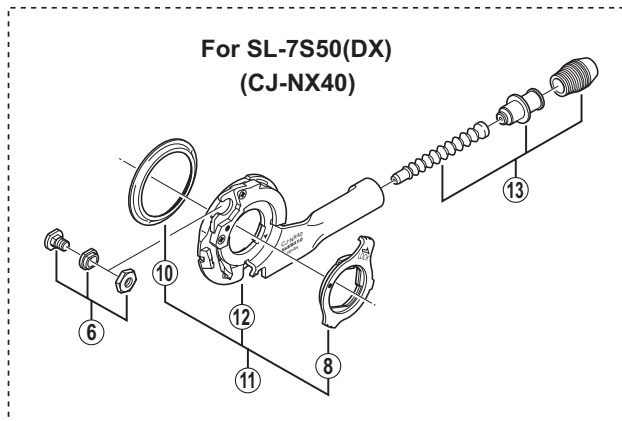

# NEXUS Rapidfire Plus Lever SL-7S50

ITEM NO.	SHIMANO CODE NO.	DESCRIPTION	INTERCHANGEABILITY		
			SL-5503	SL-5500	SL-5550
1	Y6WV98010	Indicator Unit (Silver)			
	Y6WV98020	Indicator Unit (Black)			
2	Y61W98030	Cable Adjusting Bolt Unit	A	A	A
3	Y6CD33000	Inner Hole Cap	A	A	A
4	Y6WV98050	Main Lever Cover & Fixing Screw	B	B	B
5	Y6TE46000	Clamp Bolt (M6 x 17.8)	B	B	A
6	Y74Y98030	Inner Cable Fixing Bolt Unit	A	A	A
7	Y74Y98050	CJ-NX10 Cassette Joint Unit			
8	Y33Z98020	Cassette Joint Fixing Ring	A	A	A
9	Y74Y93100	CJ-NX10 Cassette Joint			
10	Y74Y18000	Driver Cap	A	A	A
11	Y74Y98100	CJ-NX40 Cassette Joint Unit			
12	Y74Y98090	CJ-NX40 Cassette Joint			
13	Y74Y98160	Outer Casing Holder Unit			

A: Same parts.

B: Parts are usable, but differ in materials, appearance, finish, size, etc.

Absence of mark indicates non-interchangeability.

Oct.-2012-3352  
© Shimano Inc. I

Specifications are subject to change without notice.