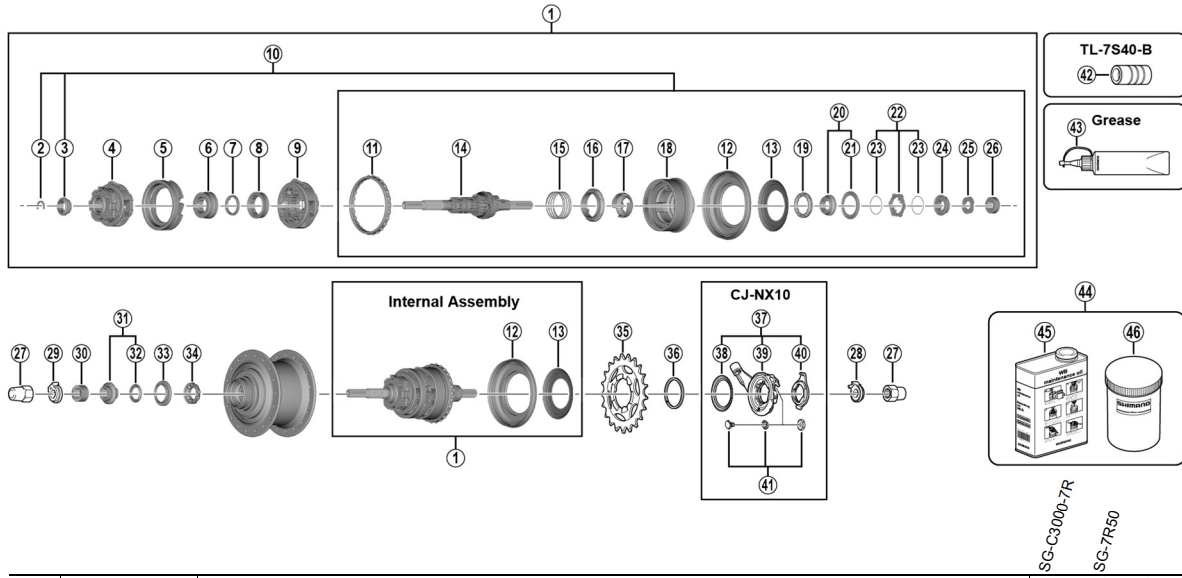

NEXUS 7-Speed Internal Hub SG-C3001-7D

ITEM NO.	SHIMANO CODE NO.	DESCRIPTION	INTERCHANGEABILITY	
			A	A
1	Y3EW98010	Internal Assembly (Axle Length 187 mm)		
2	Y30807000	Stop Ring for Carrier Guide 2	A	A
3	Y33E03000	Carrier Guide 2	A	A
4	Y3EW98020	Carrier Unit 2		
5	Y38P98040	Ring Gear Unit 2	A	A
6	Y3EV09000	Sun Gear 3		
7	Y38R11000	Sun Gear Guide Ring 2	A	A
8	Y3EV08000	Sun Gear 2		
9	Y38P98050	Carrier Unit 1	A	A
10	Y3EW98030	Carrier Guide 2 / Axle & Driver Unit (Axle Length 187 mm)		
11	Y33091800	Ball Retainer M (3/16" x 26)	A	A
12	Y35C07000	Right Hand Dust Cap B	A	A
13	Y33Z26000	Right Hand Dust Cap C	A	A
14	Y3EW98040	Axle Unit (Axle Length 187 mm)		
15	Y33024000	Return Spring A	A	A
16	Y33Z10000	Gear Shifting Cam	A	A
17	Y3EV02000	Feed Cam		
18	Y35D98120	Driver Unit	A	A
19	Y33091600	Ball Retainer F (3/16" x 12)	A	A
20	Y39098160	Right Hand Cone w/Seal	A	A
21	Y35K07000	Right Hand Cone Seal	A	A
22	Y33F98040	Driver Plate w/Seal	A	A
23	Y33012000	Driver Plate Seal	A	A
24	Y33E98120	Lock Washer	A	A
25	Y33Z08000	Stop Washer	A	A
26	Y3EW05000	Right Hand Lock Nut		
27	Y31414010	Cap Nut (3/8")	A	A
	Y33Z20500	Non-turn Washer 5R (Yellow)	A	A
28	Y33M39600	Non-turn Washer 6R (Silver)	A	A
	Y33M39700	Non-turn Washer 7R (Black)	A	A
	Y33M39510	Non-turn Washer 5L (Brown)	A	A
29	Y33M39610	Non-turn Washer 6L (White)	A	A
	Y33M39710	Non-turn Washer 7L (Gray)	A	A
30	Y35Z19000	Left Hand Serated Lock Nut (10.7 mm)		
31	Y31L98040	Left Hand Cone w/Dust Cap & Seal Ring		
32	Y37710000	Seal Ring		
33	Y32T08100	Left Hand Inner Dust Cap		
34	Y36U98030	Ball Retainer (7/32" x 9)		
	Y32203220	Sprocket Wheel 16T (Silver)	A	A
	Y32203420	Sprocket Wheel 18T (Silver)	A	A
	Y32203520	Sprocket Wheel 19T (Silver)	A	A
35	Y32203620	Sprocket Wheel 20T (Silver)	A	A
	Y33060000	Sprocket Wheel 21T (Silver)	A	A
	Y33060100	Sprocket Wheel 22T (Silver)	A	A
	Y33060200	Sprocket Wheel 23T (Silver)	A	A
36	Y32120100	Snap Ring C	A	A
37	Y74Y98050	CJ-NX10 Cassette Joint Unit	A	A
38	Y74Y18000	Driver Cap	A	A
39	Y74Y93100	CJ-NX10 Cassette Joint	A	A
40	Y33Z98020	Cassette Joint Fixing Ring	A	A
41	Y74Y98060	Inner Cable Fixing Bolt Unit	A	A
42	Y30889000	TL-7S40-B Right Hand Cone Tool	A	A
43	Y04120800	Internal Hub Grease (Net. 100g)	A	A
44	Y00298010	WB maintenance oil set	A	A
45	Y00201000	WB maintenance oil (1L)	A	A
46	Y00201100	Bottle	A	A
-	Y35D08000	Right Hand Hub Cup		