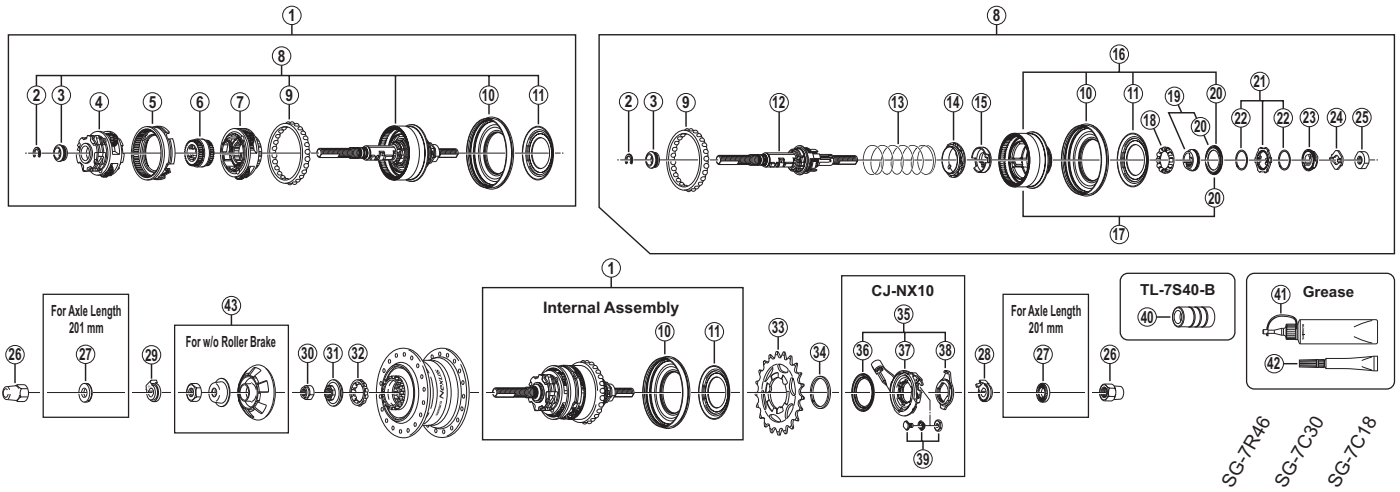

NEXUS 7-Speed Internal Hub SG-7R50

ITEM NO.	SHIMANO CODE NO.	DESCRIPTION	INTERCHANGE-ABILITY
1	Y35D98070	Internal Assembly (Axle Length 182 mm)	A
	Y35D98080	Internal Assembly (Axle Length 201 mm)	A
2	Y30807000	Stop Ring for Carrier Guide 2	A
3	Y33E03000	Carrier Guide 2	A
4	Y33E98070	Carrier Unit 2	A
5	Y30898040	Ring Gear Unit 2	A
6	Y33F98060	Sun Gear Unit 2 & 3	A A A
7	Y33098060	Carrier Unit 1	A A A
8	Y35D98090	Carrier guide 2 / Axle & Driver Unit (Axle Length 182 mm)	A
	Y35D98100	Carrier guide 2 / Axle & Driver Unit (Axle Length 201 mm)	A
9	Y33091800	Ball Retainer M (3/16" x 26)	A
10	Y35C07000	Right Hand Dust Cap B	A
11	Y33Z26000	Right Hand Dust Cap C	A A A
12	Y34L98050	Axle Unit (Axle Length 182 mm)	A
	Y34L98060	Axle Unit (Axle Length 201 mm)	A
13	Y33024000	Return Spring A	A A A
14	Y33Z10000	Gear Shifting Cam	A A A
15	Y33Z11000	Feed Cam	A A A
16	Y35D98110	Driver Unit w/Right Hand Dust Cap B, C & Right Hand Cone Seal	A
17	Y35D98120	Driver Unit w/Right Hand Cone Seal	A
18	Y33091600	Ball Retainer F (3/16" x 12)	A A A
19	Y35K98100	Right Hand Cone w/Seal	A A A
20	Y35K07000	Right Hand Cone Seal	A A A
21	Y33F98040	Driver Plate w/Seal	A A A
22	Y33012000	Driver Plate Seal	A A A
23	Y33E98120	Lock Washer	A A A
24	Y33Z08000	Stop Washer	A A A
25	Y30803020	Right Hand Lock Nut (6 mm)	A
26	Y31414010	Cap Nut (3/8")	A A A
27	Y22006040	Washer (3.2 mm) for Axle Length 201 mm	A
	Y33Z20500	Non-turn Washer 5R (Yellow)	A A A
28	Y33M39600	Non-turn Washer 6R (Silver)	A A A
	Y33M39700	Non-turn Washer 7R (Black)	A A A
	Y33M39510	Non-turn Washer 5L (Brown)	A A A
29	Y33M39610	Non-turn Washer 6L (White)	A A A
	Y33M39710	Non-turn Washer 7L (Gray)	A A A
30	Y31Z06020	Lock Nut for Left Hand Cone	A
31	Y30898070	Left Hand Cone w/Dust Cap	A
32	Y30898080	Ball Retainer I (3/16" x 11)	A
	Y32203220	Sprocket Wheel 16T (Silver)	A A A
	Y32203420	Sprocket Wheel 18T (Silver)	A A A
	Y32203520	Sprocket Wheel 19T (Silver)	A A A
33	Y32203620	Sprocket Wheel 20T (Silver)	A A A
	Y33060000	Sprocket Wheel 21T (Silver)	A A A
	Y33060100	Sprocket Wheel 22T (Silver)	A A A
	Y33060200	Sprocket Wheel 23T (Silver)	A A A
34	Y32120100	Snap Ring C	A A A
35	Y74Y98050	CJ-NX10 Cassette Joint Unit	A A A
36	Y74Y18000	Driver Cap	A A A
37	Y74Y93100	CJ-NX10 Cassette Joint	A A A
38	Y33Z98020	Cassette Joint Fixing Ring	A A A
39	Y74Y98060	Inner Cable Fixing Bolt Unit	A A A
40	Y30889000	TL-7S40-B Right Hand Cone Tool	A A A
41	Y04120800	Internal Hub Grease (Net. 100g)	A A A
	Y04120400	Roller Brake Grease (Net. 100g)	A
42	Y04140020	Roller Brake Grease (Net. 10g)	A
* 43	Y38A98010	Left Hand Dust Cap Unit	A
-	Y35D08000	Right Hand Hub Cup	A