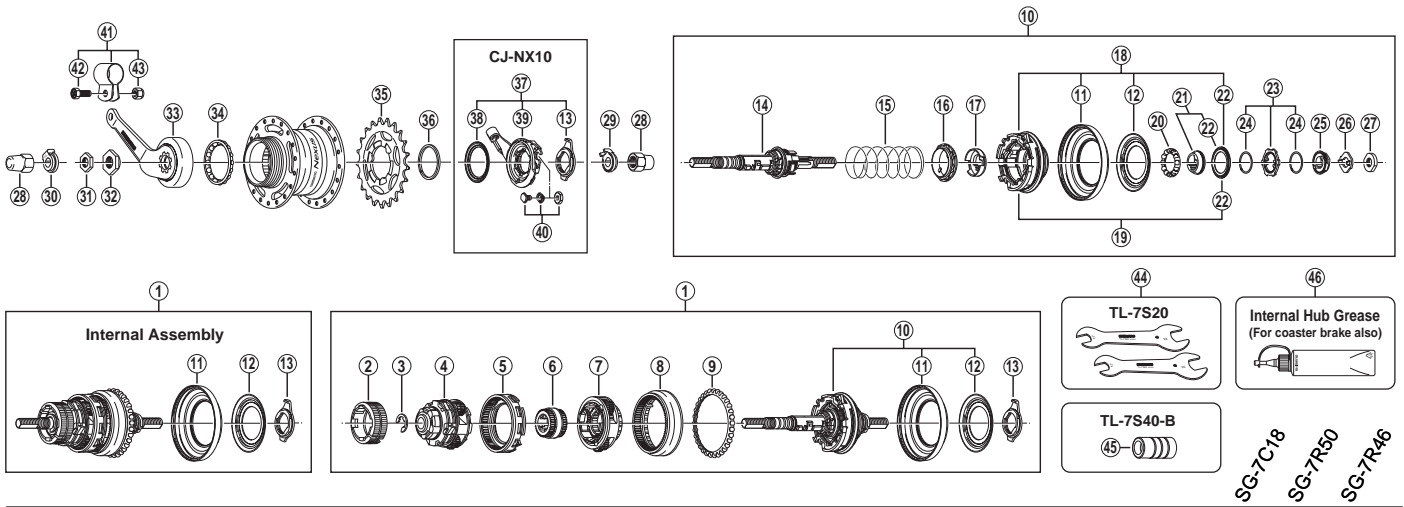

NEXUS 7-Speed Internal Hub w/Coaster Brake SG-7C30

ITEM NO.	SHIMANO CODE NO.	DESCRIPTION	INTERCHANGEABILITY
1	Y35K98010	Internal Assembly (Axle Length 175.5 mm)	A
2	Y35K98020	Brake Shoe Unit	A
3	Y32532000	Stop Ring (ø9 mm)	A
4	Y35K98030	Carrier Unit 2	A
5	Y35K98040	Ring Gear Unit 2	A
6	Y33F98060	Sun Gear Unit 2 & 3	A A A
7	Y33098060	Carrier Unit 1	A A A
8	Y35K98050	Ring Gear Unit 1	A
9	Y33098070	Ball Retainer H (3/16" x 29)	A
10	Y35K98060	Axle & Driver Unit (Axle Length 175.5 mm) w/Right Hand Dust Cap B & C	A
11	Y35K06000	Right Hand Dust Cap B	A
12	Y33Z26000	Right Hand Dust Cap C	A A A
13	Y33Z98020	Cassette Joint Fixing Ring	A A A
14	Y34N98030	Axle Unit (Axle Length 175.5 mm)	A
15	Y33024000	Return Spring A	A A A
16	Y33Z10000	Gear Shifting Cam	A A A
17	Y33Z11000	Feed Cam	A A A
18	Y35K98070	Driver Unit w/Right Hand Dust Cap B, C & Right Hand Cone Seal	A
19	Y35K98080	Driver Unit w/Right Hand Cone Seal	A
20	Y33091600	Ball Retainer F (3/16" x 12)	A A A
21	Y35K98100	Right Hand Cone w/Seal	A A A
22	Y35K07000	Right Hand Cone Seal	A A A
23	Y33F98040	Driver Plate w/Seal	A A A
24	Y33012000	Driver Plate Seal	A A A
25	Y33E98120	Lock Washer	A A A
26	Y33Z08000	Stop Washer	A A A
27	Y33Z07020	Right Hand Lock Nut (3.4 mm)	A
28	Y31414010	Cap Nut (3/8")	A A A
	Y33Z20500	Non-turn Washer 5R (Yellow)	A A A
29	Y33M39600	Non-turn Washer 6R (Silver)	A A A
	Y33M39700	Non-turn Washer 7R (Black)	A A A
	Y33M39510	Non-turn Washer 5L (Brown)	A A A
30	Y33M39610	Non-turn Washer 6L (White)	A A A
	Y33M39710	Non-turn Washer 7L (Gray)	A A A
31	Y32138040	Lock Nut (3.5 mm)	A
32	Y33548110	Stop Nut	A
33	Y38B98010	Brake Arm Unit	A
34	Y33098110	Ball Retainer B (3/16" x 16)	A
	Y32203220	Sprocket Wheel 16T (Silver)	A A A
	Y32203420	Sprocket Wheel 18T (Silver)	A A A
	Y32203520	Sprocket Wheel 19T (Silver)	A A A
35	Y32203620	Sprocket Wheel 20T (Silver)	A A A
	Y33060000	Sprocket Wheel 21T (Silver)	A A A
	Y33060100	Sprocket Wheel 22T (Silver)	A A A
	Y33060200	Sprocket Wheel 23T (Silver)	A A A
36	Y32120100	Snap Ring C	A A A
37	Y74Y98050	CJ-NX10 Cassette Joint Unit	A A A
38	Y74Y18000	Driver Cap	A A A
39	Y74Y93100	CJ-NX10 Cassette Joint	A A A
40	Y74Y98060	Inner Cable Fixing Bolt Unit	A A A
41	Y33F98090	Brake Arm Clip Unit (5/8")	A A A
42	Y75M06000	Clip Screw (M6 x 16)	A A A
43	Y31727200	Clip Nut	A A A
44	Y13098900	TL-7S20 Hub Spanner (17 mm x 22 mm) 2 pcs.	A A A
45	Y30889000	TL-7S40-B Right Hand Cone Tool	A A A
46	Y04120800	Internal Hub Grease (Net. 100g)	A A A