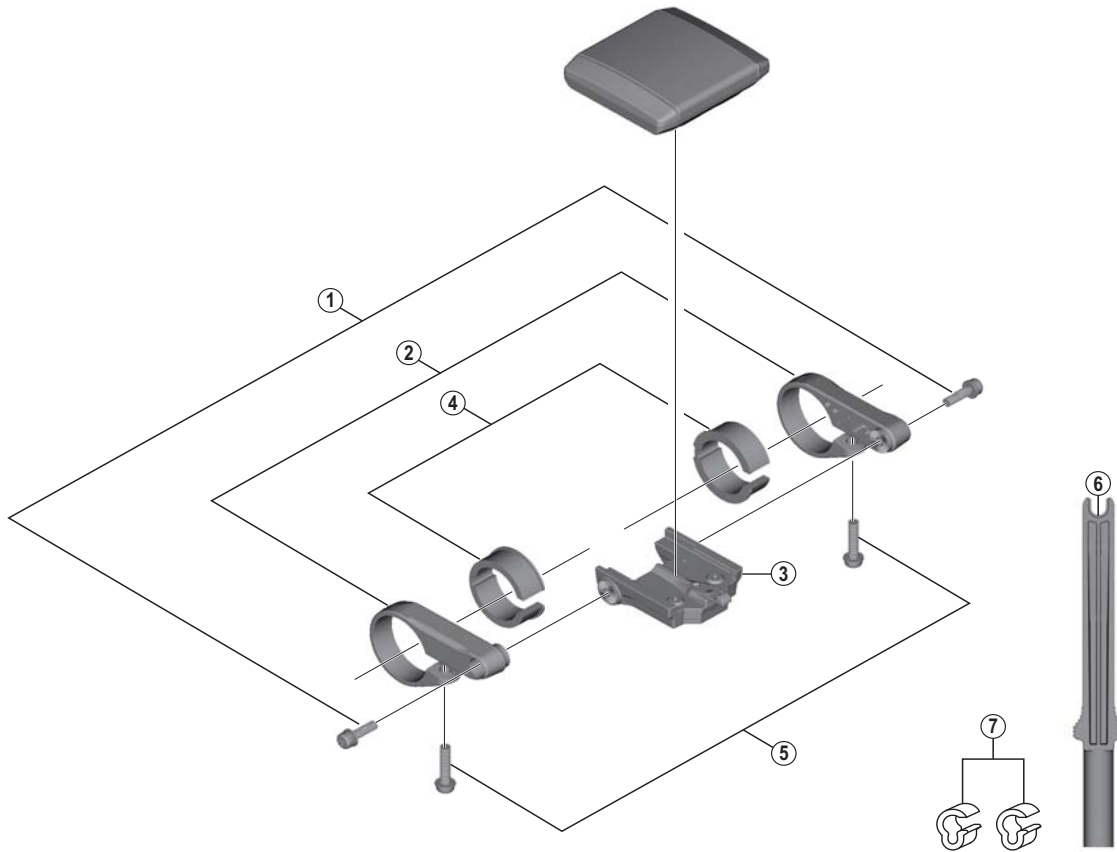

# SC-E6000

SC-E6010

ITEM NO.	SHIMANO CODE NO.	DESCRIPTION	INTERCHANGEABILITY
1	Y70Z98010	Stay Fixing Screw (M4 x 15.5 mm) 2 pcs.	A
2	Y70Z98020	Stay R & Stay L	A
3	Y70H02000	Bracket	B
4	Y70Z98040	Adapter (ø25.4 mm) 2 pcs.	A
5	Y70Z98050	Clamp Screw (M4 x 20 mm) 2 pcs.	A
	Y70Z98010	Clamp Screw (M4 x 15.5 mm) 2 pcs.	A
6	Y6VE16000	TL-EW02 Plug Tool	
7	Y70H98040	Band A (2 pcs.)	