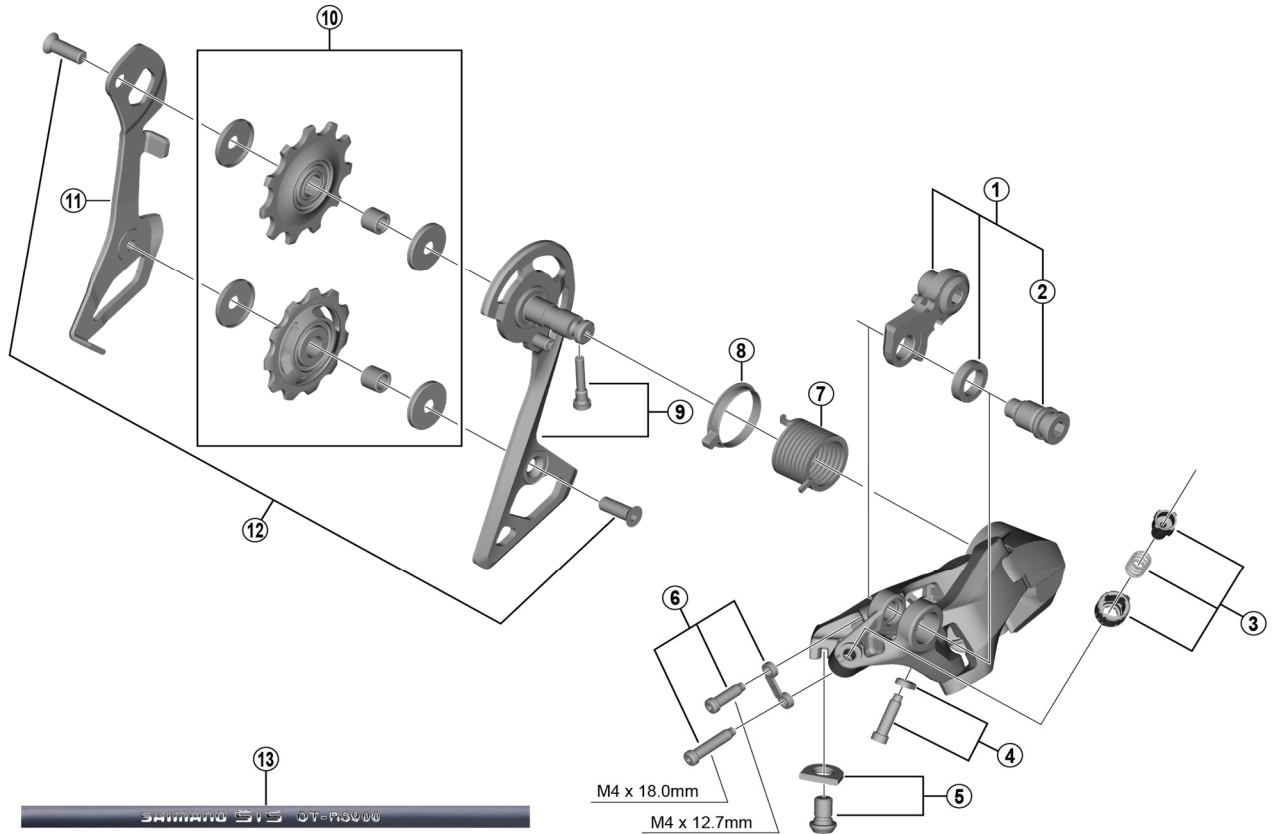

SHIMANO 105 Rear Derailleur (11-speed)  
**RD-R7000-SS** Black / Silver

| ITEM NO. | SHIMANO CODE NO. | DESCRIPTION   |
|----------|------------------|---|
| 1        | Y3F398020        | Bracket Axle Unit (for normal type)   |
| 2        | Y3F358000        | B-Axle 2 (for Direct Mount type)  |
| 3        | Y3F398030        | Cable Adjusting Bolt Unit   |
| 4        | Y5ZR98040        | End Adjusting Bolt (M4 x 15) & Plate  |
| 5        | Y3F398040        | Cable Fixing Bolt & Plate   |
| 6        | Y3E998060        | Stroke Adjusting Bolts & Plate  |
| 7        | Y5PV17000        | P-Tension Spring  |
| 8        | Y5PV24000        | P-Seal Ring   |
| 9        | Y3F398050        | Outer Plate & Fixing Bolt   |
| 10       | Y3F398010        | Tention & Guide Pulley Set  |
| 11       | Y3F306000        | Inner Plate   |
| 12       | Y5V598140        | Pulley Bolt (2 pcs.)  |
| 13       | Y0BM98011        | OT-RS900 (Black) 240 mm x 10 pcs. (with Sealed Outer Cap & Outer Cap with Long Tongue)          |
|          | Y0BM98021        | OT-RS900 (White) 240 mm x 10 pcs. (with Sealed Outer Cap & Outer Cap with Long Tongue)          |
|          | Y0BM98031        | OT-RS900 (Red) 240 mm x 10 pcs. (with Sealed Outer Cap & Outer Cap with Long Tongue)            |
|          | Y0BM98041        | OT-RS900 (High-tech gray) 240 mm x 10 pcs. (with Sealed Outer Cap & Outer Cap with Long Tongue) |

Apr.-2018-4339  
 © Shimano Inc. I

Specifications are subject to change without notice.

**SHIMANO**