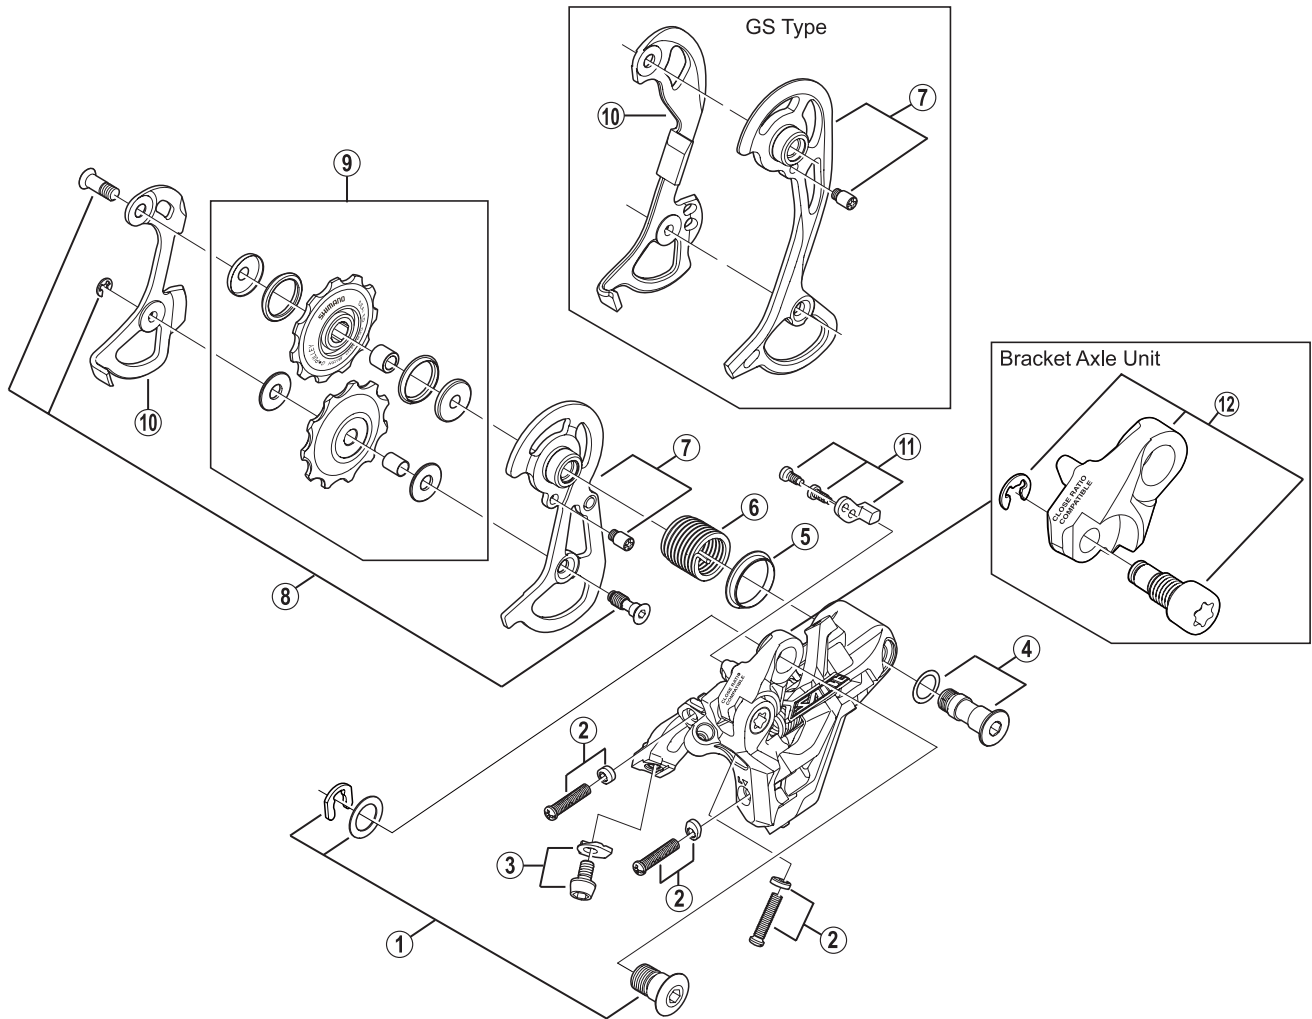

SAINT Rear Derailleur

RD-M810 (SS) Short Cage

RD-M810 (GS) Long Cage

ITEM NO.	SHIMANO CODE NO.	DESCRIPTION	INTERCHANGEABILITY	
			RD-M800	RD-M772
1	Y-5WN98010	B-Axle Assembly		
2	Y-5WN98020	Adjusting Screws (M4 x 18) & Plate		
3	Y-5W7 98030	Cable Fixing Bolt (M5 x 8) & Plate		A
4	Y-5WJ 98040	P-Axle Assembly		
5	Y-5UC 14000	P-Seal Ring	A	A
6	Y-5WN22000	P-Tension Spring		
7	Y-5WN98030	Outer Plate Assembly (SS-Type)		
	Y-5WN98040	Outer Plate Assembly (GS-Type)		
8	Y-5WN98070	Pulley Bolt Unit		
9	Y-5W7 98080	Guide & Tension Pulley Unit		A
10	Y-5V5 08400	Inner Plate (SS-Type)		
	Y-5W7 09100	Inner Plate (GS-Type)		
11	Y-5WN98080	Mode Converter & Bolt Unit		
* 12	Y-5WN98090	Bracket Axle Unit		

A: Same parts.

B: Parts are usable, but differ in materials, appearance, finish, size, etc.

Absence of mark indicates non-interchangeability.

May-2009-2830D
©Shimano Inc.

Specifications are subject to change without notice.