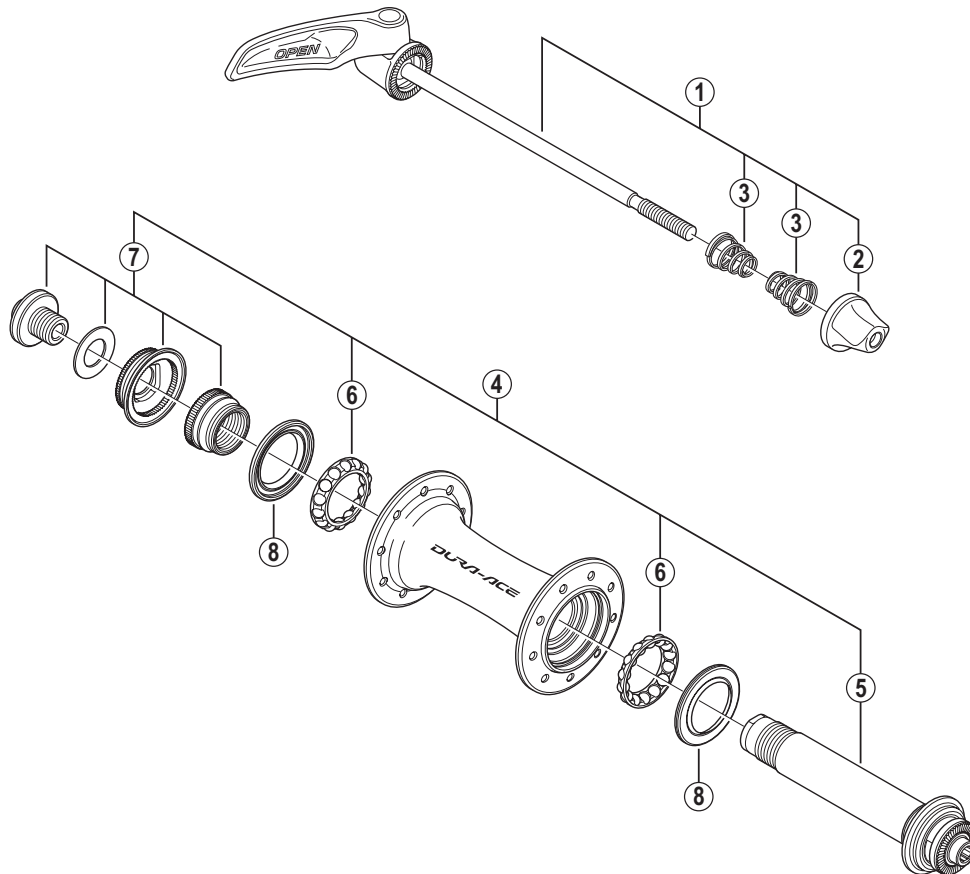

# DURA-ACE Front Hub HB-9000

• Over Lock Nut Dimension: 100 mm (3-15/16")

ITEM NO.	SHIMANO CODE NO.	DESCRIPTION	INTERCHANGEABILITY
1	Y28E98010	Complete Quick Release 133 mm (5-1/4")	B
2	Y28E98020	Quick Release Nut	B
3	Y23321000	Volute Spring	A
4	Y28E98030	Complete Hub Axle	B
5	Y28E98040	Hub Axle Unit	
6	Y4BN98030	Ball Retainer (5/32")	A
7	Y28E98050	Left Hand Lock Bolt Unit	
8	Y4EF27000	Seal Ring	A

A: Same parts.

B: Parts are usable, but differ in materials, appearance, finish, size, etc.

Absence of mark indicates non-interchangeability.

HB-7900

Jul.-2012-3328  
© Shimano Inc. I

Specifications are subject to change without notice.