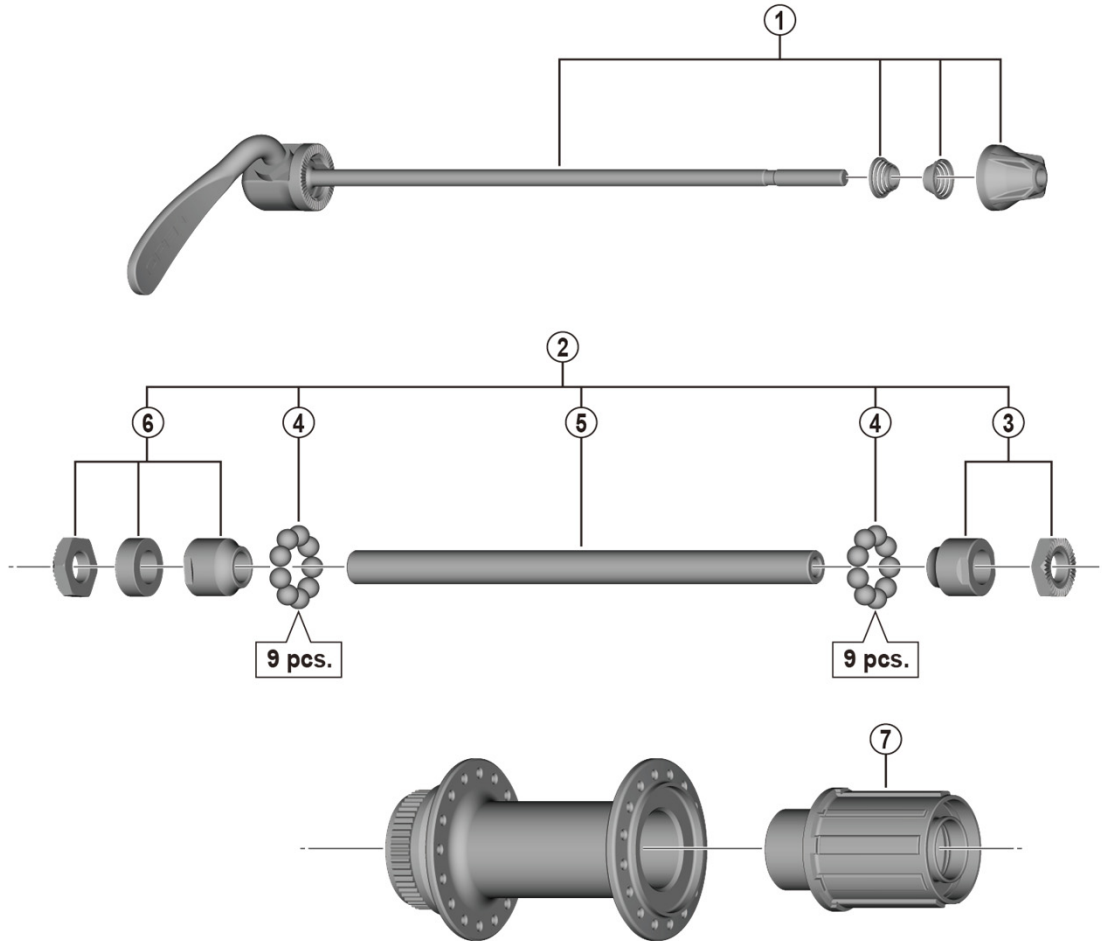

Freehub (8/9/10-speed)
FH-MT200-B For Disc Brake

• Over Lock Nut Dimension: 141 mm

ITEM NO.	SHIMANO CODE NO.	DESCRIPTION	INTERCHANGEABILITY	
1	Y3F998010	Complete Quick Release 172 mm (6-25/32")		
	Y3F998020	Complete Quick Release 176 mm (6-15/16")		
2	Y3F998030	Complete Hub Axle		
3	Y3E698020	Right Hand Lock Nut Unit for Quick Release Type	A	
4	Y34T98030	Steel Ball (1/4") 18 pcs.	A	
5	Y3F904000	HUB AXLE (QR TYPE)		
6	Y30V98030	Left Hand Lock Nut Unit	A	
7	Y3E698040	Freewheel Body Unit	A	

A: Same parts.

B: Parts are usable, but differ in materials, appearance, finish, size, etc.

Absence of mark indicates non-interchangeability.

Specifications are subject to change without notice.

FH-TX505

Jan.-2018-4357