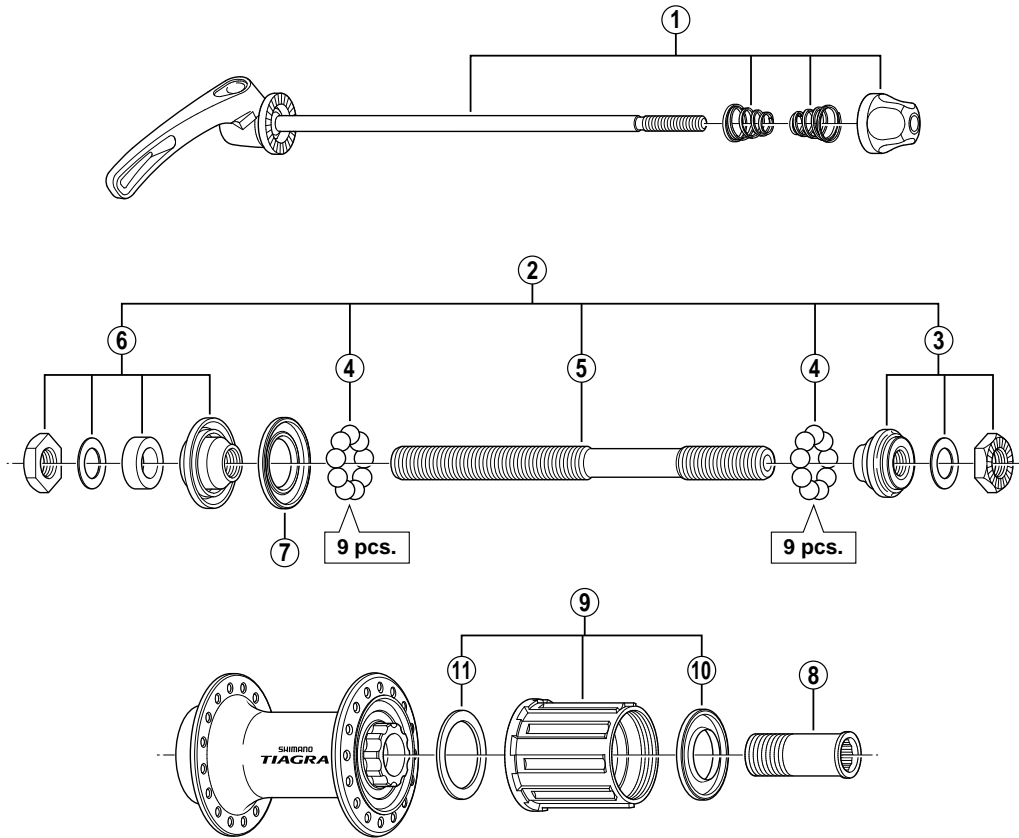

TIAGRA Freehub FH-4500 8/9-Speed

• Over Lock Nut Dimension: 130 mm (5-1/8")

ITEM NO.	SHIMANO CODE NO.	DESCRIPTION	INTERCHANGEABILITY		
1	Y-3CR98010	Complete Quick Release 163 mm (6-13/32")	B	B	
2	Y-3CR98020	Complete Hub Axle 141 mm (5-9/16")			
3	Y-3CR98030	Right Hand Lock Nut Unit			
4	Y-000 91310	Steel Ball (1/4") 18 pcs.	A	A	A
5	Y-30K 01100	Hub Axle 141 mm (5-9/16")	A	A	
6	Y-3CR98050	Left Hand Lock Nut Unit			
7	Y-3CR09000	Left Hand Seal Ring			A
8	Y-3BL 03000	Body Fixing Bolt	B	A	A
9	Y-3CR98070	Complete Freewheel Body			B
10	Y-3CR08000	Right Hand Seal Ring			A
11	Y-375 04000	Freewheel Body Washer	A	A	A

A: Same parts.

B: Parts are usable, but differ in materials, appearance, finish, size, etc.

Absence of mark indicates non-interchangeability.

FH-4400
FH-2200
FH-M495A

0807-2582A

Specifications are subject to change without notice.

SHIMANO