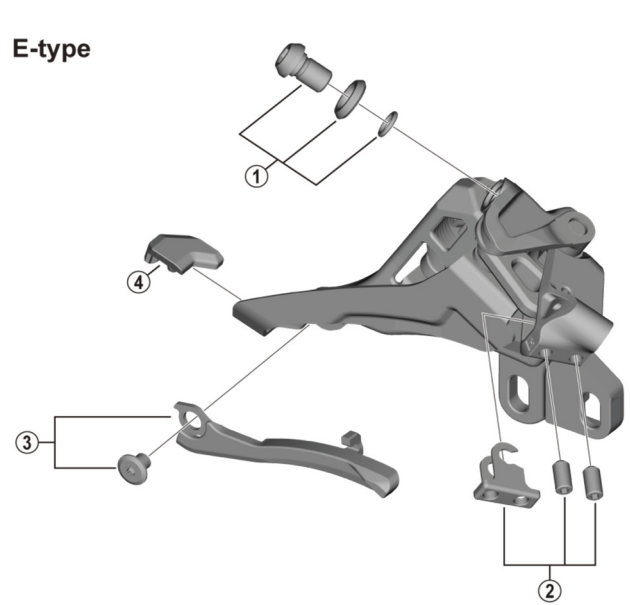

DEORE XT SIDE SWING Front Derailleur FD-M8100 (2x12-speed)

Middle clamp band type

ITEM NO.	SHIMANO CODE NO.	DESCRIPTION	INTERCHANGEABILITY	
1	Y5S898020	Cable Fixing Bolt Unit (M6 x 9.2)	B	
2	Y5R198020	Stroke Adjust Screws (M4 x 8) & Plate	A	
3	Y2CT98020	Chain Catcher Unit	A	
4	Y5RC08000	Rubber Pad B	A	
5	Y5S415000	Clamp Bolt (M6 x 14.5)	B	
6	Y5S207000	Clamp Bolt (M5 x 18.5)	B	

A: Same parts.

B: Parts are usable, but differ in materials, appearance, finish, size, etc.

Absence of mark indicates non-interchangeability.

Specifications are subject to change without notice.

FD-M8100

May-2019-4510