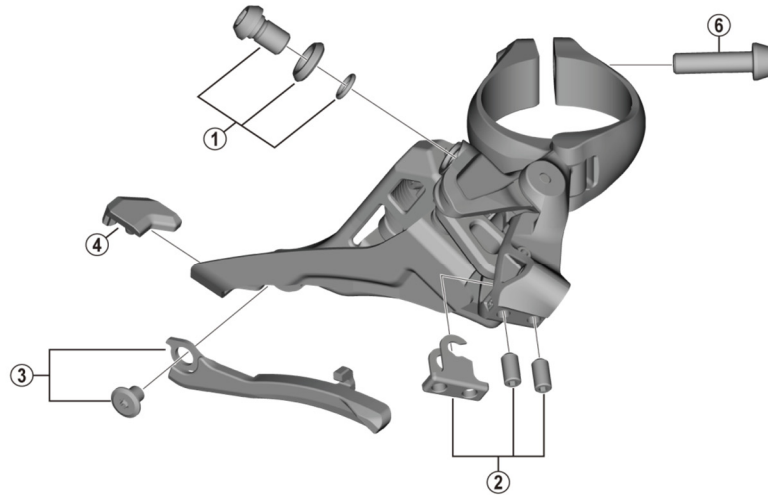

DEORE XT SIDE SWING Front Derailleur FD-M8100 (2x12-speed)

Middle clamp band type

ITEM NO.	SHIMANO CODE NO.	DESCRIPTION	INTERCHANGEABILITY	
1	Y5S898020	Cable Fixing Bolt Unit (M6 x 9.2)	B	
2	Y5R198020	Stroke Adjust Screws (M4 x 8) & Plate	A	
3	Y2CT98020	Chain Catcher Unit	A	
4	Y5RC08000	Rubber Pad B	A	
5	Y5S415000	Clamp Bolt (M6 x 14.5)	B	
6	Y5S207000	Clamp Bolt (M5 x 18.5)	B	

A: Same parts.

B: Parts are usable, but differ in materials, appearance, finish, size, etc.

Absence of mark indicates non-interchangeability.

Specifications are subject to change without notice.

FD-M8100

May-2019-4510