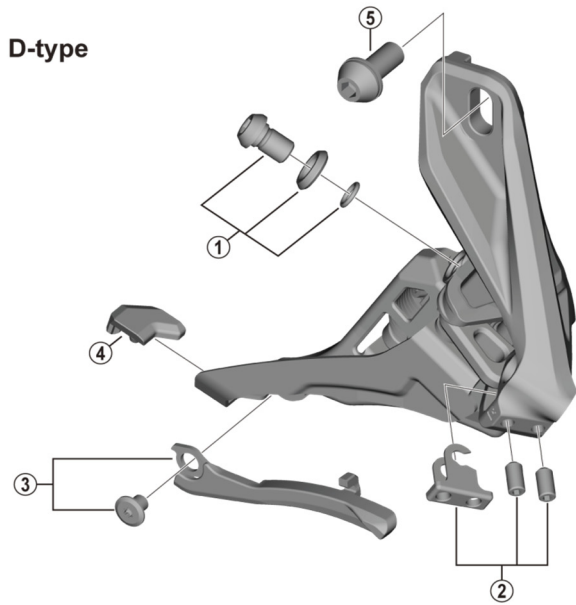

DEORE XT SIDE SWING Front Derailleur FD-M8100 (2x12-speed)

Middle clamp band type

ITEM NO.	SHIMANO CODE NO.	DESCRIPTION	INTERCHANGEABILITY	
1	Y5S898020	Cable Fixing Bolt Unit (M6 x 9.2)	B	
2	Y5R198020	Stroke Adjust Screws (M4 x 8) & Plate	A	
3	Y2CT98020	Chain Catcher Unit	A	
4	Y5RC08000	Rubber Pad B	A	
5	Y5S415000	Clamp Bolt (M6 x 14.5)	B	
6	Y5S207000	Clamp Bolt (M5 x 18.5)	B	

A: Same parts.

B: Parts are usable, but differ in materials, appearance, finish, size, etc.

Absence of mark indicates non-interchangeability.

Specifications are subject to change without notice.

FD-M8100

May-2019-4510