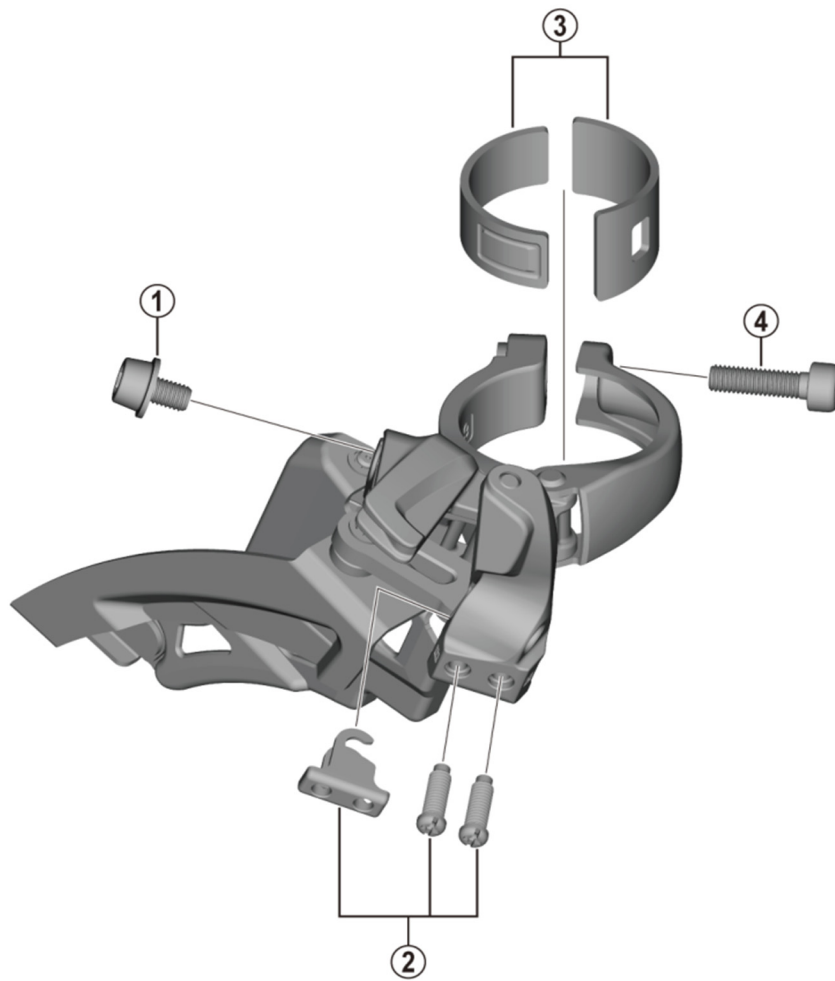

ALIVIO SIDE SWING Front Derailleur
FD-M4000-M (3x9-speed)

ITEM NO.	SHIMANO CODE NO.	DESCRIPTION	INTERCHANGEABILITY		
			FD-M4020-M	FD-M4000-DS	FD-M4000-TS
* 1	Y2CL000M0	Cable Fixing Bolt (M5 x 10.5)	A		
2	Y2CL98020	Stroke Adjust Screws (M4 x 12.7) & Plate	A		
3	Y2B198010	Clamp Band Adapter Unit for S-size / Diameter 28.6 mm	A		
	Y2B198020	Clamp Band Adapter Unit for M-size / Diameter 31.8 mm	A		
4	Y5PC18000	Clamp Bolt (M5 x 18)	A	A	A

A: Same parts.

B: Parts are usable, but differ in materials, appearance, finish, size, etc.

Absence of mark indicates non-interchangeability.

Specifications are subject to change without notice.

Mar.-2019-4343A