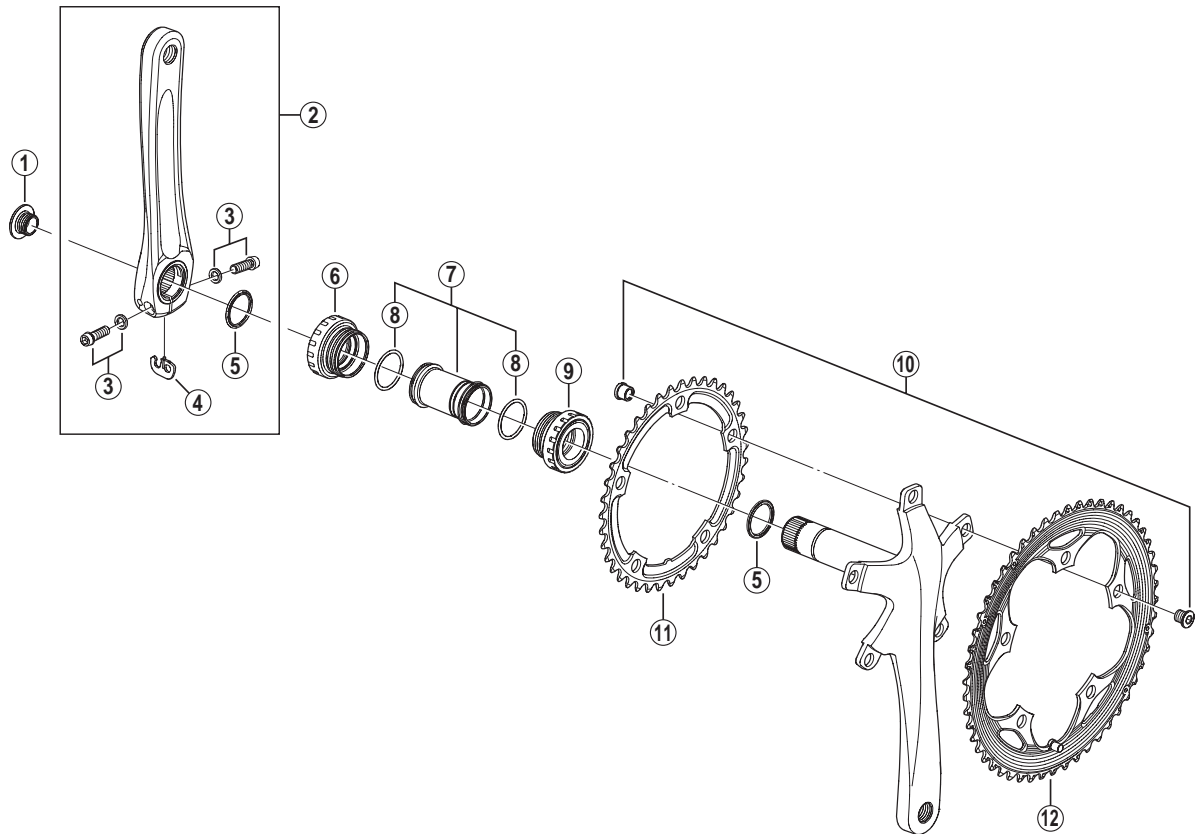

TIAGRA Front Chainwheel FC-4500

• Bolt circle diameter: 130 mm

FC-4503

ITEM NO.	SHIMANO CODE NO.	DESCRIPTION	INTERCHANGEABILITY
1	Y1H614000	Crank Arm Fixing Bolt	A
*	Y1H698010	Left Hand Crank Arm 165 mm	A
* 2	Y1H698020	Left Hand Crank Arm 170 mm	A
*	Y1H698030	Left Hand Crank Arm 175 mm	A
3	Y1KS98030	Clamp Bolt (M6 x 19) & Washer	A
4	Y1GE98050	Plate	A
5	Y1F316000	Ring	A
6	Y1H698040	Left Hand Adapter (B.C.1.37" x 24T) English Thread	A
	Y1H698050	Left Hand Adapter (M36 x 24T) Italian Thread	A
7	Y1H698060	Inner Cover & O-Ring	A
8	Y1TF21000	O-Ring	A
9	Y1H698070	Right Hand Adapter (B.C.1.37" x 24T) English Thread	A
	Y1H698080	Right Hand Adapter (M36 x 24T) Italian Thread	A
10	Y1H698090	Gear Fixing Bolt (M8 x 8.5) & Nut (5 sets)	A
11	Y1H639000	Chainring 39T (Silver)	
12	Y1H698100	Chainring 52T-B (Silver)	

A: Same parts.

B: Parts are usable, but differ in materials, appearance, finish, size, etc.

Absence of mark indicates non-interchangeability.

Apr.-2010-2593B
© Shimano Inc. I

Specifications are subject to change without notice.

SHIMANO