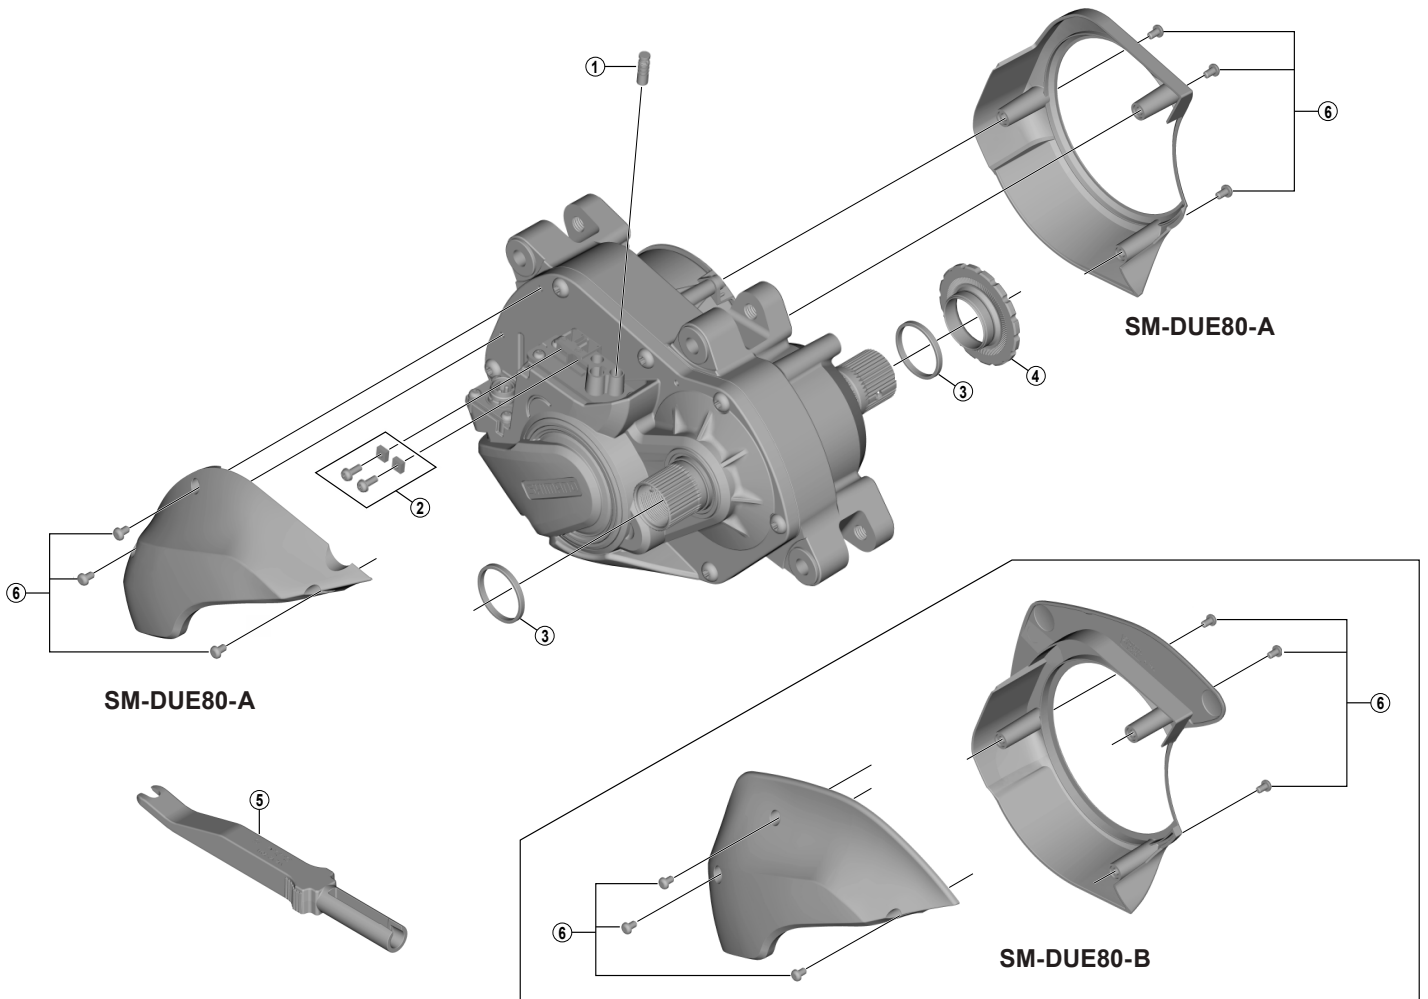

Drive Unit
DU-E8000
SM-DUE80 Drive Unit Cover

ITEM NO.	SHIMANO CODE NO.	DESCRIPTION
1	Y6VE15000	Dummy Plug
2	Y72F98010	Screw (2 pcs.) & Nut (2 pcs.)
3	Y72F00018	SPACER SPINDLE
4	Y72F00002	LOCK RING
5	Y6VE16000	TL-EW02 Plug Tool
6	Y72G98010	Cover Fixing Bolts (6 pcs.)