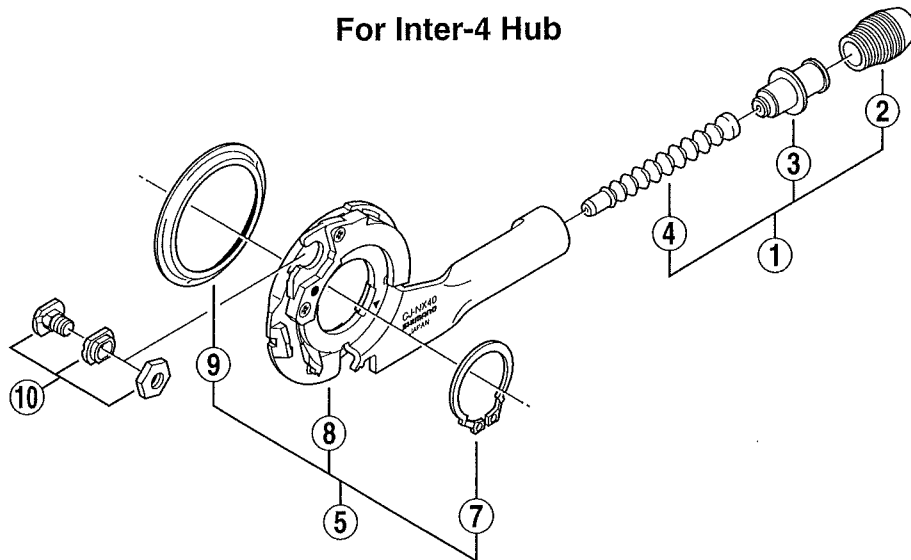

SHIMANO NEXUS Cassette Joint

**CJ-NX40**

For Inter-7 Hub

For Inter-4 Hub

Q'TY	ITEM NO.	SHIMANO CODE NO.	DESCRIPTION
	1	Y-74Y 98080	Outer Casing Holder Unit
	2	Y-74Y 27000	Rubber Cover
	3	Y-74Y 28000	Outer Casing Holder
	4	Y-74Y 30000	Rubber Bellows
	5	Y-74Y 98100	Cassette Joint Unit for Inter-7 Hub
		Y-74Y 98110	Cassette Joint Unit for Inter-4 Hub
	6	Y-33Z 98020	Cassette Joint Fixing Ring
	7	Y-33Y 43000	Cassette Joint Snap Ring (φ 20 mm)
	8	Y-74Y 98090	Cassette Joint
	9	Y-74Y 18000	Driver Cap
	10	Y-74Y 98060	Inner Cable Fixing Bolt Unit