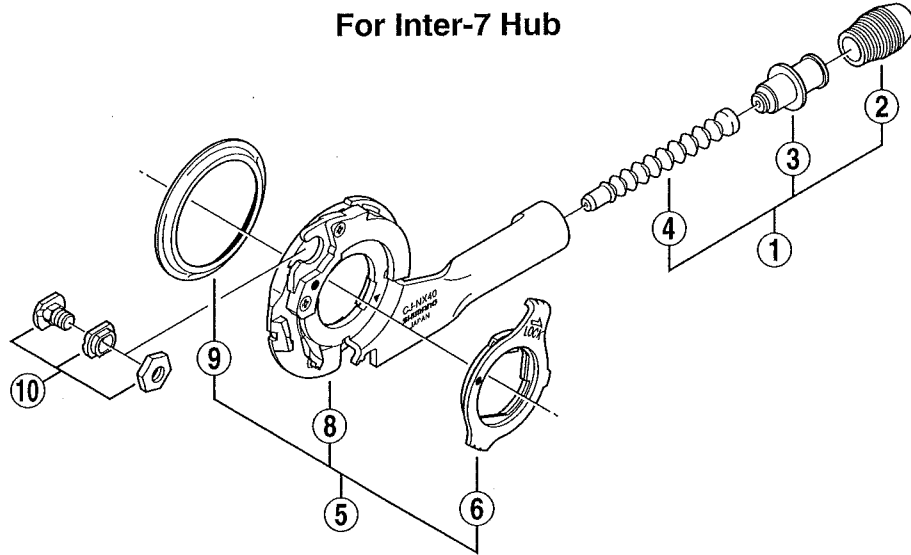

SHIMANO NEXUS Cassette Joint

**CJ-NX40**

For Inter-7 Hub

For Inter-4 Hub

Q'TY	ITEM NO.	SHIMANO CODE NO.	DESCRIPTION
	1	Y-74Y 98080	Outer Casing Holder Unit
	2	Y-74Y 27000	Rubber Cover
	3	Y-74Y 28000	Outer Casing Holder
	4	Y-74Y 30000	Rubber Bellows
	5	Y-74Y 98100	Cassette Joint Unit for Inter-7 Hub
		Y-74Y 98110	Cassette Joint Unit for Inter-4 Hub
	6	Y-33Z 98020	Cassette Joint Fixing Ring
	7	Y-33Y 43000	Cassette Joint Snap Ring (φ 20 mm)
	8	Y-74Y 98090	Cassette Joint
	9	Y-74Y 18000	Driver Cap
	10	Y-74Y 98060	Inner Cable Fixing Bolt Unit