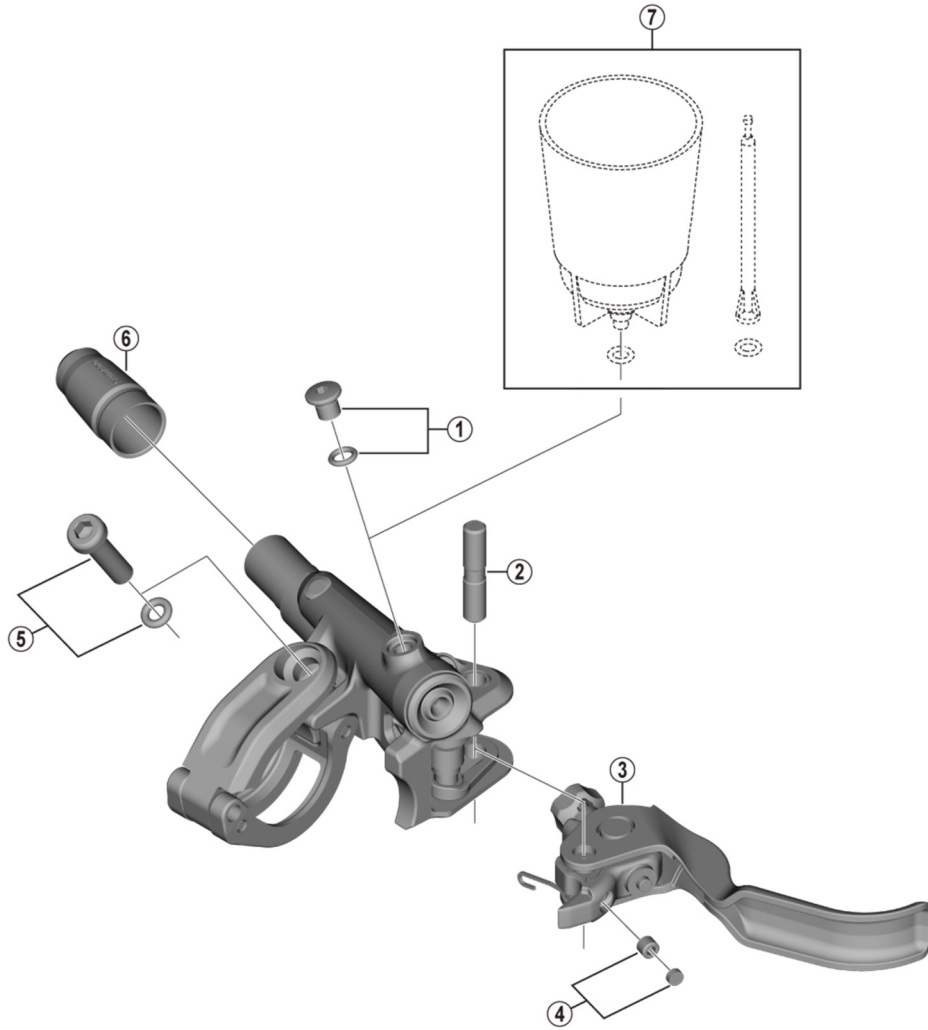

SLX Brake Lever
BL-M7100 For Disc Brake

ITEM NO.	SHIMANO CODE NO.	DESCRIPTION
1	Y8V398010	Bleed Screw (M5 x 4.7) & O-Ring
2	Y8VJ07000	Lever Axle
3	Y2S798010	R.H. Lever Member Unit
	Y2S798020	L.H. Lever Member Unit
4	Y8V398040	Lever Axle Fixing Bolt & Cap
5	Y2RR98030	Clamp Bolt (M5 x 18) & O-Ring
6	Y1XJ16000	Cover
7	ESMDISCBP	Funnel & Oil Stopper