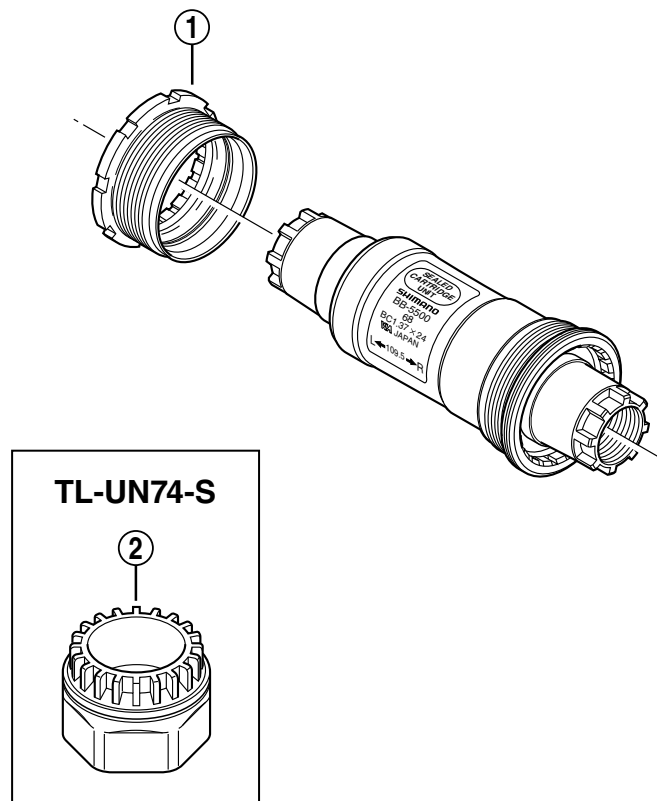

SHIMANO 105 Bottom Bracket Assembly BB-5500

ITEM NO.	SHIMANO CODE NO.	DESCRIPTION
1	1TJ 9801	Left Hand Adapter (B.C.1.37" x 24T) English Thread
	1TJ 9802	Left Hand Adapter (M36 x 24T) Italian Thread
2	130 0907-3	Adapter Removal Tool (TL-UN74-S)