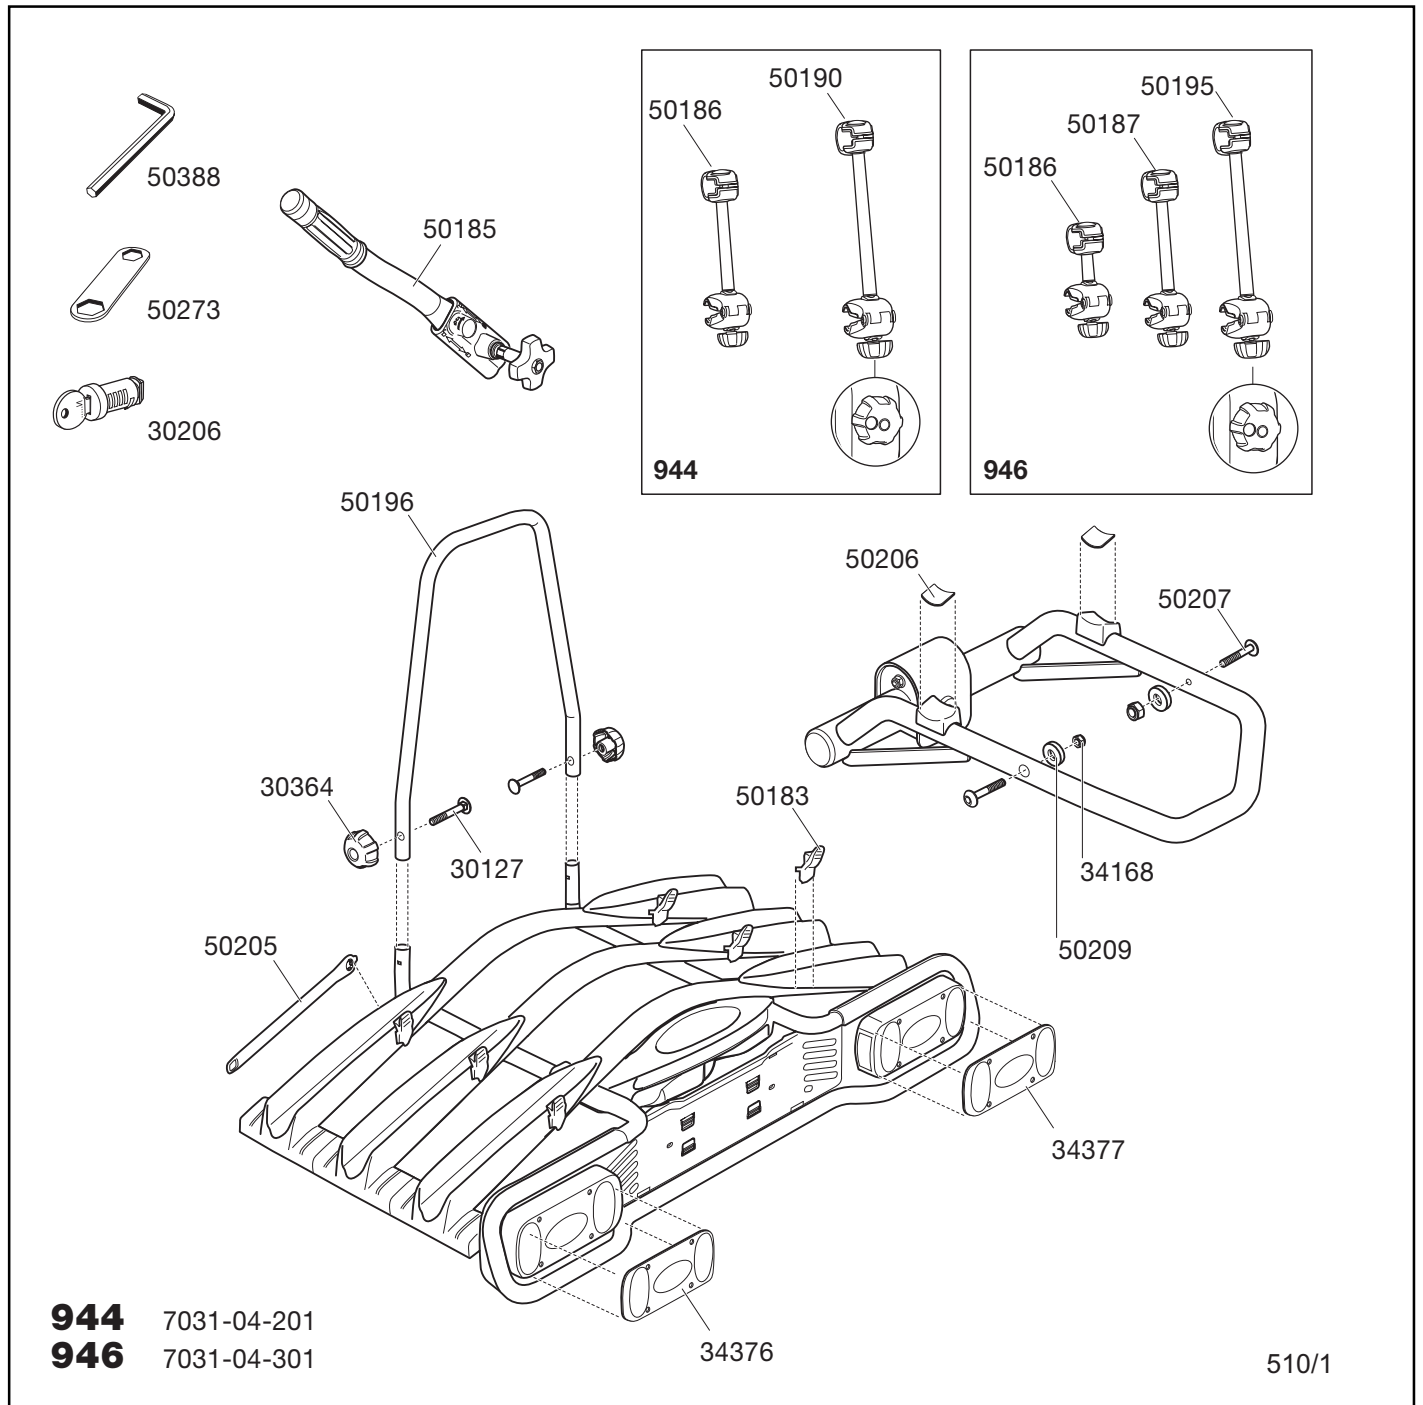

Thule EuroWay 944, 946

Individual packs

Product	EAN	Kg	L/W/H in cm
944	7313020021478	15	106/48/26
946	7313020021492	18	106/66/26

Pallet

Product	Qty/kg	L/W/H in cm
944	8/132	120/100/115
946	4/84	120/80/117