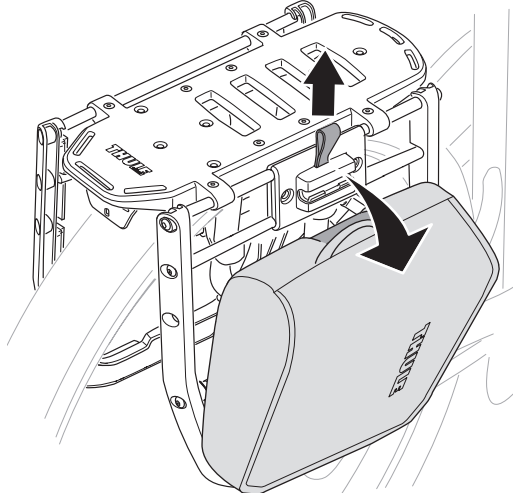

i

A

B

C

Thule Sweden AB

Borggatan 5, 335 73 Hillerstorp, Sweden
info@thule.com | www.thule.com

©Thule Group. All rights reserved.
556xxxxxxx | 2025-05-06 #00

» PART OF THULE GROUP