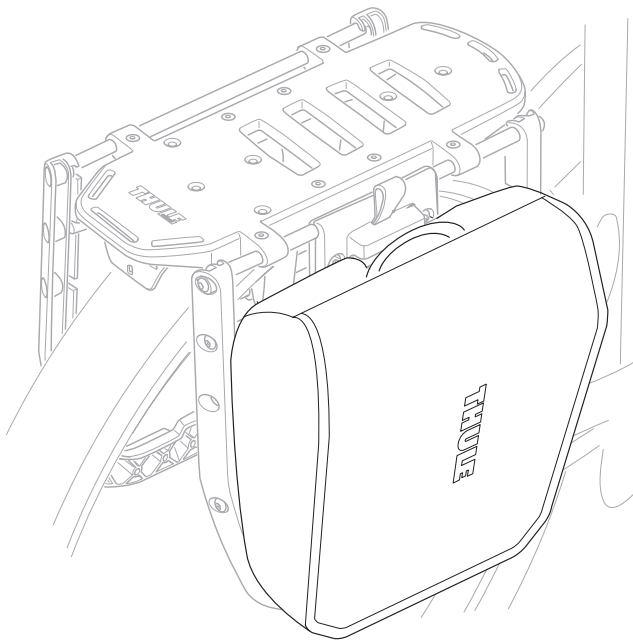

Instructions

Thule bike bags with InLock system

Bring your life
thule.com