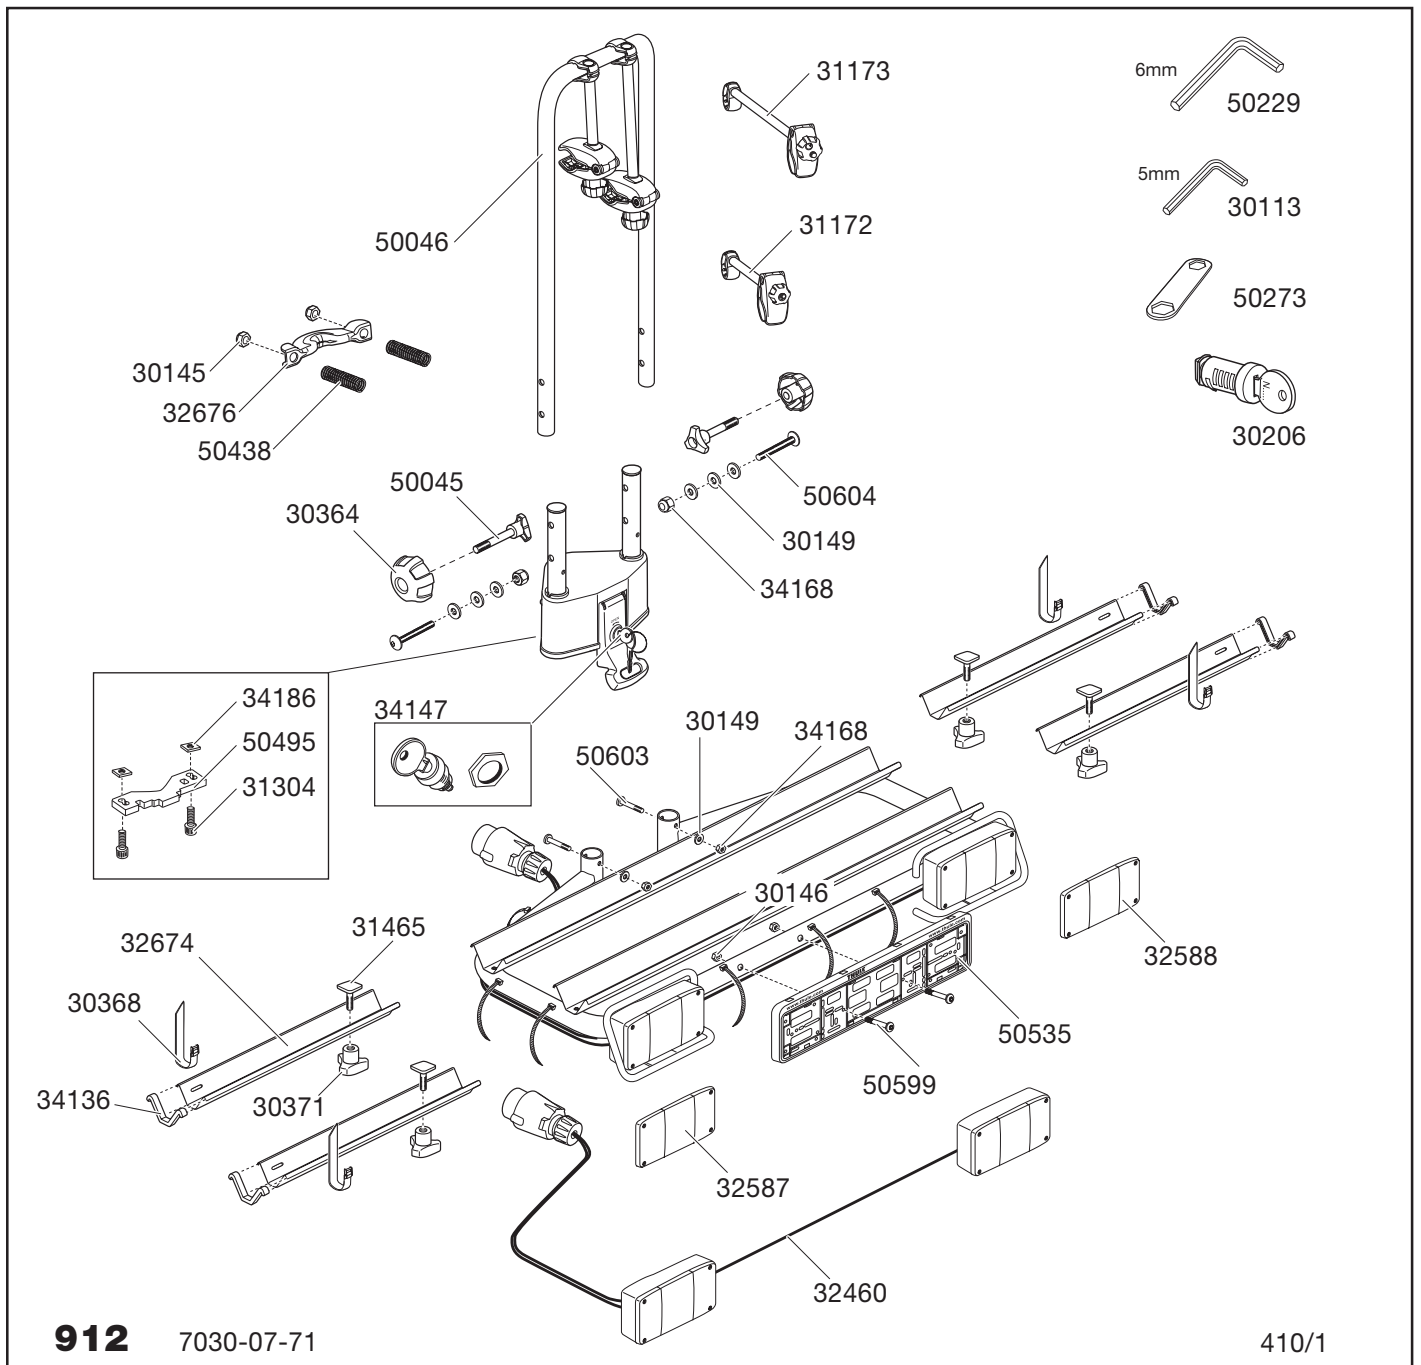

THULE BikeOn 13-pin

912/7030-07-71

5 års garanti
years warranty
Jahre Garantie
ans de garantie

Components:

Telescopic wheel trays with securing straps (for securing the wheels). Arms for securing first and second bike. Number plate holder for an extra rear number plate. Ball coupling with lockable handle. Basic frame with complete lighting for 13-pole connector. Number plate holder for an extra rear number plate.

The outer bike carrier and one of the tilt knobs are lockable.

Materials:

Galvanized sheet steel and steel tubes with visible parts powder coated. Knobs and surfaces in contact with the bikes made of plastic.

Mounting, etc.:

Assemble the product according to enclosed mounting instruction. Mount the product on the car and load the bikes. Required tools are included.

- 5-year warranty.
- Simple, lockable securing to the tow bar.
- Max. load of 35 kg (two bikes).
- Stepless tilting of the products, even when it is carrying bikes, for simple access to the luggage compartment.
- Safe and unique design that makes it very simple to fit the product to and remove it from the tow bar, entirely without tools.
- The product is equipped with complete lighting to the rear, and can accommodate an extra car number plate.
- Lockable frame holder that can handle frames between 22 and 70 mm diameter.
- For carrying two bikes.
- Telescopic wheel holders for adjustment to different bike sizes.
- Approved by TÜV/EURO-BE.
- All frame holders lockable with accessory 526.
- Quick release handle to easily tilt/fold product.

Accessories: Bike frame adapter 982
Lockable knobs twinpack 526

REAR MOUNTS

THULE BikeOn 912 13-pin

Individual packs

Pallet

Product	EAN	Kg	L/W/H in cm
912	7313020012506	14	120/46,4/14,2

Product	Qty/kg	L/W/H in cm
912	14/200	100/120/114