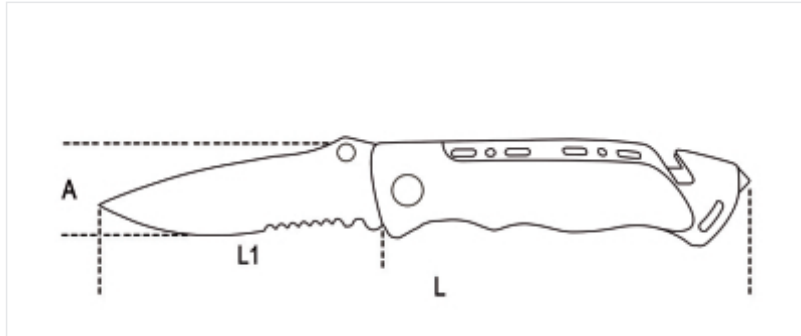

Dimensions

	Art.	L mm	A mm	L1 mm
017780080	1778SOS	205	25	85

Scan the QR Code to access the web tab
Specs, media and documentation in one click.