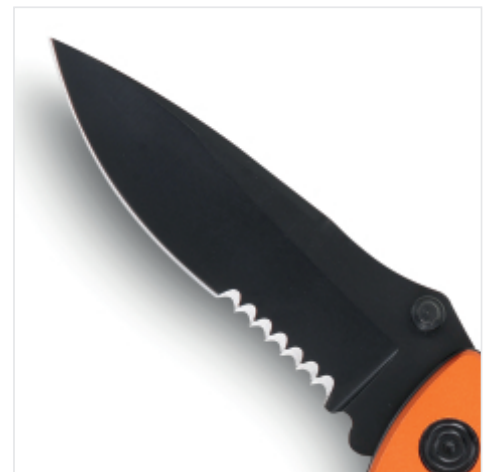

DOUBLE SHARPENING
Blade with smooth front for clean cuts and serrated back for more resistant materials.