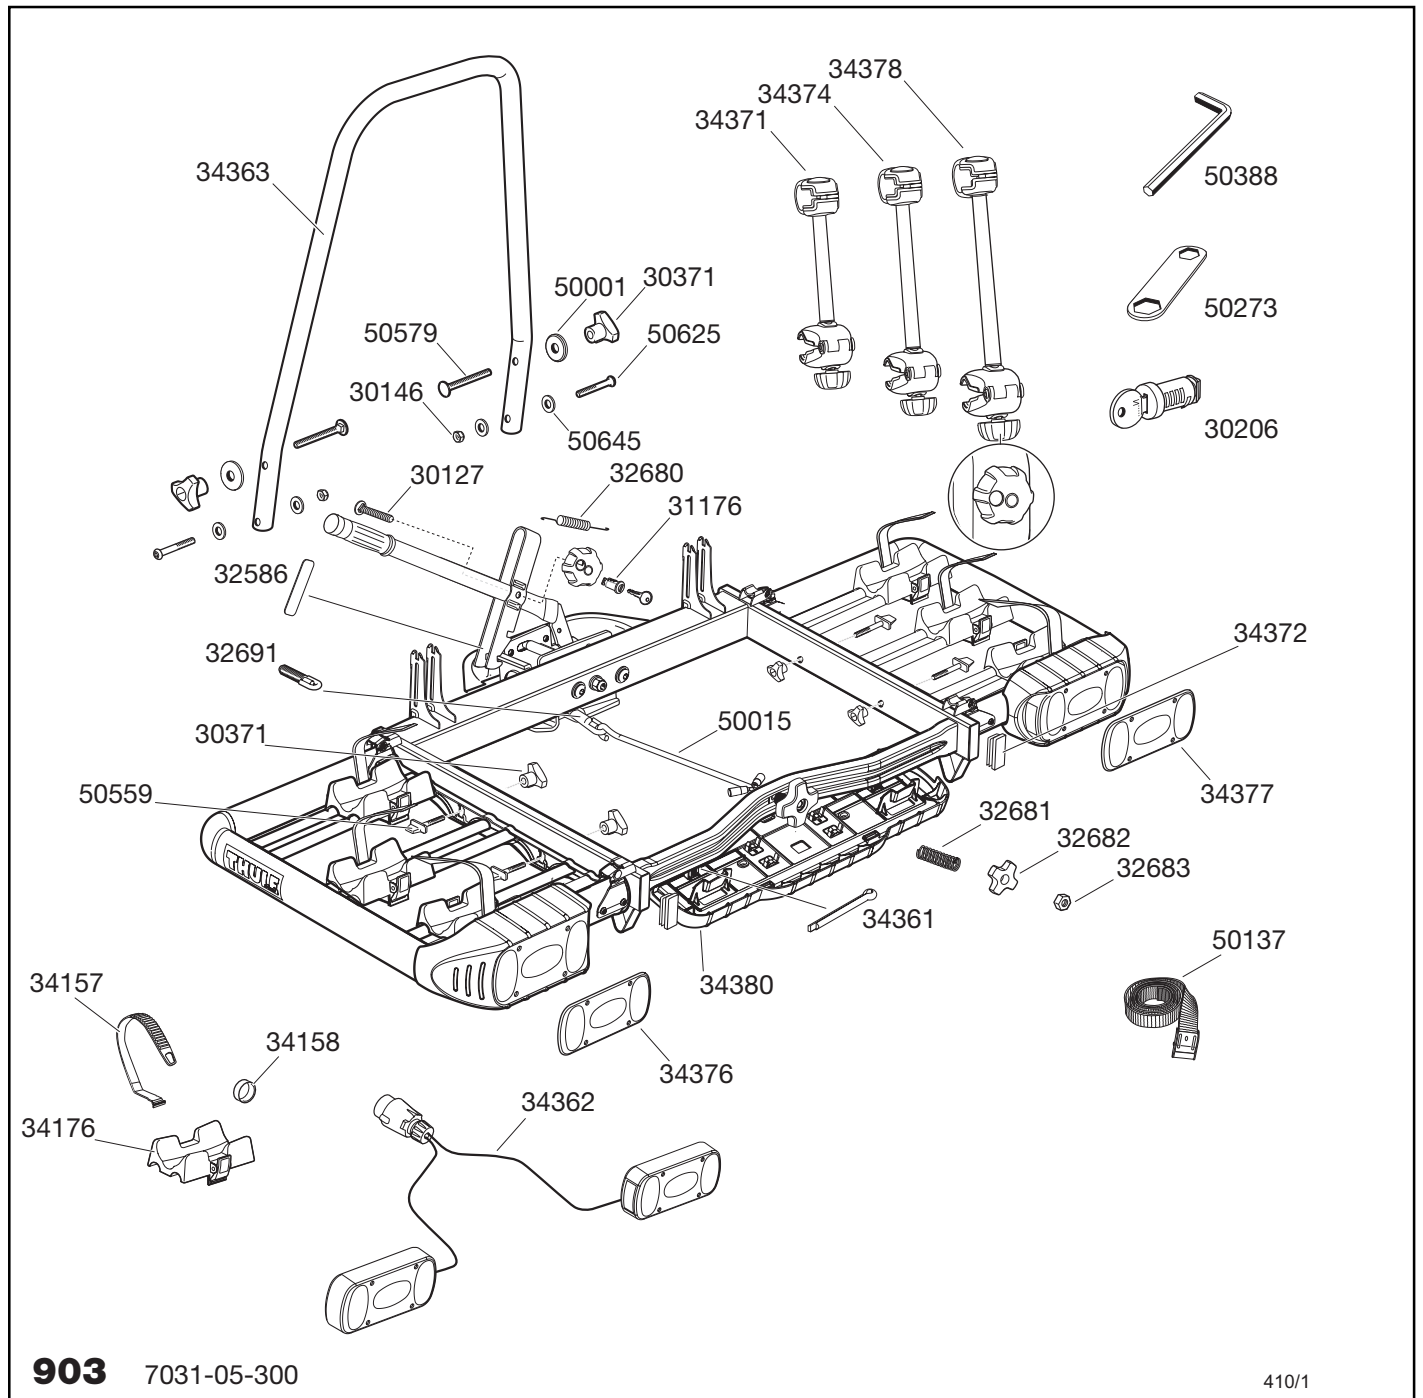

Thule EuroClassic Pro 903

903/7031-05-300

5 års garanti
years warranty
Jahre Garantie
ans de garantie

Components:

Steel base frame with folding aluminium ends and cycle loop.
Lockable universal ball coupling with built-in function (patented).
Folding number plate holder.
Lighting complete with cabling and 13-pin plug.

Materials:

Aluminium. Galvanised, powder painted steel. Plastic.

Mounting etc.:

Assemble the product in accordance with the accompanying assembly instructions. Mount the product on the car and load the bikes. Required tools are included.

- Bike carrier for towbar mounting.
- Standard design for 3 bikes. With adapter 9022 able to carry 4 bikes.
- Stepless tilting of the carrier, even with bikes mounted on it, for simple access to the luggage compartment.
- Adapter 9023 allows the EuroClassic Pro to be fitted on the cars with a spare wheel. Adapter 9022 must be used in order to transport 3 bikes on the 903, as 9023 takes the place of one bike on the 903.

Thule EuroClassic Pro 903

Individual packs

Product	EAN	Kg	L/W/H in cm
903	7313020011714	19	87/77/26

Pallet

Product	Qty/kg	L/W/H in cm
903	10/202	120/80/221