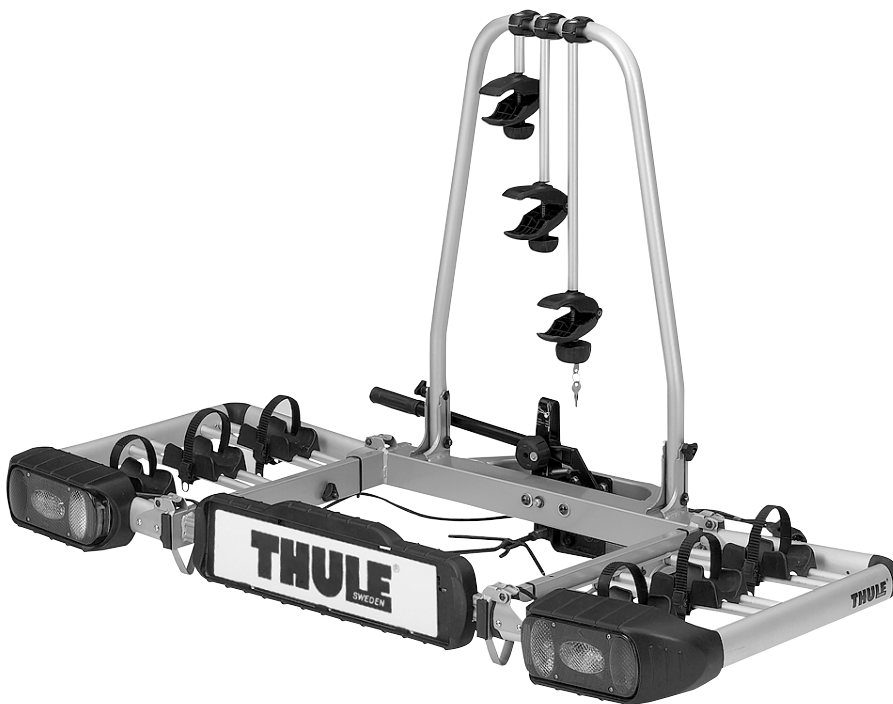

Thule EuroClassic Pro 903

903/7031-05-300

5 års garanti
years warranty
Jahre Garantie
ans de garantie

Components:

Steel base frame with folding aluminium ends and cycle loop.
Lockable universal ball coupling with built-in function (patented).
Folding number plate holder.
Lighting complete with cabling and 13-pin plug.

Materials:

Aluminium. Galvanised, powder painted steel. Plastic.

Mounting etc.:

Assemble the product in accordance with the accompanying assembly instructions. Mount the product on the car and load the bikes. Required tools are included.

- Bike carrier for towbar mounting.
- Standard design for 3 bikes. With adapter 9022 able to carry 4 bikes.
- Stepless tilting of the carrier, even with bikes mounted on it, for simple access to the luggage compartment.
- Adapter 9023 allows the EuroClassic Pro to be fitted on the cars with a spare wheel. Adapter 9022 must be used in order to transport 3 bikes on the 903, as 9023 takes the place of one bike on the 903.