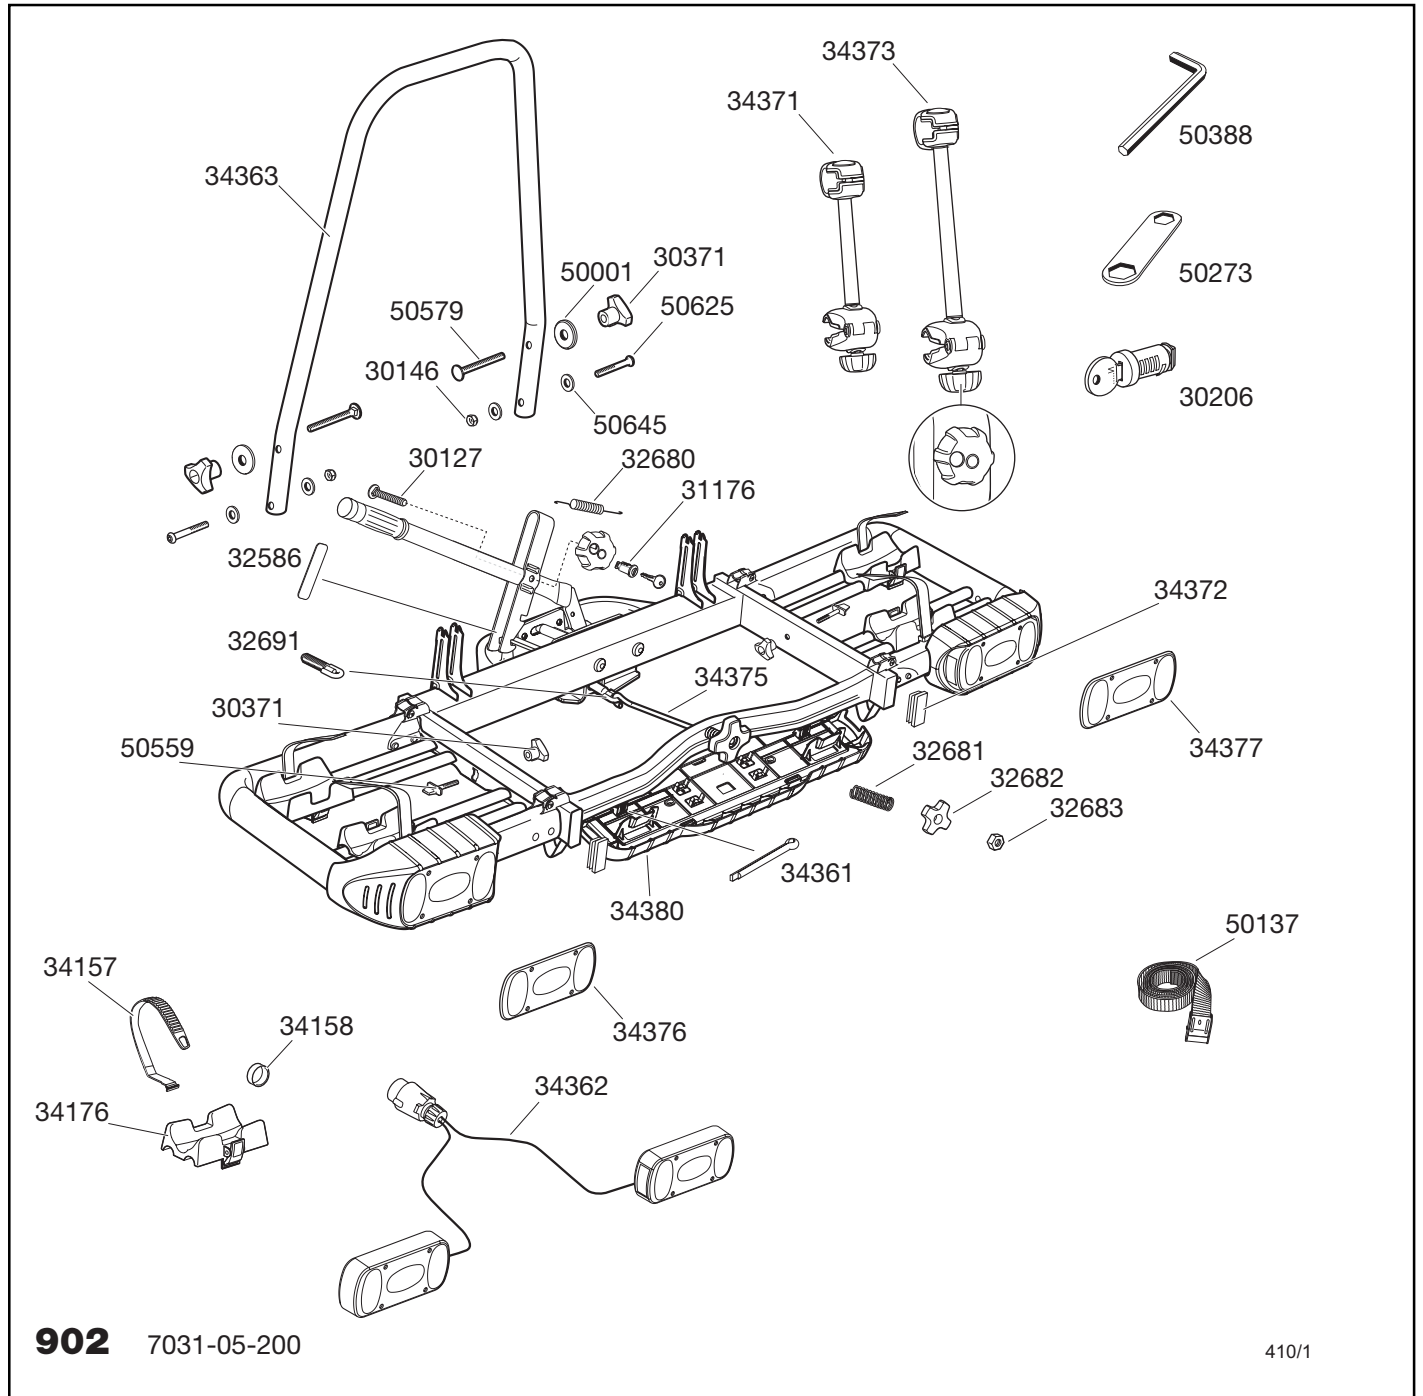

Thule EuroClassic Pro 902

902/7031-05-200

5 *års garanti*
years warranty
Jahre Garantie
ans de garantie

Components:

Steel base frame with folding aluminium ends and cycle loop.
Lockable universal ball coupling with built-in function (patented).
Folding number plate holder.
Lighting complete with cabling and 13-pin plug.

Materials:

Aluminium. Galvanised, powder painted steel. Plastic.

Mounting etc.:

Assemble the product in accordance with the accompanying assembly instructions. Mount the product on the car and load the bikes. Required tools are included.

- Bike carrier for towbar mounting.
- Standard design for 2 bikes. With adapter 9022 able to carry 3 bikes.
- Stepless tilting of the carrier, even with bikes mounted on it, for simple access to the luggage compartment.
- Adapter 9023 allows the EuroClassic Pro to be fitted on the cars with a spare wheel. Adapter 9022 must be used in order to transport 2 bikes on the 902, as 9023 takes the place of one bike on the 902.

Thule EuroClassic Pro 902

Individual packs

Product	EAN	Kg	L/W/H in cm
902	7313020011707	17	87/60/26

Pallet

Product	Qty/kg	L/W/H in cm
902	12/216	120/80/1866