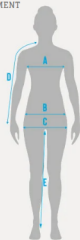

APPAREL WOMEN

northwave

WOMAN
MEASUREMENT

APPAREL WOMAN

UNITS: centimeter

SIZE CONVERSION

size	A- CHEST	B- WAIST	C-HIPS	D-SHOULDERS AND SLEEVE	E-INSIDE OF LEG	SIZE CONVERSION						
						IT	D	F	E	UK	USA	J
XS	80-82	66-68	90-92	70-71	76-77	40	34	36	40	8	6	9
S	84-86	70-72	94-96	72-73	78-79	42	36	38	42	10	8	11
M	88-90	74-76	98-100	74-75	80-81	44	38	40	44	12	10	13
L	92-94	78-80	102- 104	76-77	82-83	46	40	42	46	14	12	15
XL	96-98	82-84	106- 108	78-79	84-85	48	42	44	48	16	14	17
2XL	100-102	86-88	110-112	80-81	86-87	50	44	46	50	18	16	19