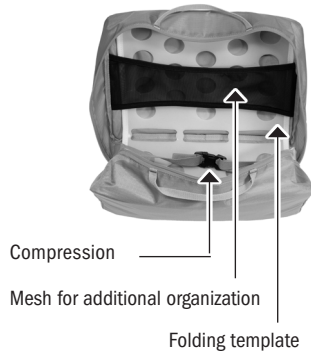

## PACKING CUBE BUNDLE

Complete packing set for travel bags, suitcase or bike bag\*

**Content:**

1x Packing Cube S

1x Packing Cube L

1x Toiletry Bag

Compression  
Folding template

Compression  
Mesh for additional organization  
Folding template

Hanging hook  
Zipper inner pocket  
Air permeable mesh fabric  
Costume mirror  
Various pockets

vol L/cu.in.	weight g/oz.
23/1403	742/26.2

#### Toiletry Bag:

- + Lightweight polyester toiletry bag
- + Stable toiletry bag with hanging hook and costume mirror
- + Large main compartment, various pockets
- + Fit also ideal for Back-Roller bag shape