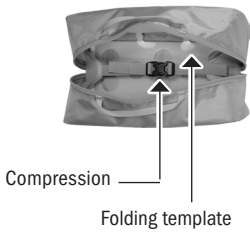

## PACKING CUBE BUNDLE

Complete packing set for travel bags, suitcase or bike bag\*

**Content:**

1x Packing Cube S

1x Packing Cube L

1x Toiletry Bag

Compression  
Folding template

Compression  
Mesh for additional organization  
Folding template

Hanging hook  
Zipper inner pocket  
Air permeable mesh fabric  
Costume mirror  
Various pockets

vol L/cu.in.	weight g/oz.
23/1403	742/26.2