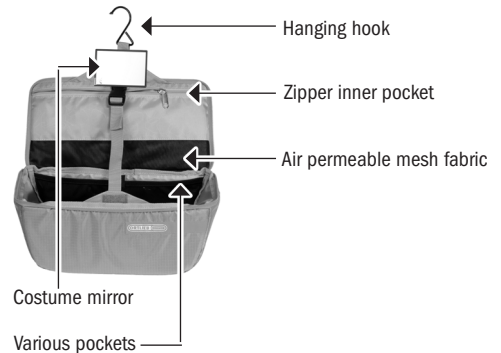

## PACKING CUBE BUNDLE

Complete packing set for travel bags, suitcase or bike bag\*

**Content:**

1x Packing Cube S

1x Packing Cube L

1x Toiletry Bag

Compression  
Folding template

Compression  
Mesh for additional organization  
Folding template

Hanging hook  
Zipper inner pocket  
Air permeable mesh fabric  
Costume mirror  
Various pockets

vol L/cu.in.	weight g/oz.
23/1403	742/26.2