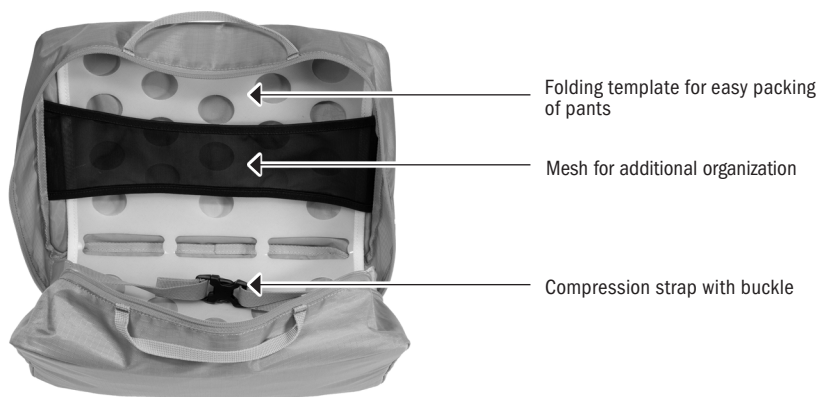

PRODUCT INFO

PACKING CUBE L

Lightweight, padded packing cube for travel, camping and bike tour

height cm/in.	width cm/in.	depth cm/in.	vol L/cu.in.	weight g/oz.
25,5/10.0	32/12.6	15,5/6.1	12/732	315/11.1

SPECIFICATIONS:

- + Lightweight, padded polyester packing cube for travel, camping and bike tour*
- + Ideal for shirts, T-shirts, pants, jacket or shoes
- + Compression for minimum packing size
- + Including stabilizing folding template for easy packing and wrinkle-free transport
- + Large opening through circumferential zipper for easy filling
- + Carrying handles
- + Ideal for ORTLIEB Duffles, Rack-Packs, as well as for all bike bags (Back-Roller/Bike-Packer)
- + Two way zippers
- + Also available in bundle (with Packing Cube S and Toiletry Bag) with price advantage

Contents: Packing Cube L

Note: Not waterproof

* In a bike bag (eg Back-Roller, Bike-Packer) does not fit a complete bundle, but either 1x Packing Cube L and 1x Toiletry Bag or 2x Packing Cube S and 1x Toiletry Bag