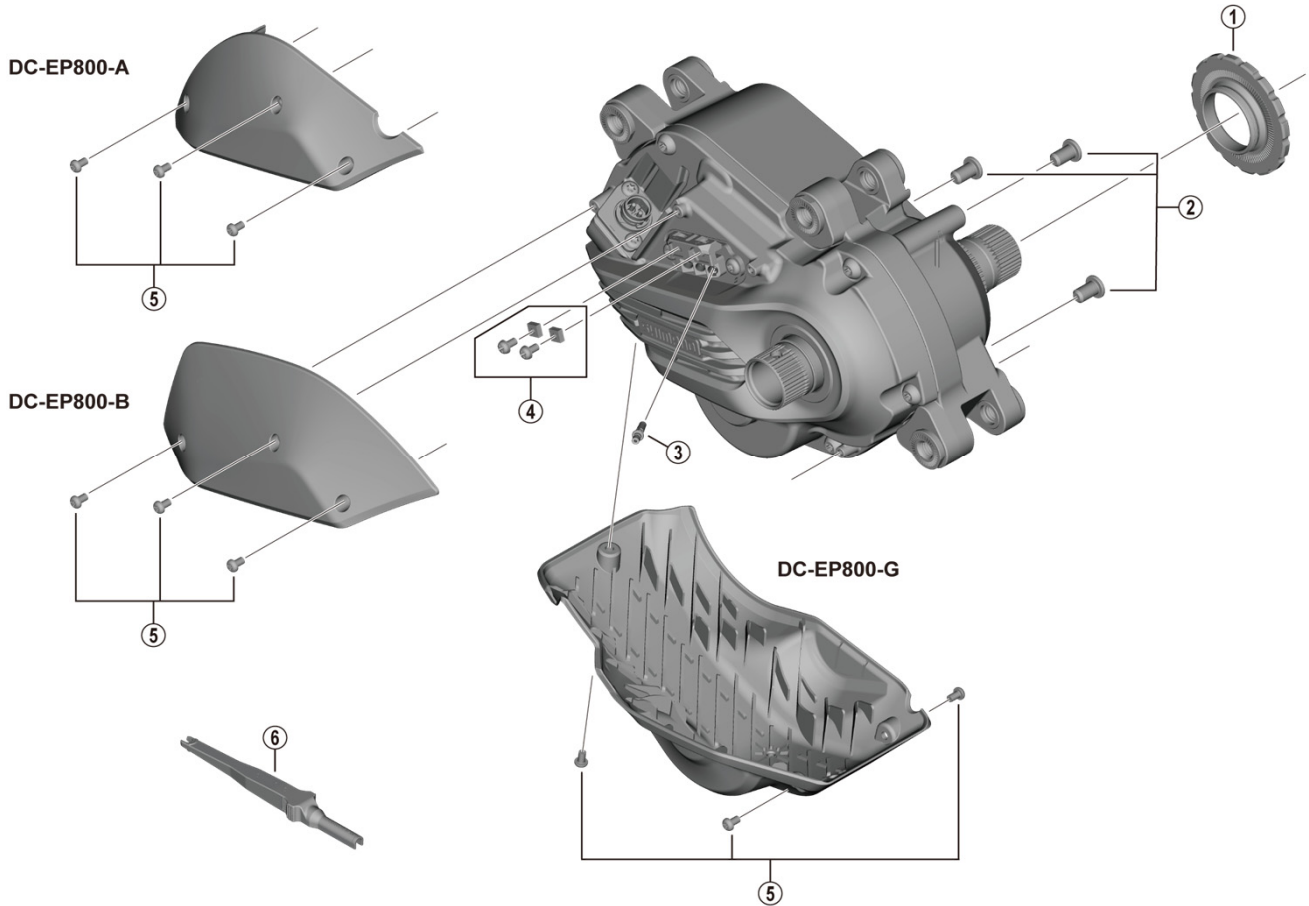

Drive Unit
DU-EP800
DC-EP800 Drive Unit Cover

ITEM NO.	SHIMANO CODE NO.	DESCRIPTION
1	Y78N00085	Lock Ring
2	Y7HC98010	Plate Fixing Screws (3 pcs.)
3	Y7HE30000	Dummy Plug
4	Y7HC98020	Bolt (2 pcs.) & Nut (2 pcs.)
5	Y7HC98030	Cover Fixing Screws (3 pcs.)
6	Y7HE40000	TL-EW300 Plug Tool